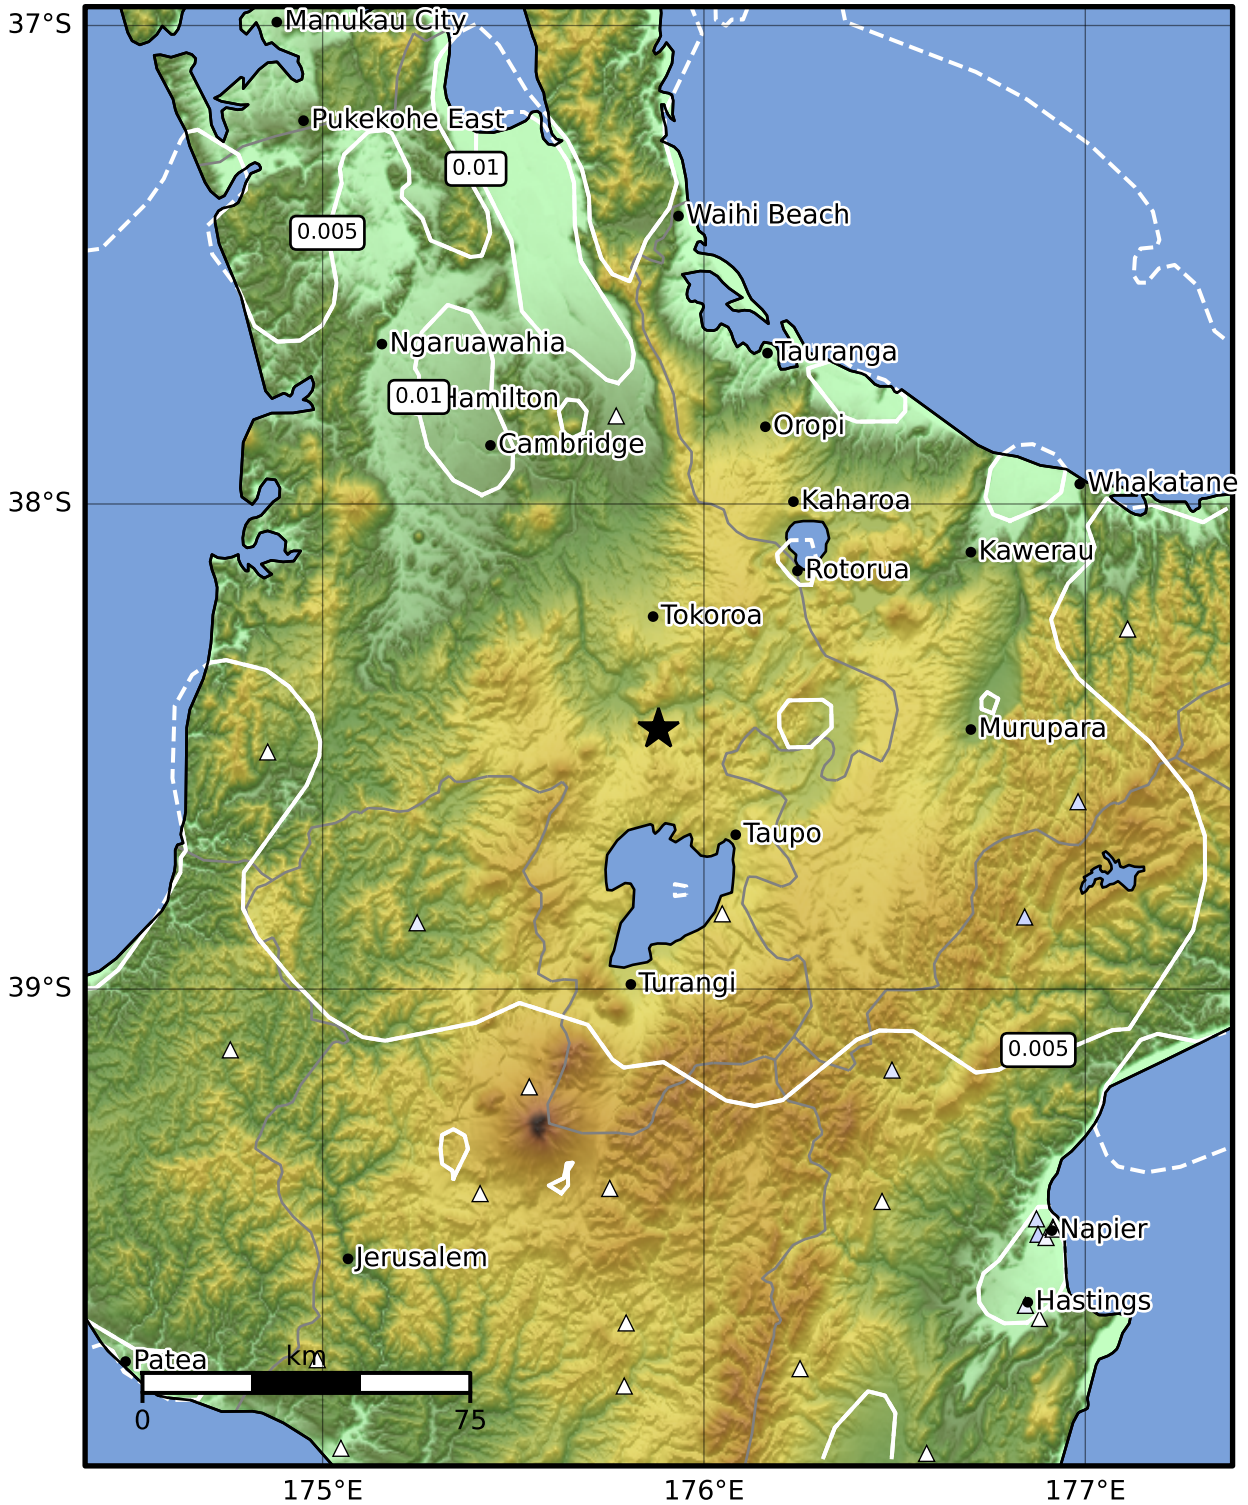

1.0 Second Peak Spectral Acceleration Map GNS Science

ShakeMap: Taupo

Jul 06, 2024 20:01:02 UTC M3.9 S38.47 E175.88 Depth: 157.2km ID:2024p507659

Scale based on Moratalla et al.(2021) and Worden et al.(2012) Version 2: Processed 2024-07-06T20:23:39Z

△ Seismic Instrument ○ Reported Intensity ★ Epicenter