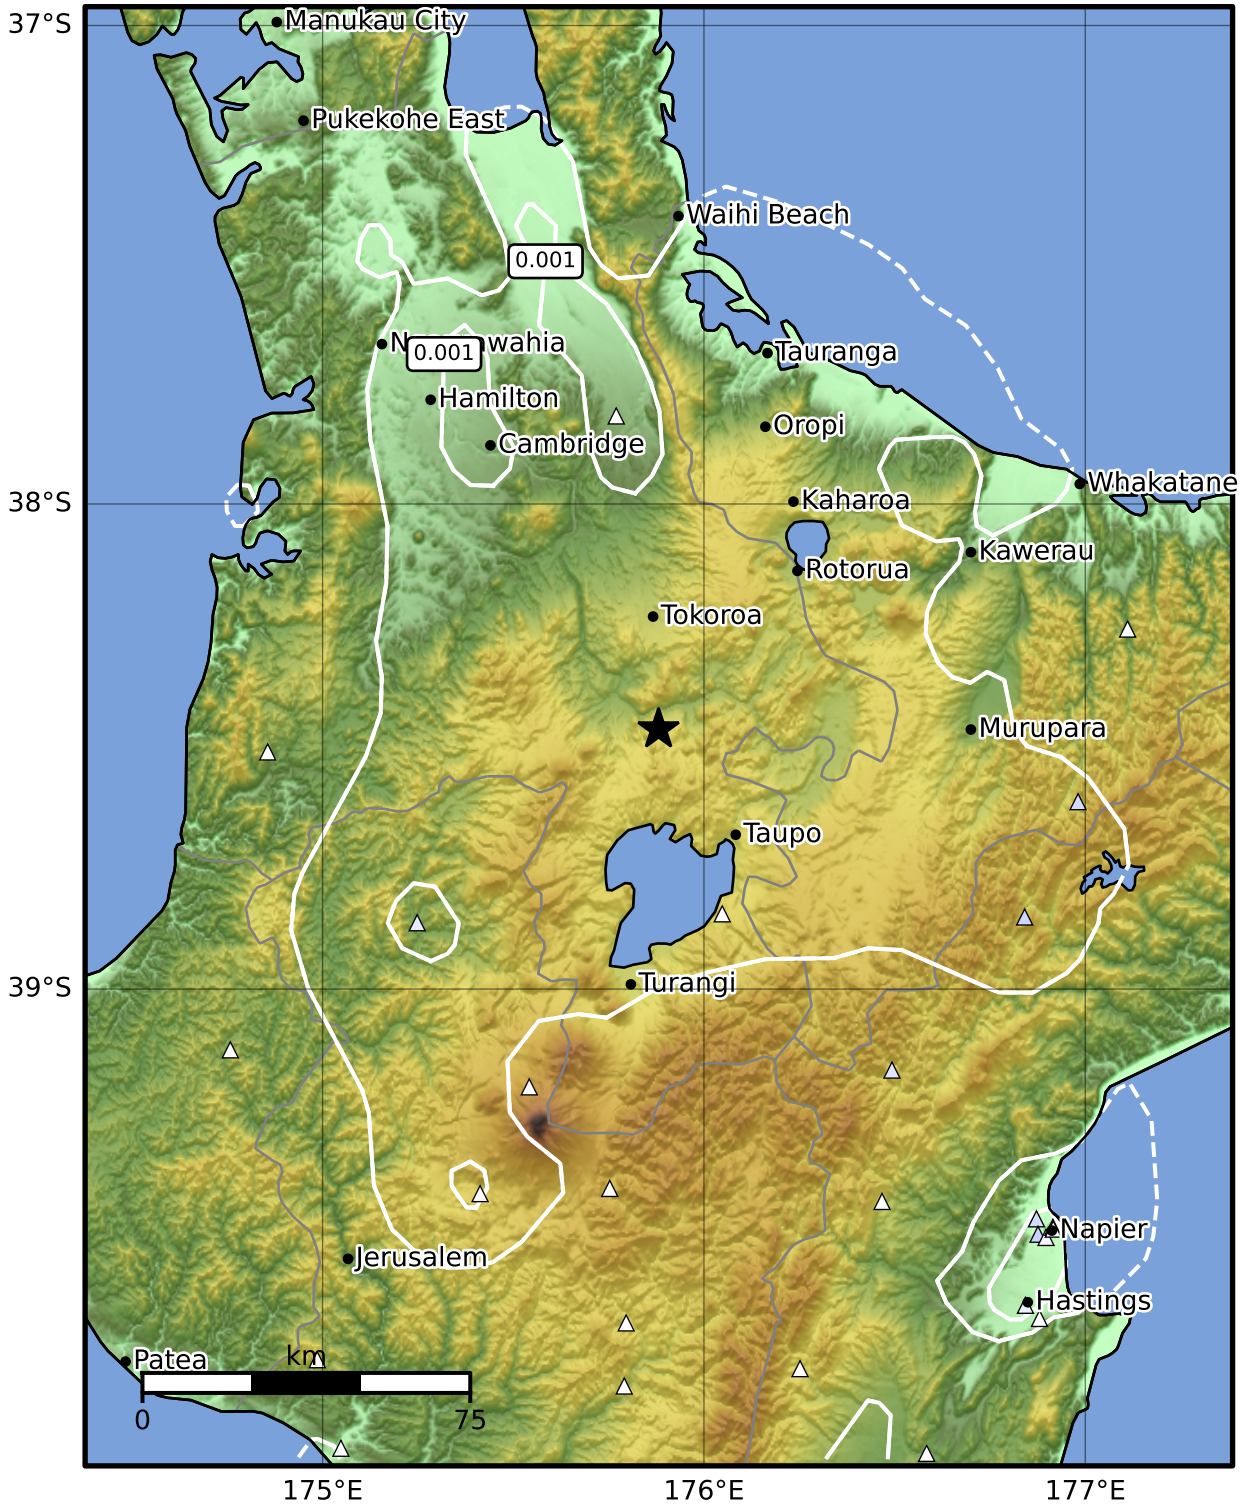

3.0 Second Peak Spectral Acceleration Map GNS Science

ShakeMap: Taupo

Jul 06, 2024 20:01:02 UTC M3.9 S38.47 E175.88 Depth: 157.2km ID:2024p507659

Scale based on Moratalla et al.(2021) and Worden et al.(2012) Version 2: Processed 2024-07-06T20:23:39Z

△ Seismic Instrument ○ Reported Intensity ★ Epicenter