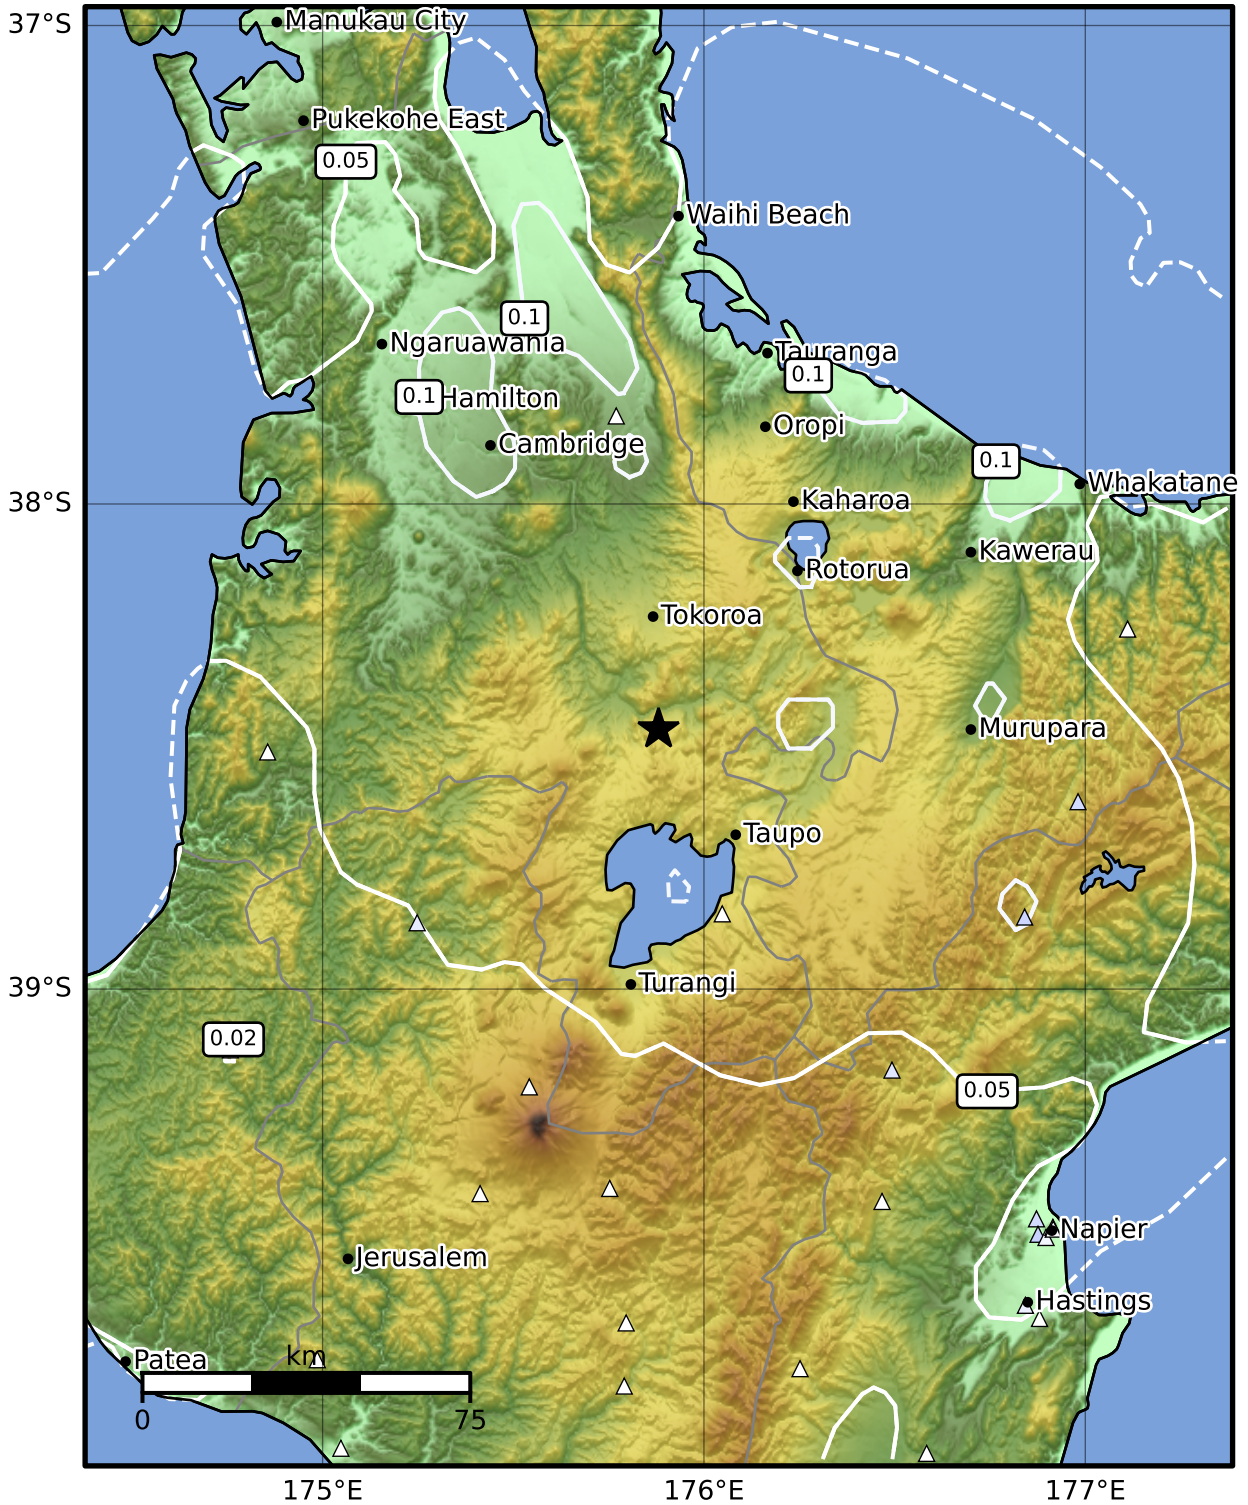

0.3 Second Peak Spectral Acceleration Map GNS Science

ShakeMap: Taupo

Jul 06, 2024 20:01:02 UTC M3.9 S38.47 E175.88 Depth: 157.2km ID:2024p507659

Scale based on Moratalla et al.(2021) and Worden et al.(2012) Version 3: Processed 2024-07-06T20:33:41Z

△ Seismic Instrument ○ Reported Intensity ★ Epicenter