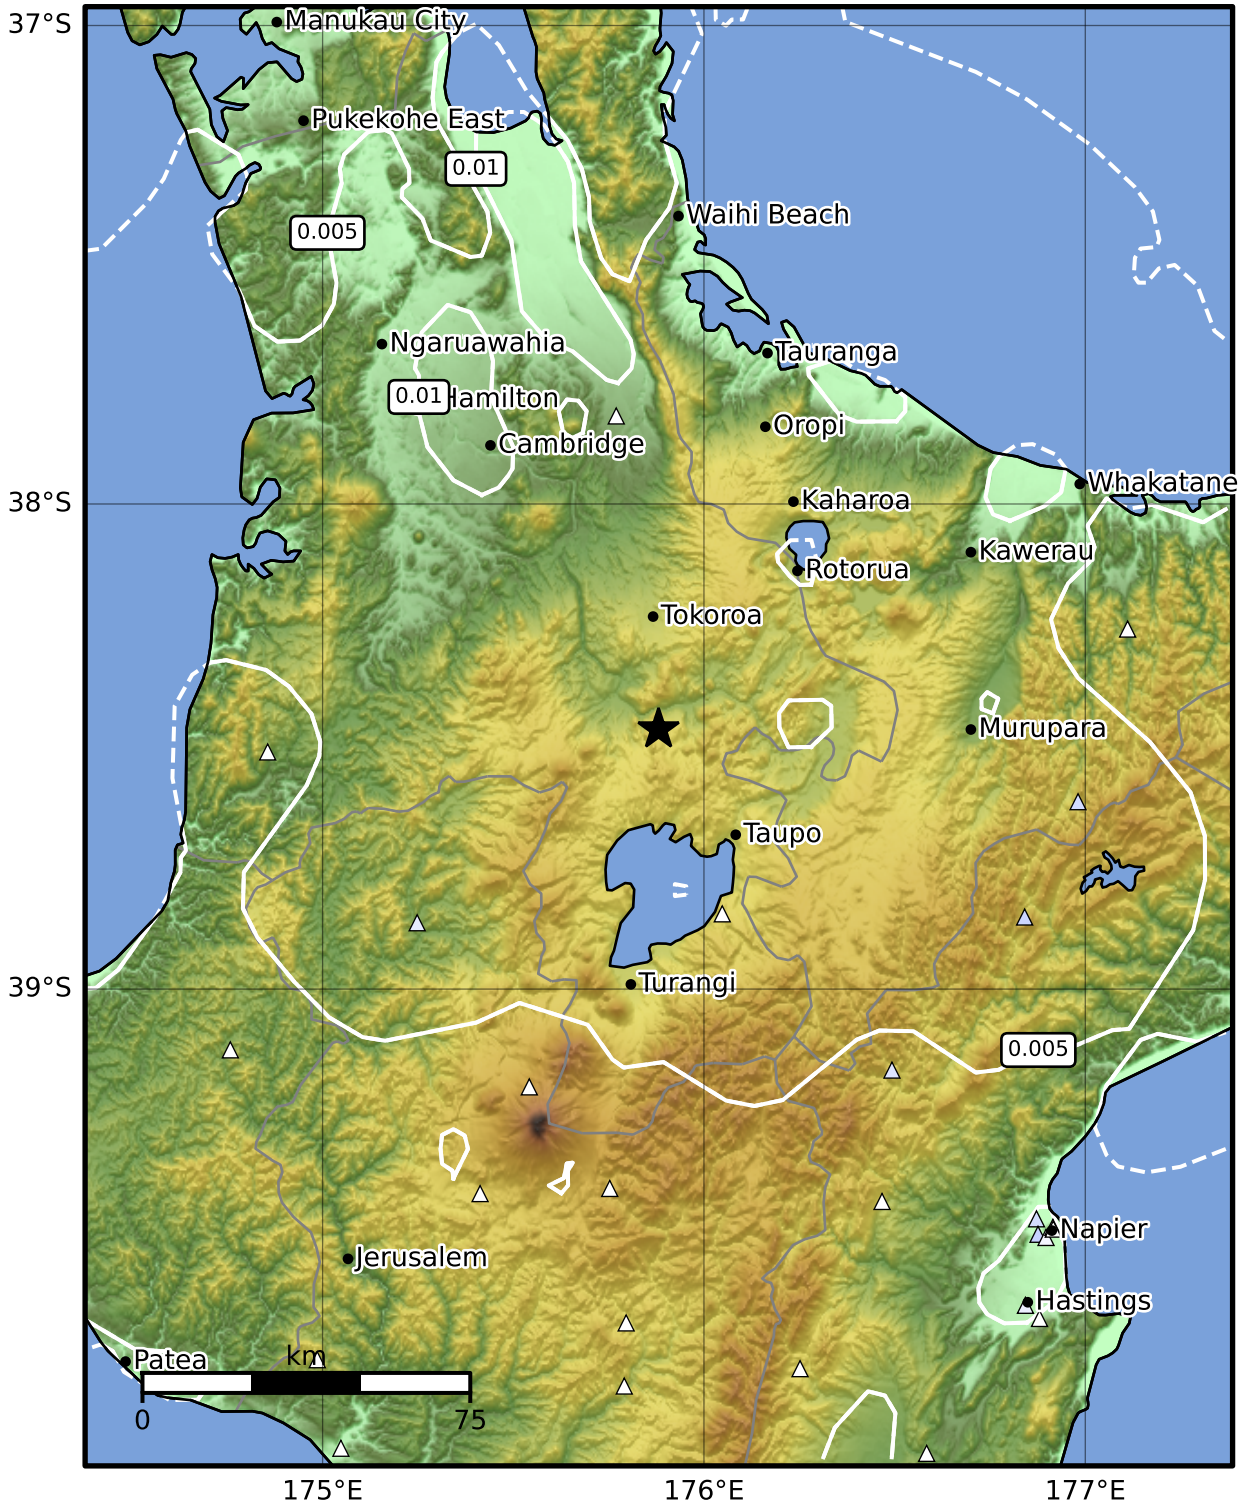

1.0 Second Peak Spectral Acceleration Map GNS Science

ShakeMap: Taupo

Jul 06, 2024 20:01:02 UTC M3.9 S38.47 E175.88 Depth: 157.2km ID:2024p507659

Scale based on Moratalla et al.(2021) and Worden et al.(2012) Version 3: Processed 2024-07-06T20:33:41Z

△ Seismic Instrument ○ Reported Intensity ★ Epicenter