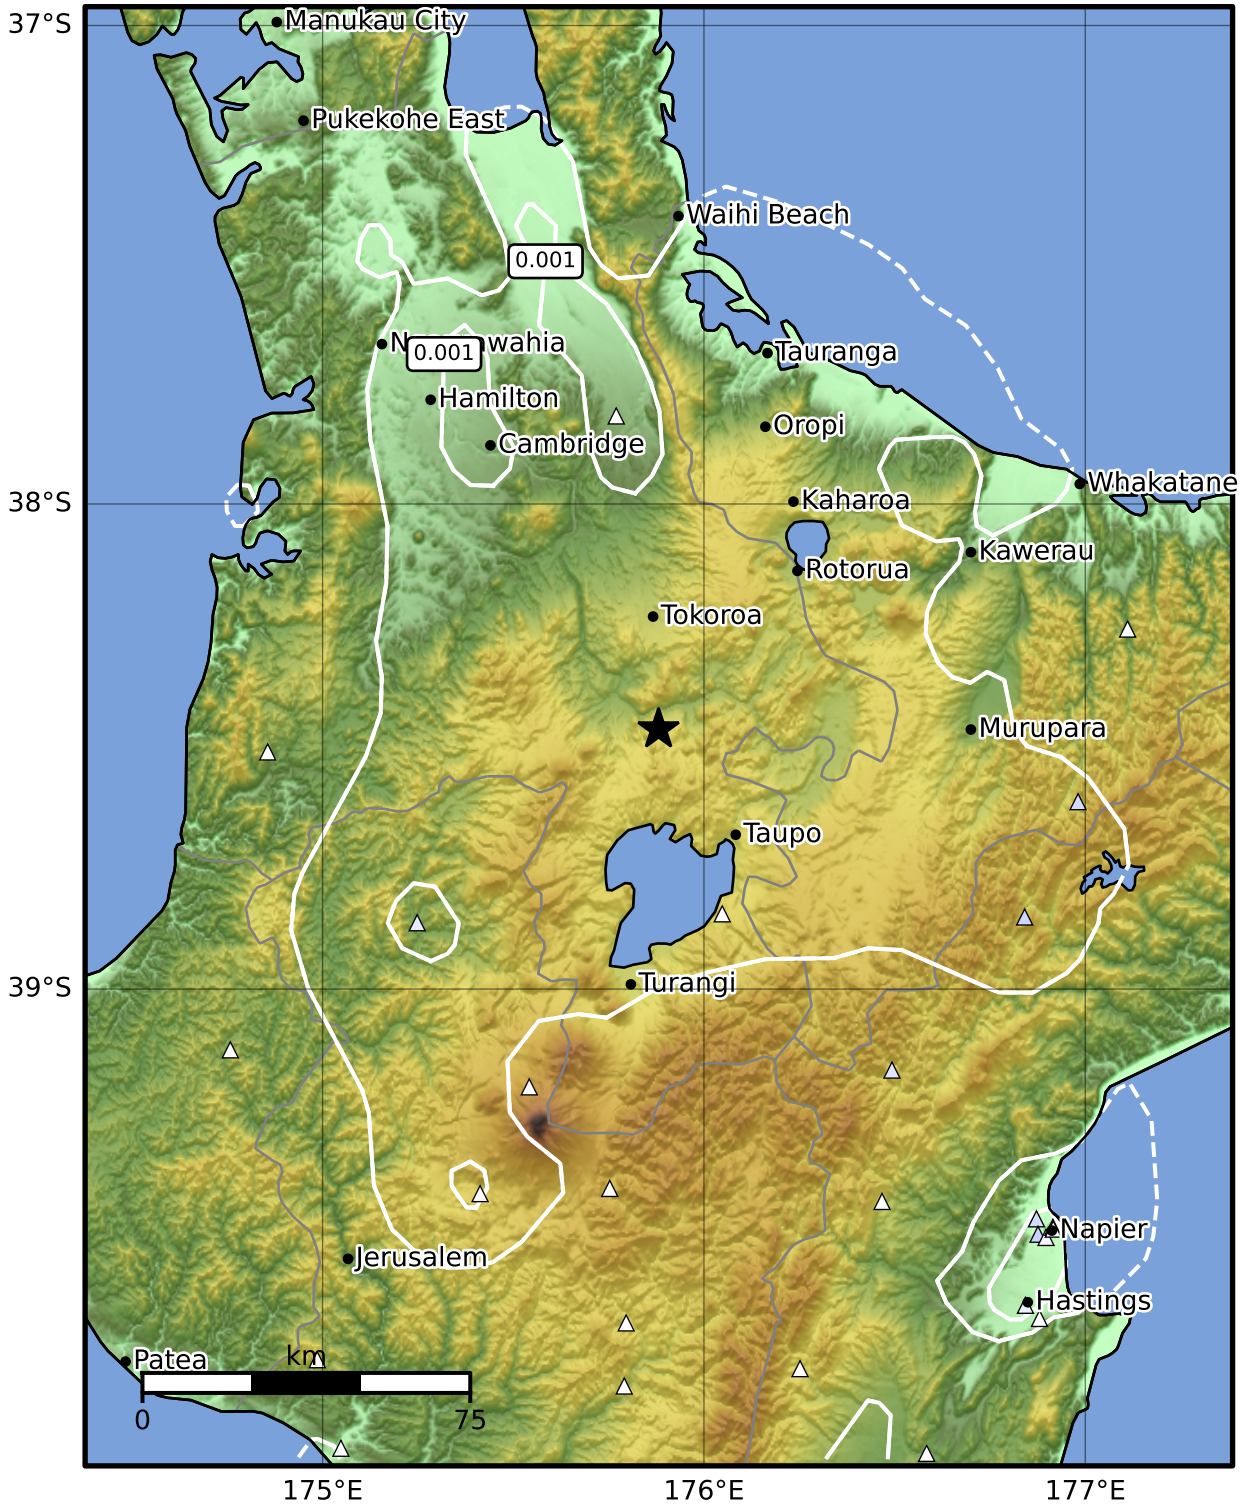

3.0 Second Peak Spectral Acceleration Map GNS Science

ShakeMap: Taupo

Jul 06, 2024 20:01:02 UTC M3.9 S38.47 E175.88 Depth: 157.2km ID:2024p507659

Scale based on Moratalla et al.(2021) and Worden et al.(2012) Version 3: Processed 2024-07-06T20:33:41Z

△ Seismic Instrument ○ Reported Intensity ★ Epicenter