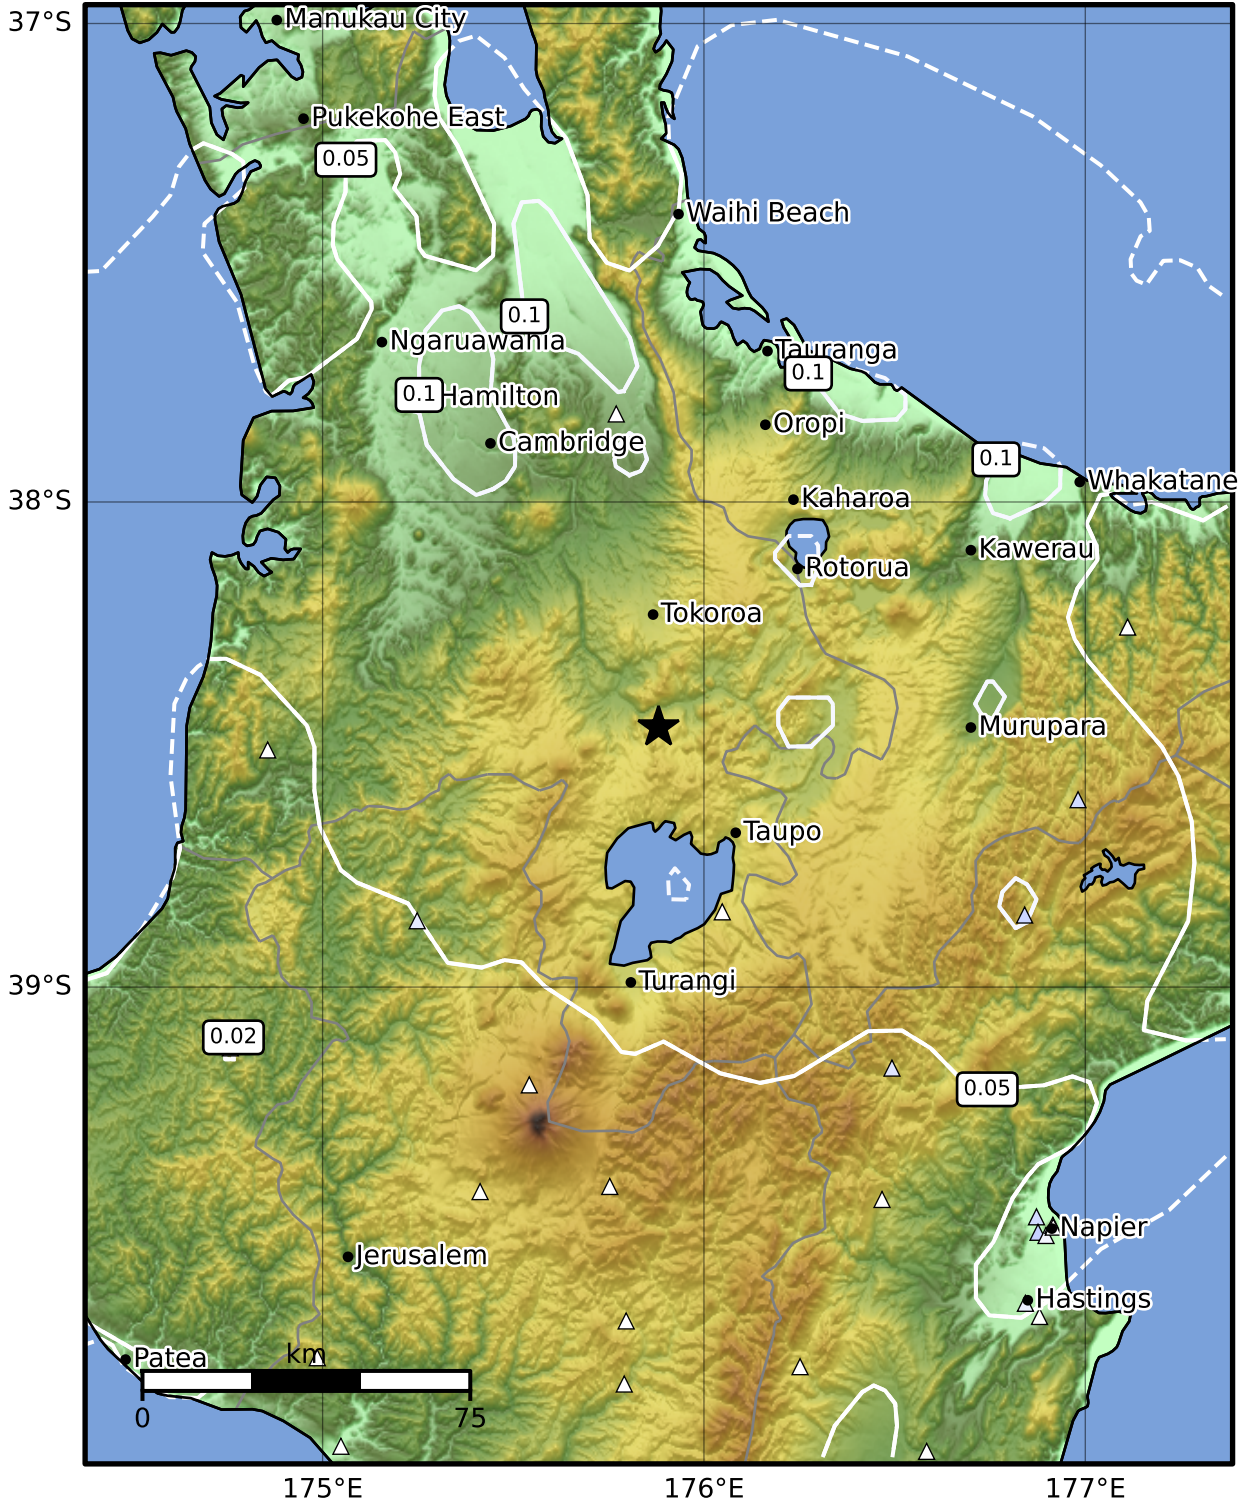

0.3 Second Peak Spectral Acceleration Map GNS Science

ShakeMap: Taupo

Jul 06, 2024 20:01:02 UTC M3.9 S38.47 E175.88 Depth: 157.2km ID:2024p507659

Scale based on Moratalla et al.(2021) and Worden et al.(2012) Version 4: Processed 2024-07-06T21:03:46Z

△ Seismic Instrument ○ Reported Intensity ★ Epicenter