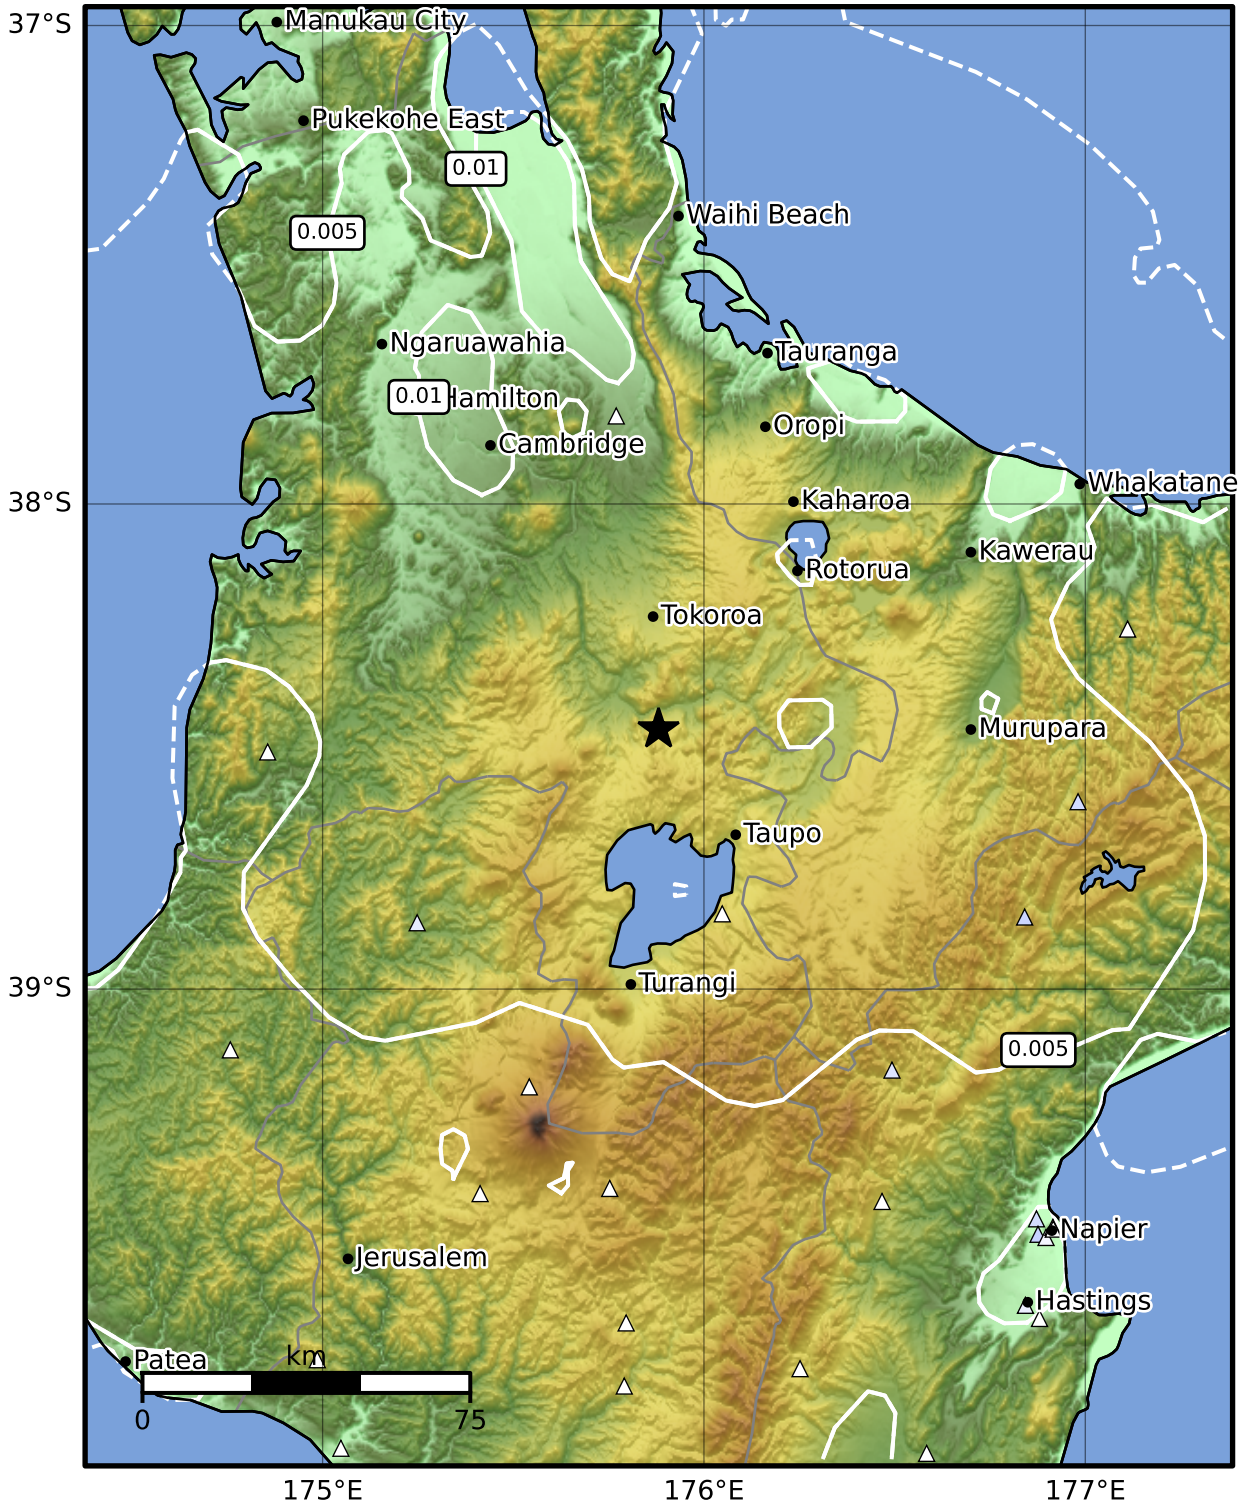

1.0 Second Peak Spectral Acceleration Map GNS Science

ShakeMap: Taupo

Jul 06, 2024 20:01:02 UTC M3.9 S38.47 E175.88 Depth: 157.2km ID:2024p507659

Scale based on Moratalla et al.(2021) and Worden et al.(2012) Version 4: Processed 2024-07-06T21:03:46Z

△ Seismic Instrument ○ Reported Intensity ★ Epicenter