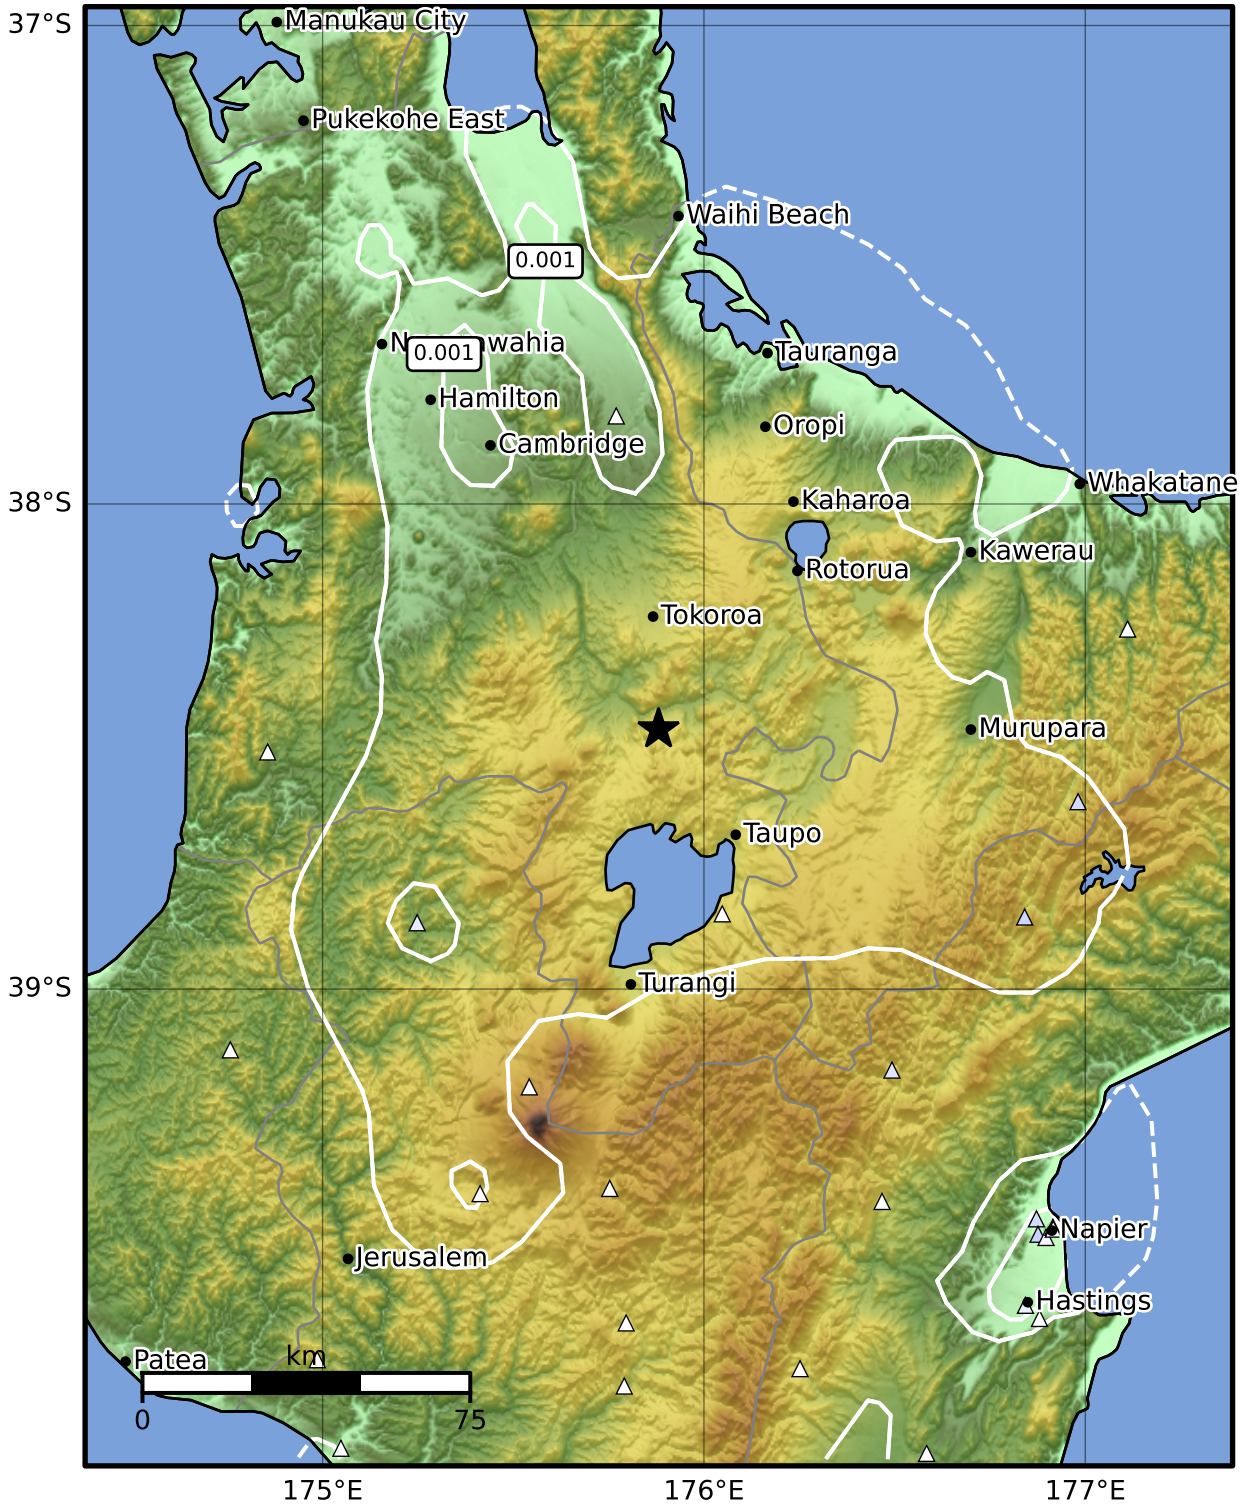

3.0 Second Peak Spectral Acceleration Map GNS Science

ShakeMap: Taupo

Jul 06, 2024 20:01:02 UTC M3.9 S38.47 E175.88 Depth: 157.2km ID:2024p507659

Scale based on Moratalla et al.(2021) and Worden et al.(2012) Version 4: Processed 2024-07-06T21:03:46Z

△ Seismic Instrument ○ Reported Intensity ★ Epicenter