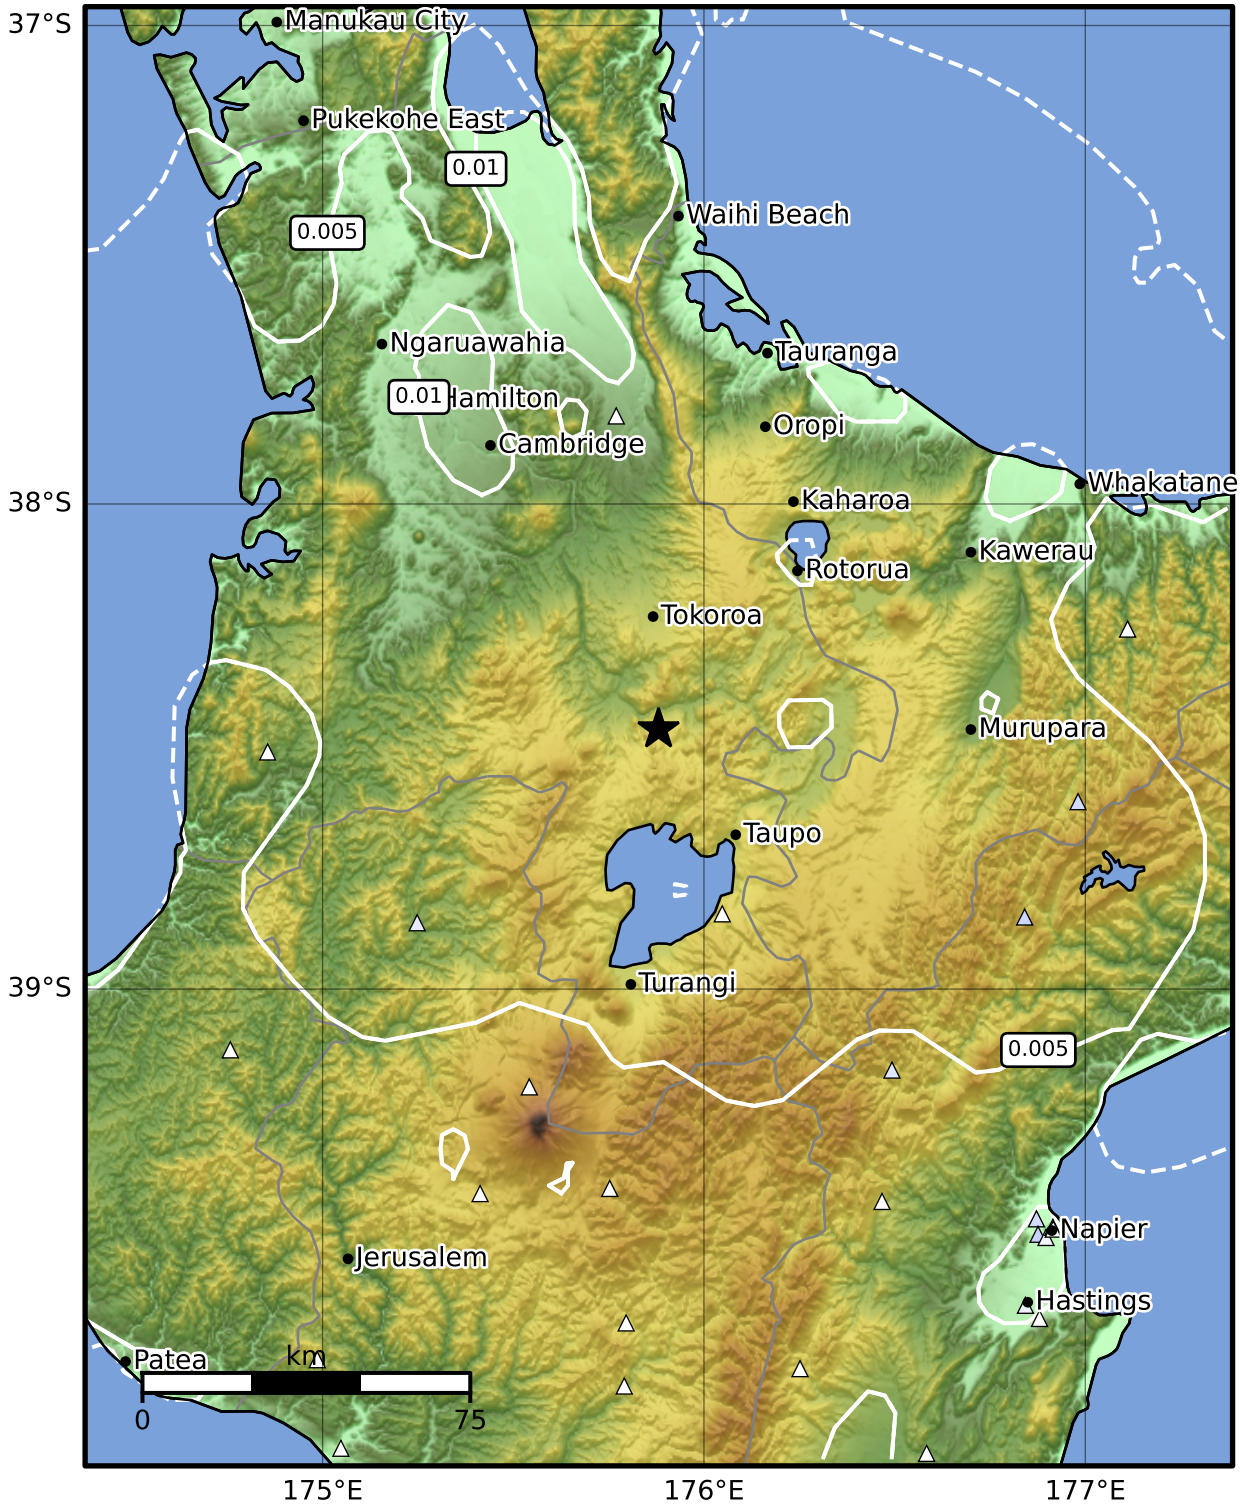

1.0 Second Peak Spectral Acceleration Map GNS Science

ShakeMap: Taupo

Jul 06, 2024 20:01:02 UTC M3.9 S38.47 E175.88 Depth: 157.2km ID:2024p507659

Scale based on Moratalla et al.(2021) and Worden et al.(2012) Version 5: Processed 2024-07-06T22:03:46Z

△ Seismic Instrument ○ Reported Intensity ★ Epicenter