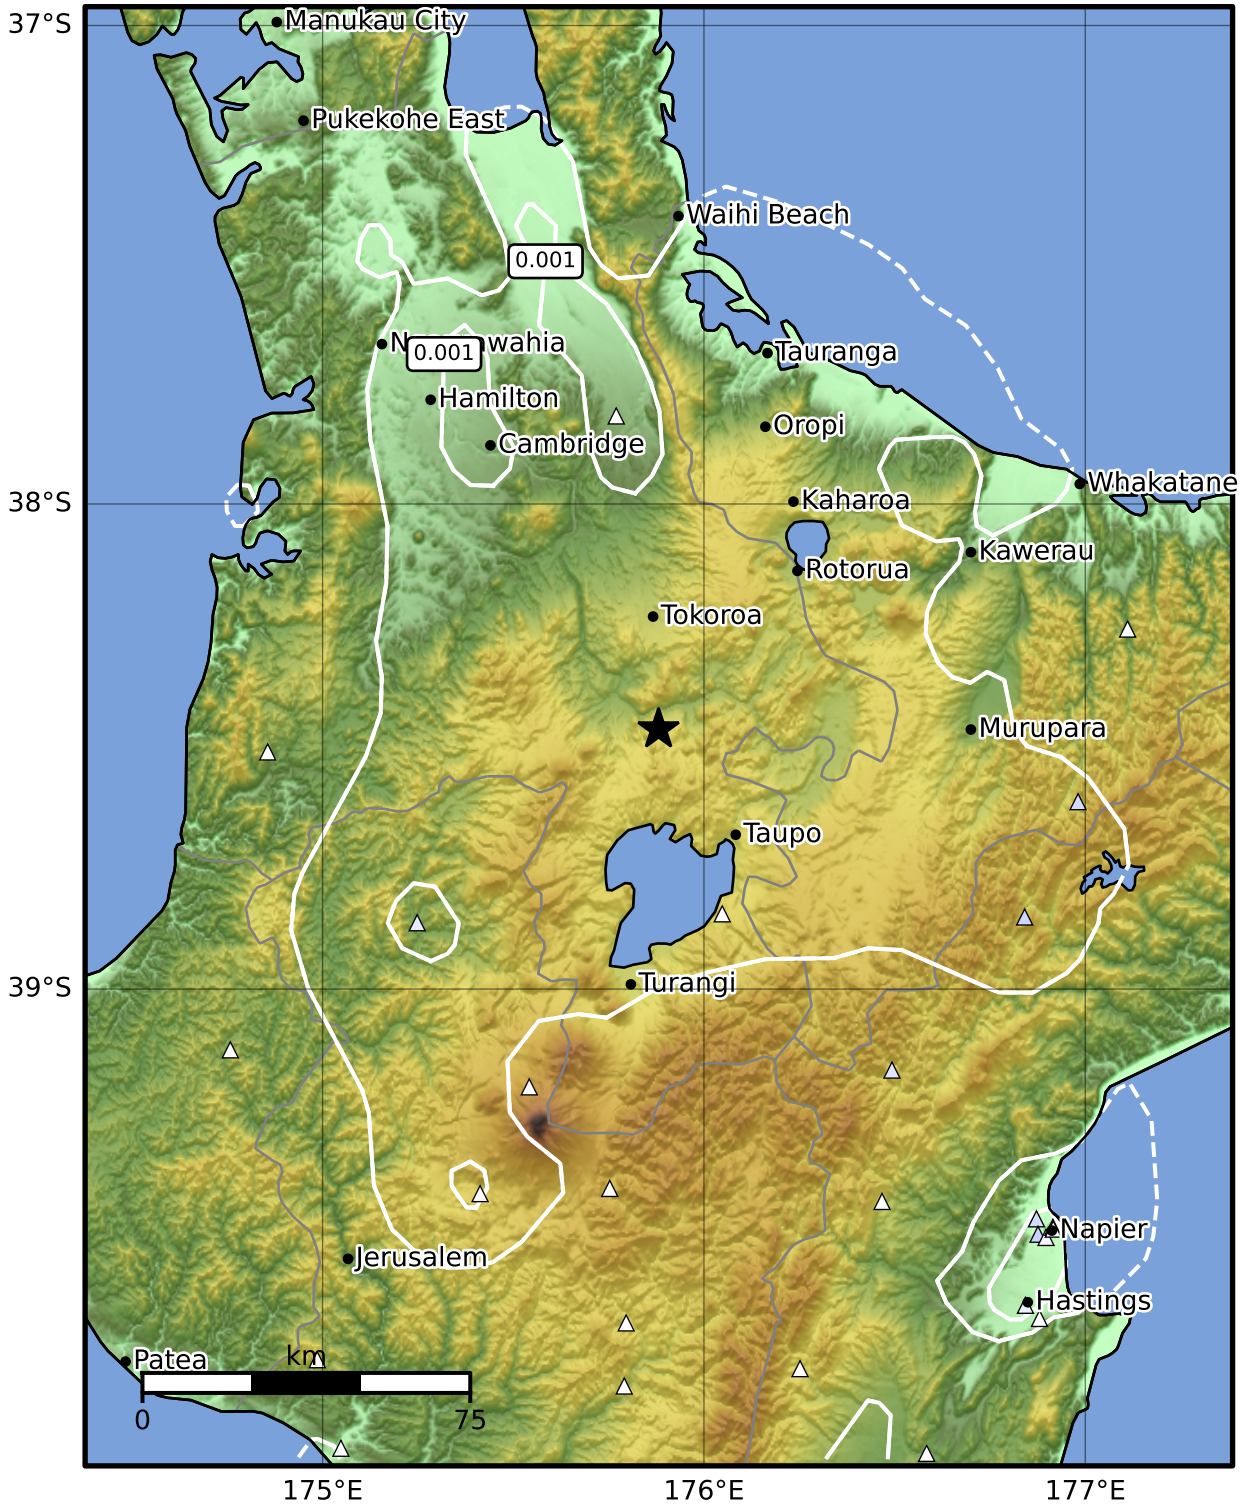

3.0 Second Peak Spectral Acceleration Map GNS Science

ShakeMap: Taupo

Jul 06, 2024 20:01:02 UTC M3.9 S38.47 E175.88 Depth: 157.2km ID:2024p507659

Scale based on Moratalla et al.(2021) and Worden et al.(2012) Version 5: Processed 2024-07-06T22:03:46Z

△ Seismic Instrument ○ Reported Intensity ★ Epicenter