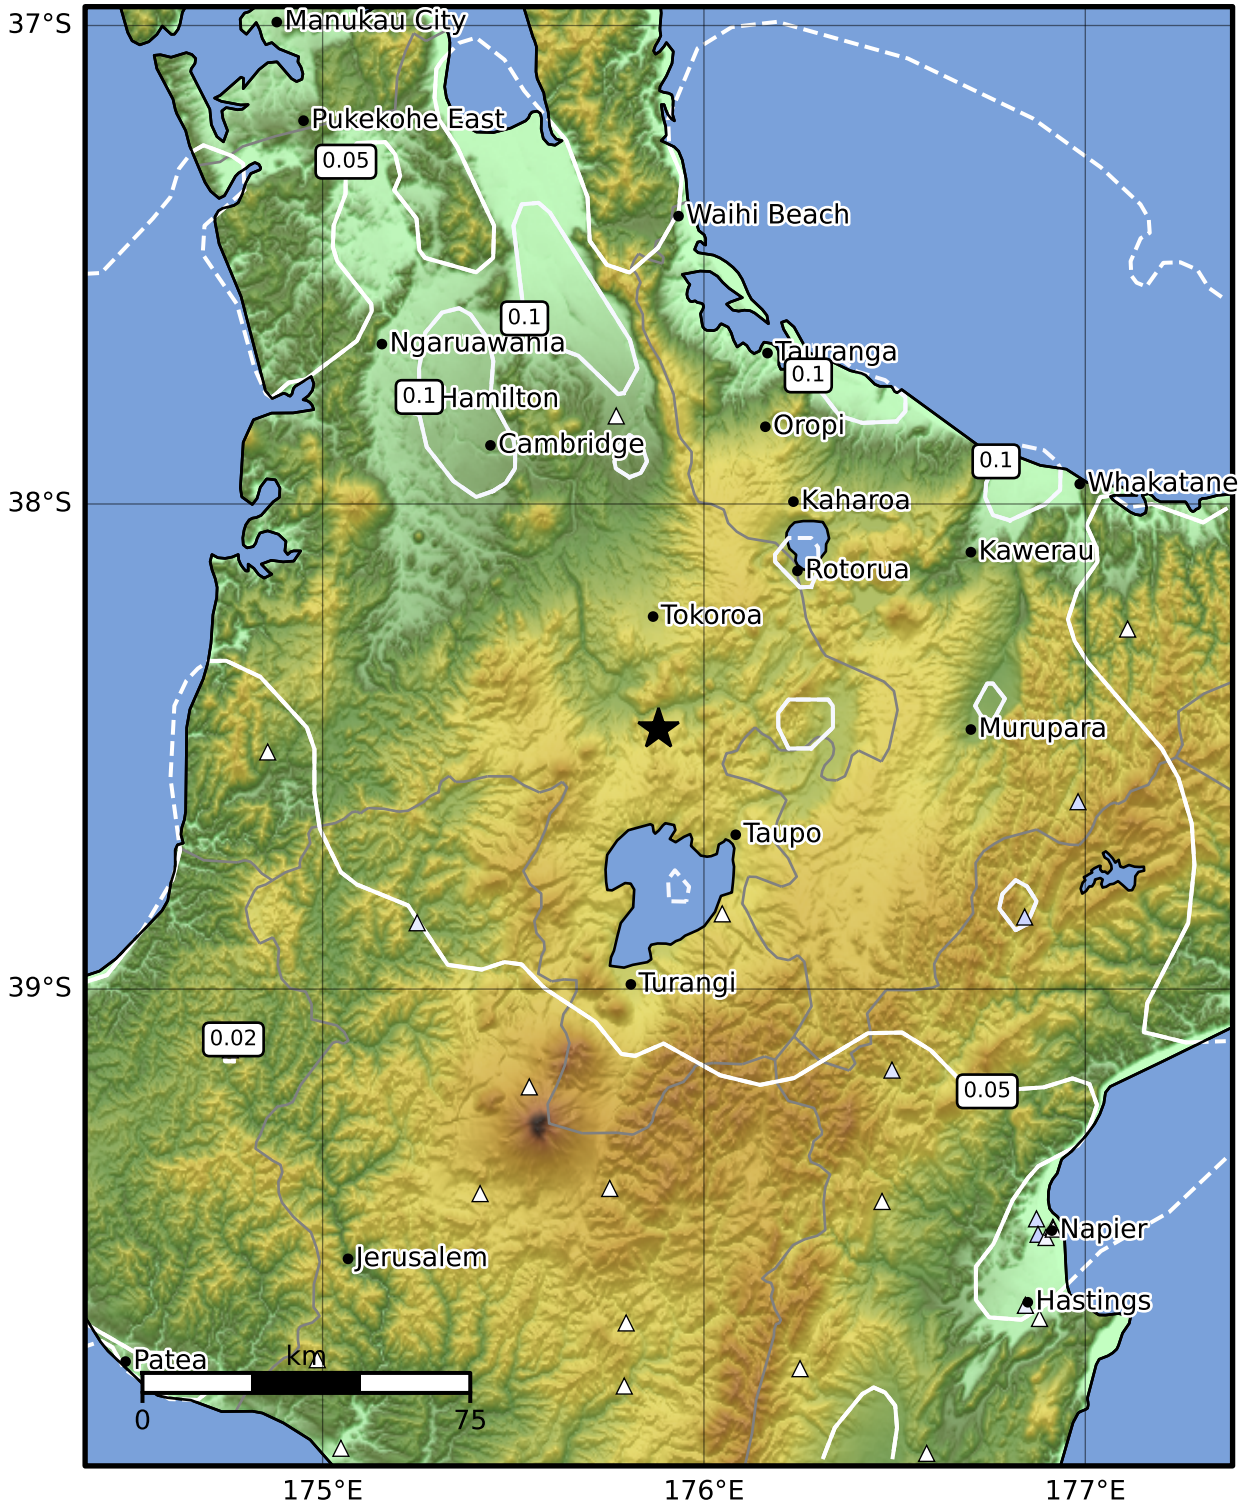

0.3 Second Peak Spectral Acceleration Map GNS Science

ShakeMap: Taupo

Jul 06, 2024 20:01:02 UTC M3.9 S38.47 E175.88 Depth: 157.2km ID:2024p507659

<b>SA(0.3) (%g)</b>	<b>0.1</b>	<b>0.2</b>	<b>0.5</b>	<b>1</b>	<b>2</b>	<b>5</b>	<b>10</b>	<b>20</b>	<b>50</b>	<b>100</b>	<b>200</b>
---------------------	------------	------------	------------	----------	----------	----------	-----------	-----------	-----------	------------	------------

Scale based on Moratalla et al.(2021) and Worden et al.(2012) Version 6: Processed 2024-07-06T23:03:48Z

△ Seismic Instrument ○ Reported Intensity ★ Epicenter