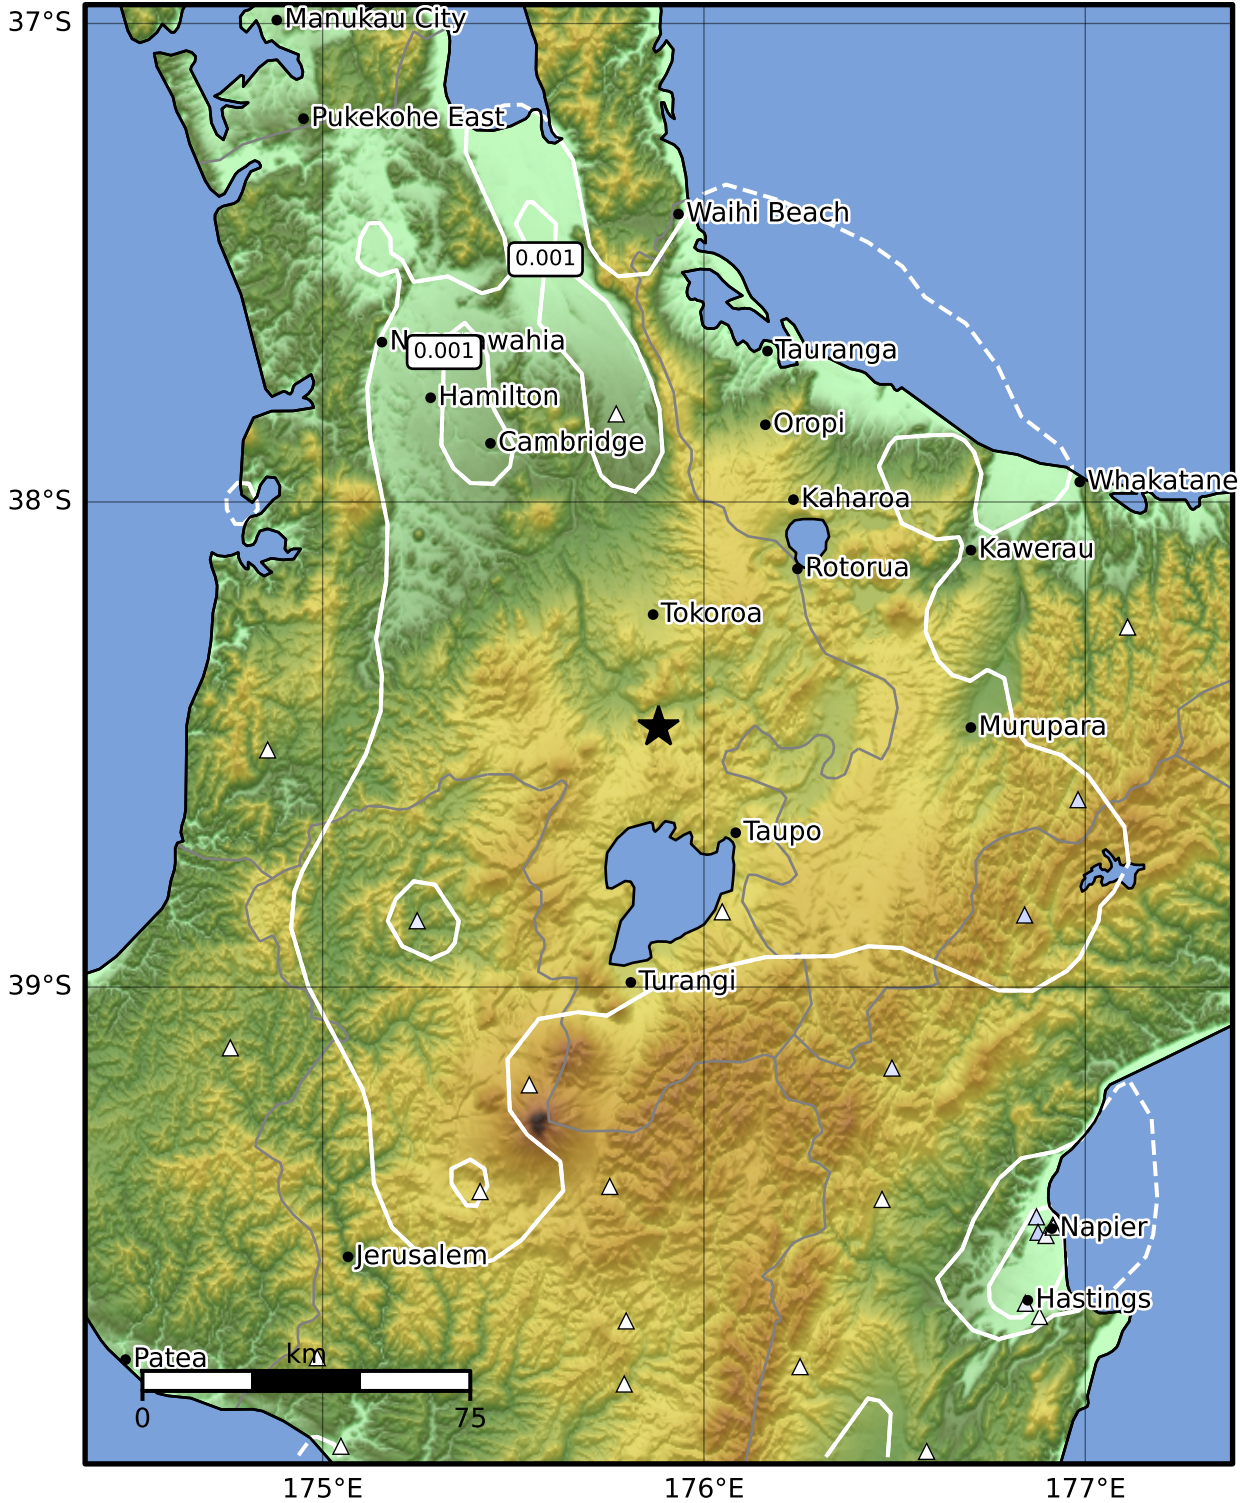

3.0 Second Peak Spectral Acceleration Map GNS Science

ShakeMap: Taupo

Jul 06, 2024 20:01:02 UTC M3.9 S38.47 E175.88 Depth: 157.2km ID:2024p507659

Scale based on Moratalla et al.(2021) and Worden et al.(2012) Version 6: Processed 2024-07-06T23:03:48Z

△ Seismic Instrument ○ Reported Intensity ★ Epicenter