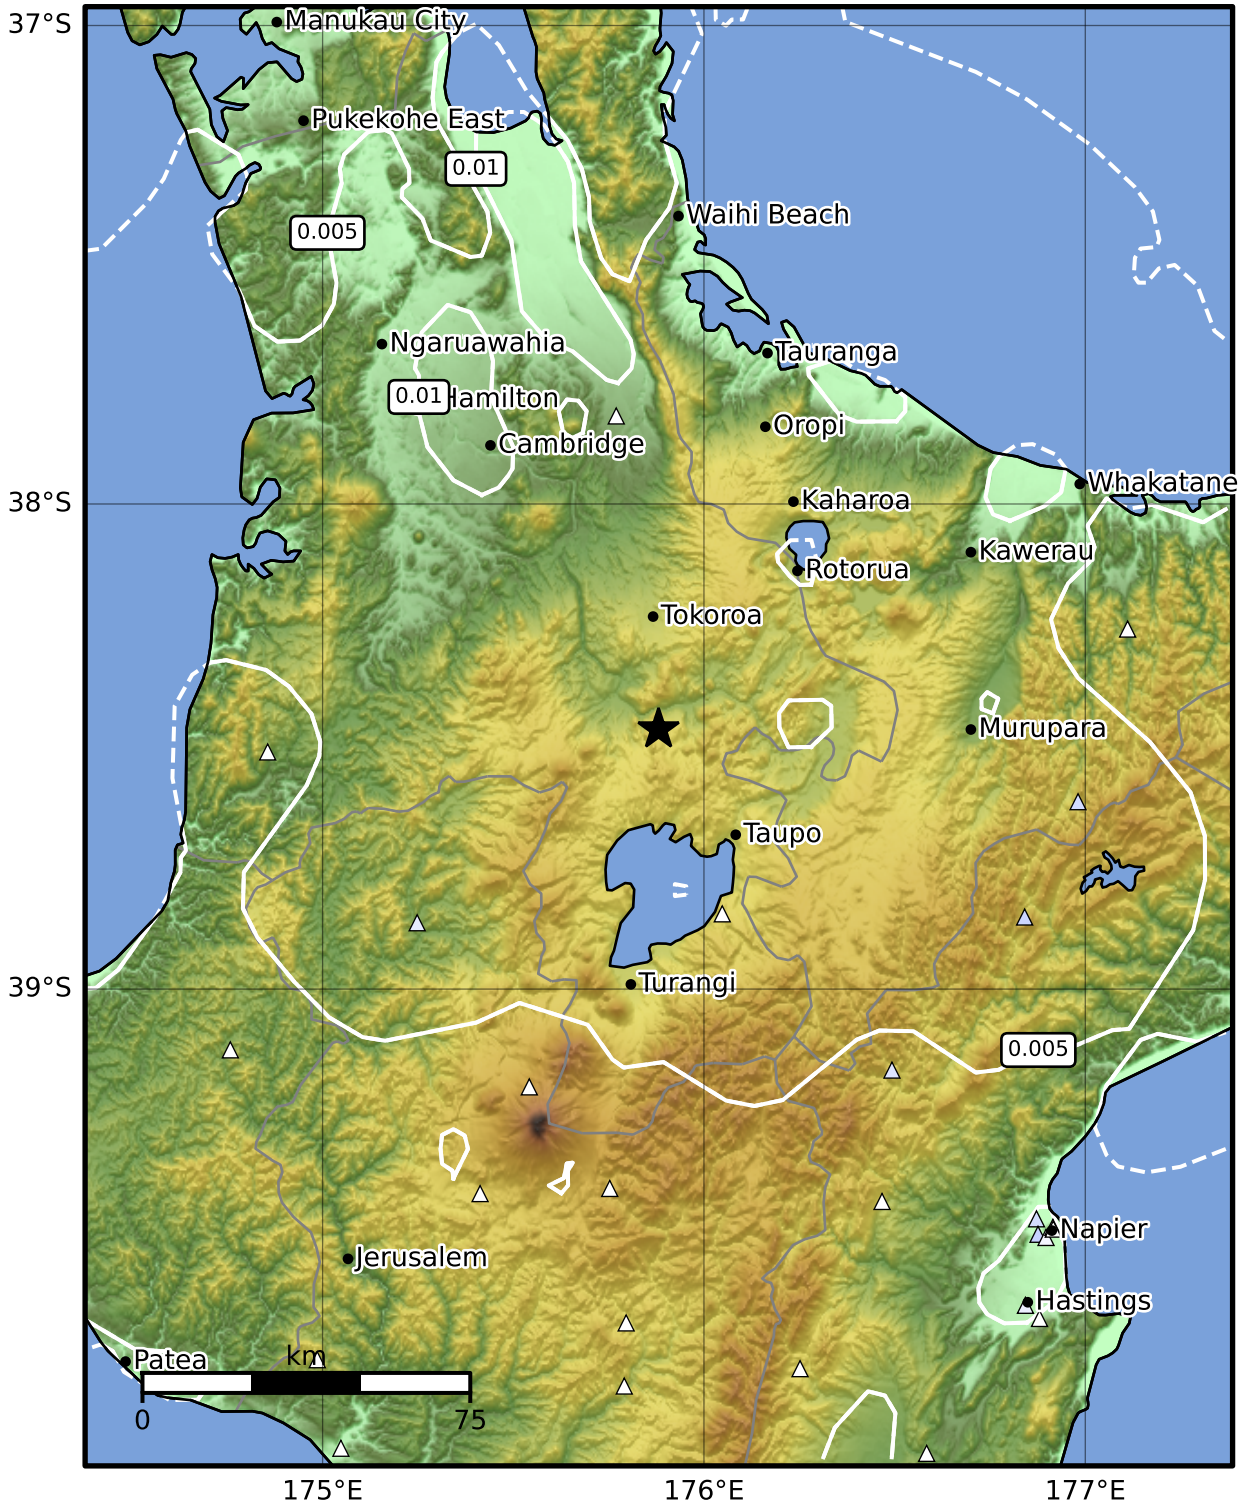

1.0 Second Peak Spectral Acceleration Map GNS Science

ShakeMap: Taupo

Jul 06, 2024 20:01:02 UTC M3.9 S38.47 E175.88 Depth: 157.2km ID:2024p507659

Scale based on Moratalla et al.(2021) and Worden et al.(2012) Version 7: Processed 2024-07-07T02:03:46Z

△ Seismic Instrument ○ Reported Intensity ★ Epicenter