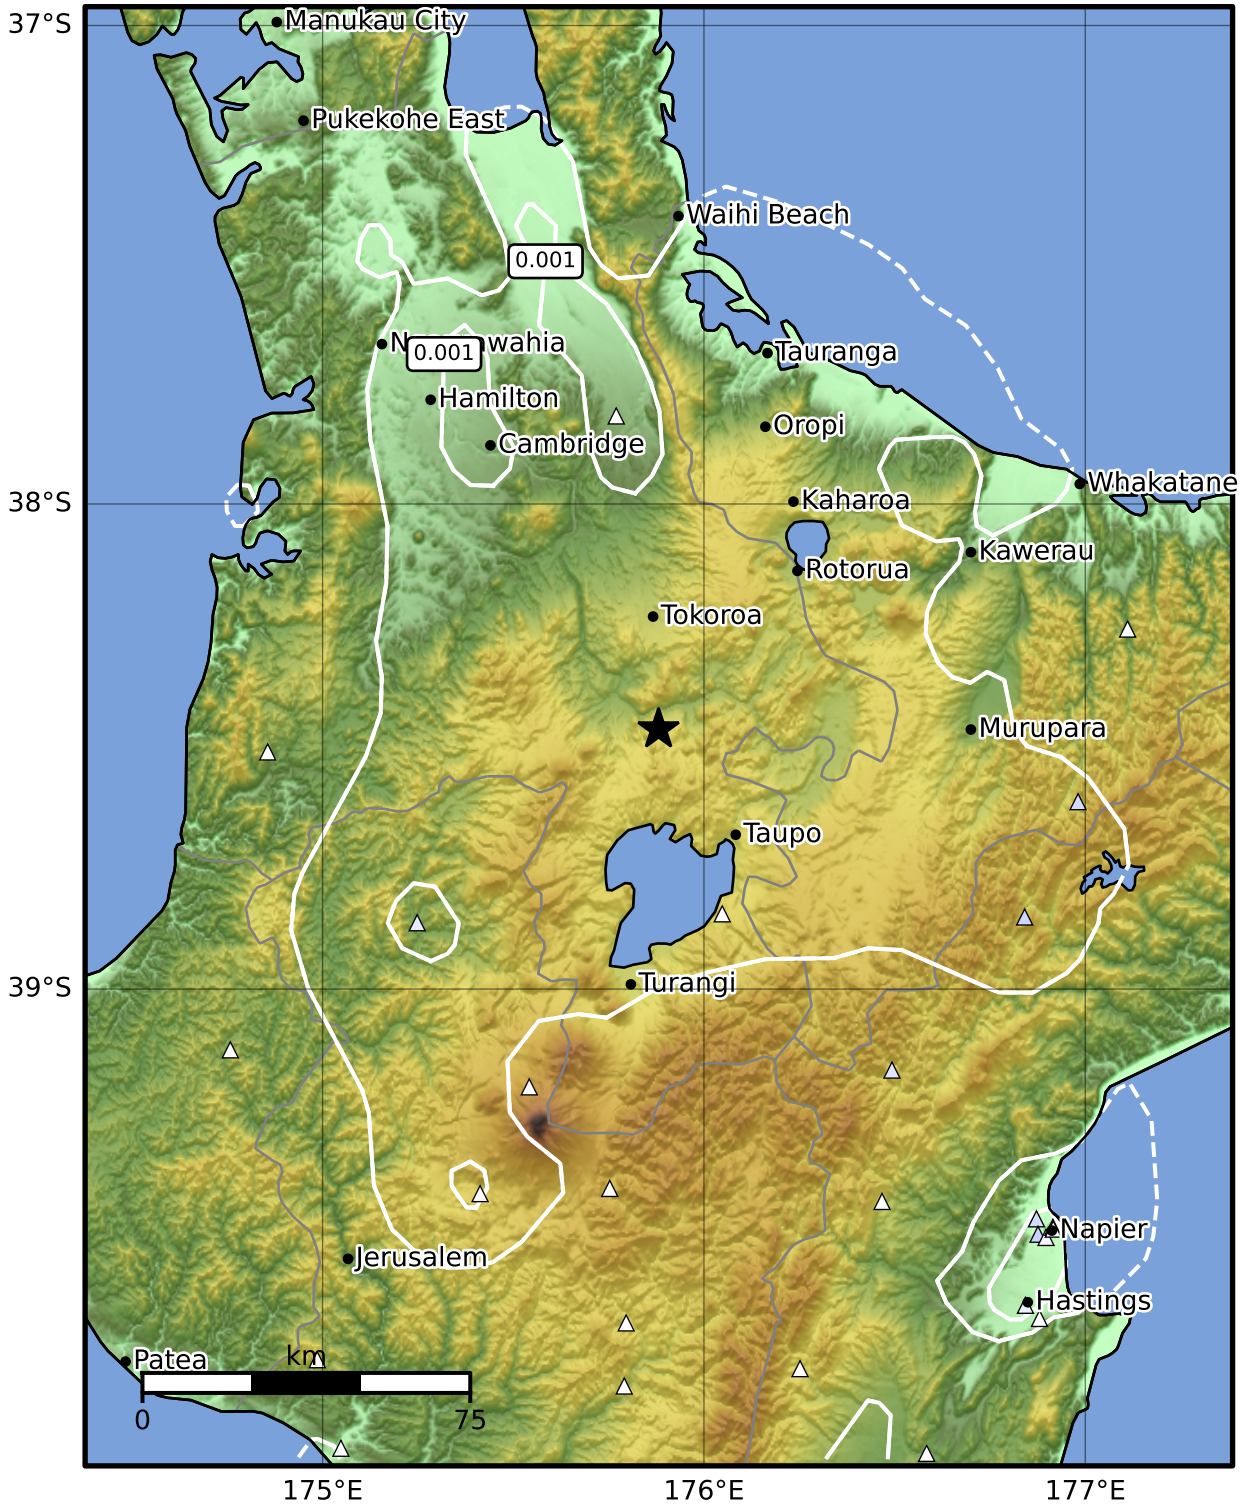

3.0 Second Peak Spectral Acceleration Map GNS Science

ShakeMap: Taupo

Jul 06, 2024 20:01:02 UTC M3.9 S38.47 E175.88 Depth: 157.2km ID:2024p507659

Scale based on Moratalla et al.(2021) and Worden et al.(2012) Version 7: Processed 2024-07-07T02:03:46Z

△ Seismic Instrument ○ Reported Intensity ★ Epicenter