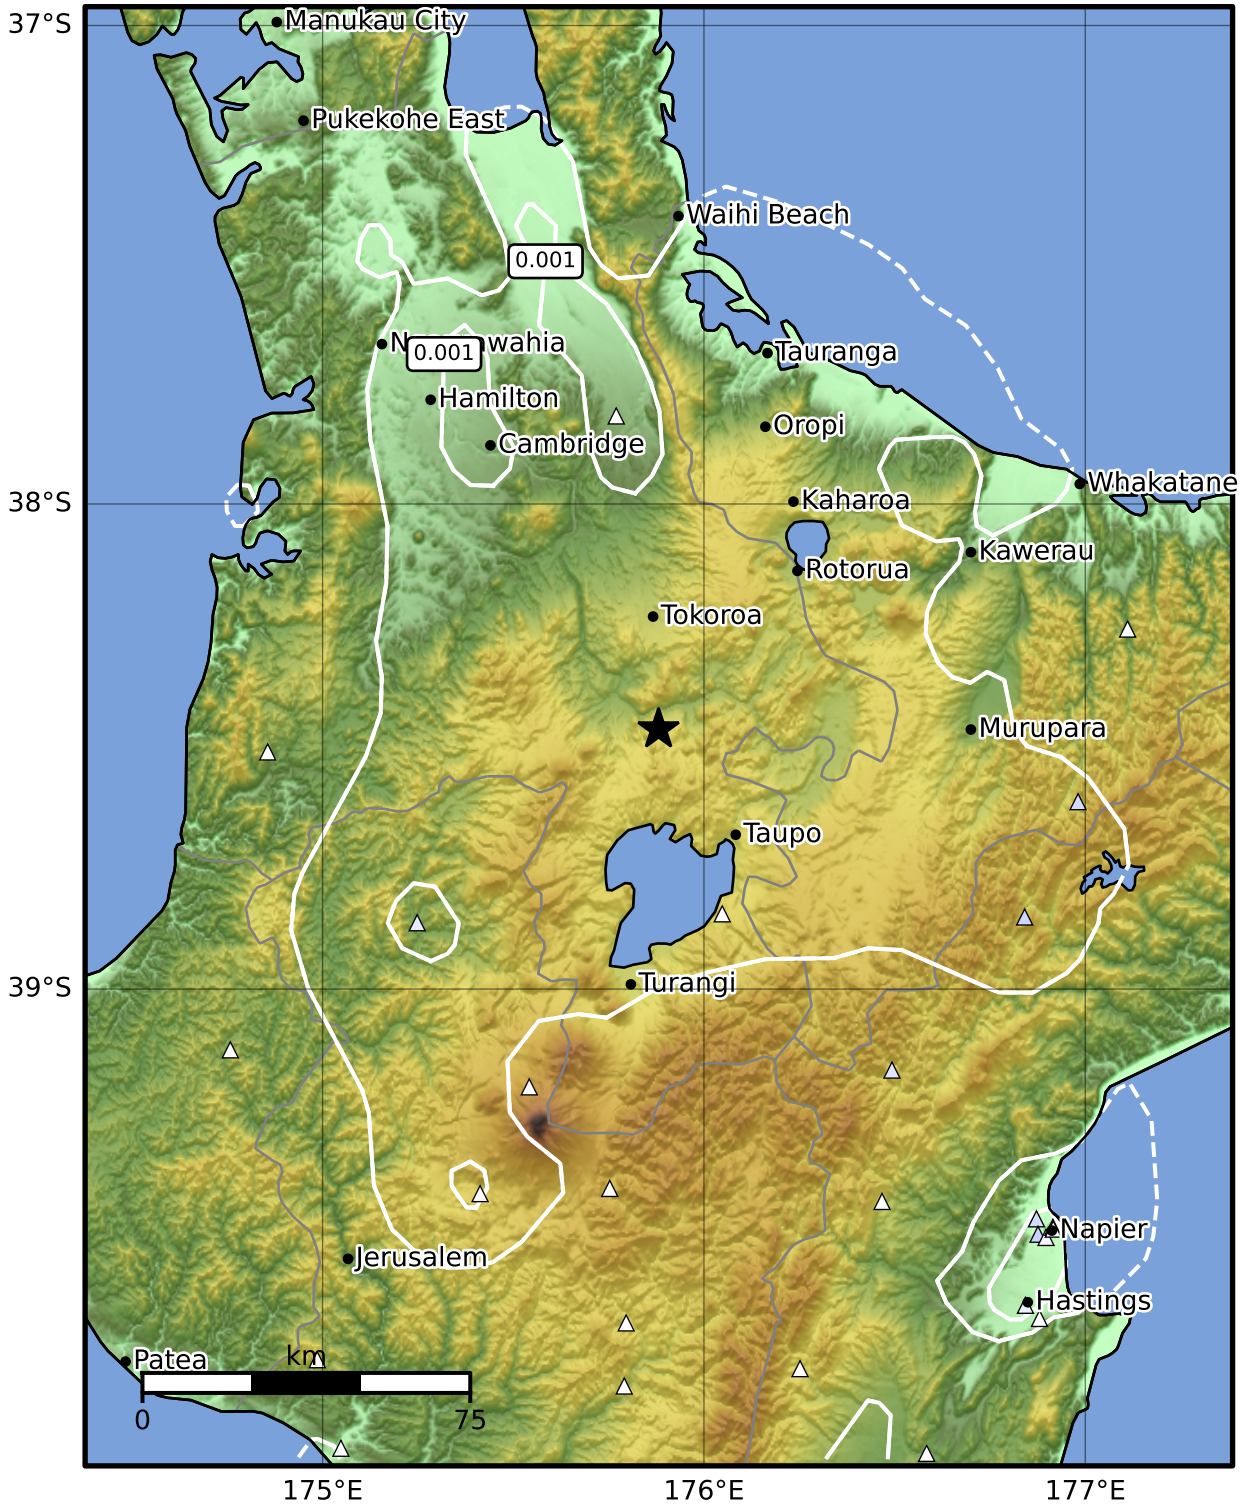

3.0 Second Peak Spectral Acceleration Map GNS Science

ShakeMap: Taupo

Jul 06, 2024 20:01:02 UTC M3.9 S38.47 E175.88 Depth: 157.2km ID:2024p507659

Scale based on Moratalla et al.(2021) and Worden et al.(2012) Version 8: Processed 2024-07-07T20:03:50Z

△ Seismic Instrument ○ Reported Intensity ★ Epicenter