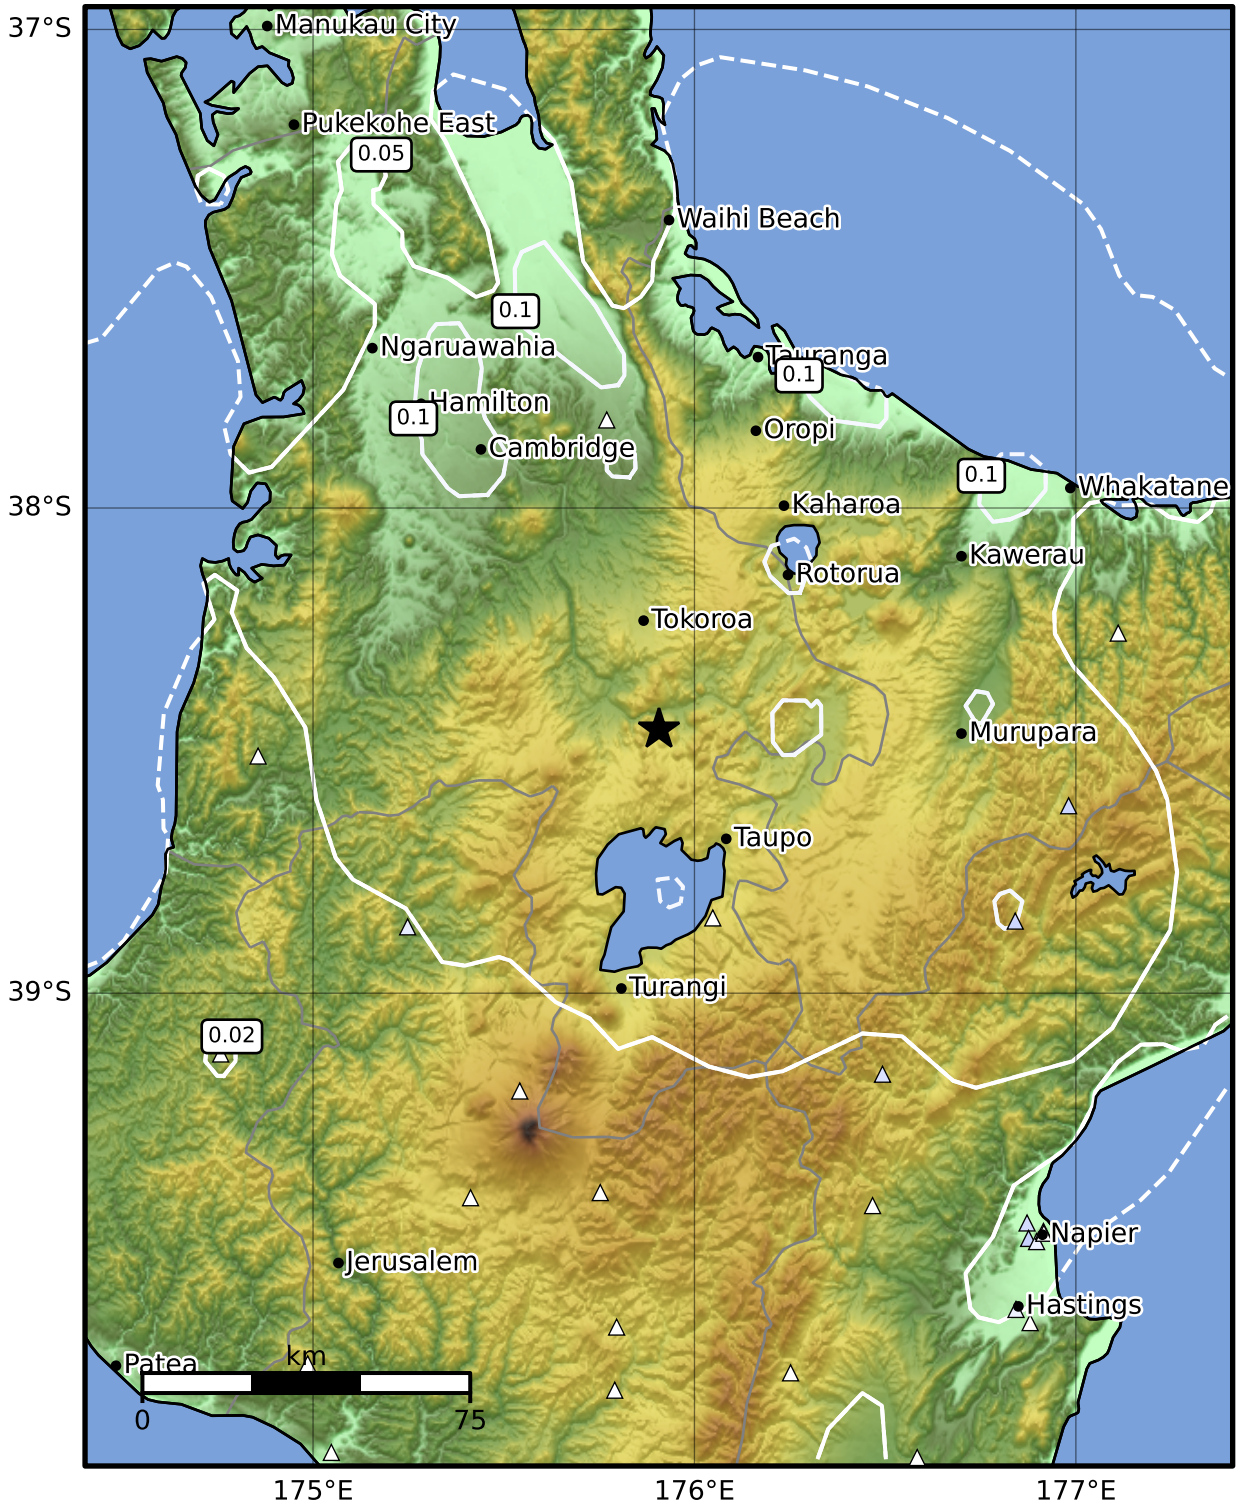

0.3 Second Peak Spectral Acceleration Map GNS Science
ShakeMap: Taupo

Jul 06, 2024 20:01:02 UTC M3.8 S38.46 E175.91 Depth: 149.7km ID:2024p507659

SA(0.3) (%g)	0.1	0.2	0.5	1	2	5	10	20	50	100	200
--------------	-----	-----	-----	---	---	---	----	----	----	-----	-----

Scale based on Moratalla et al.(2021) and Worden et al.(2012) Version 9: Processed 2024-07-11T00:51:16Z
 Δ Seismic Instrument ○ Reported Intensity ★ Epicenter