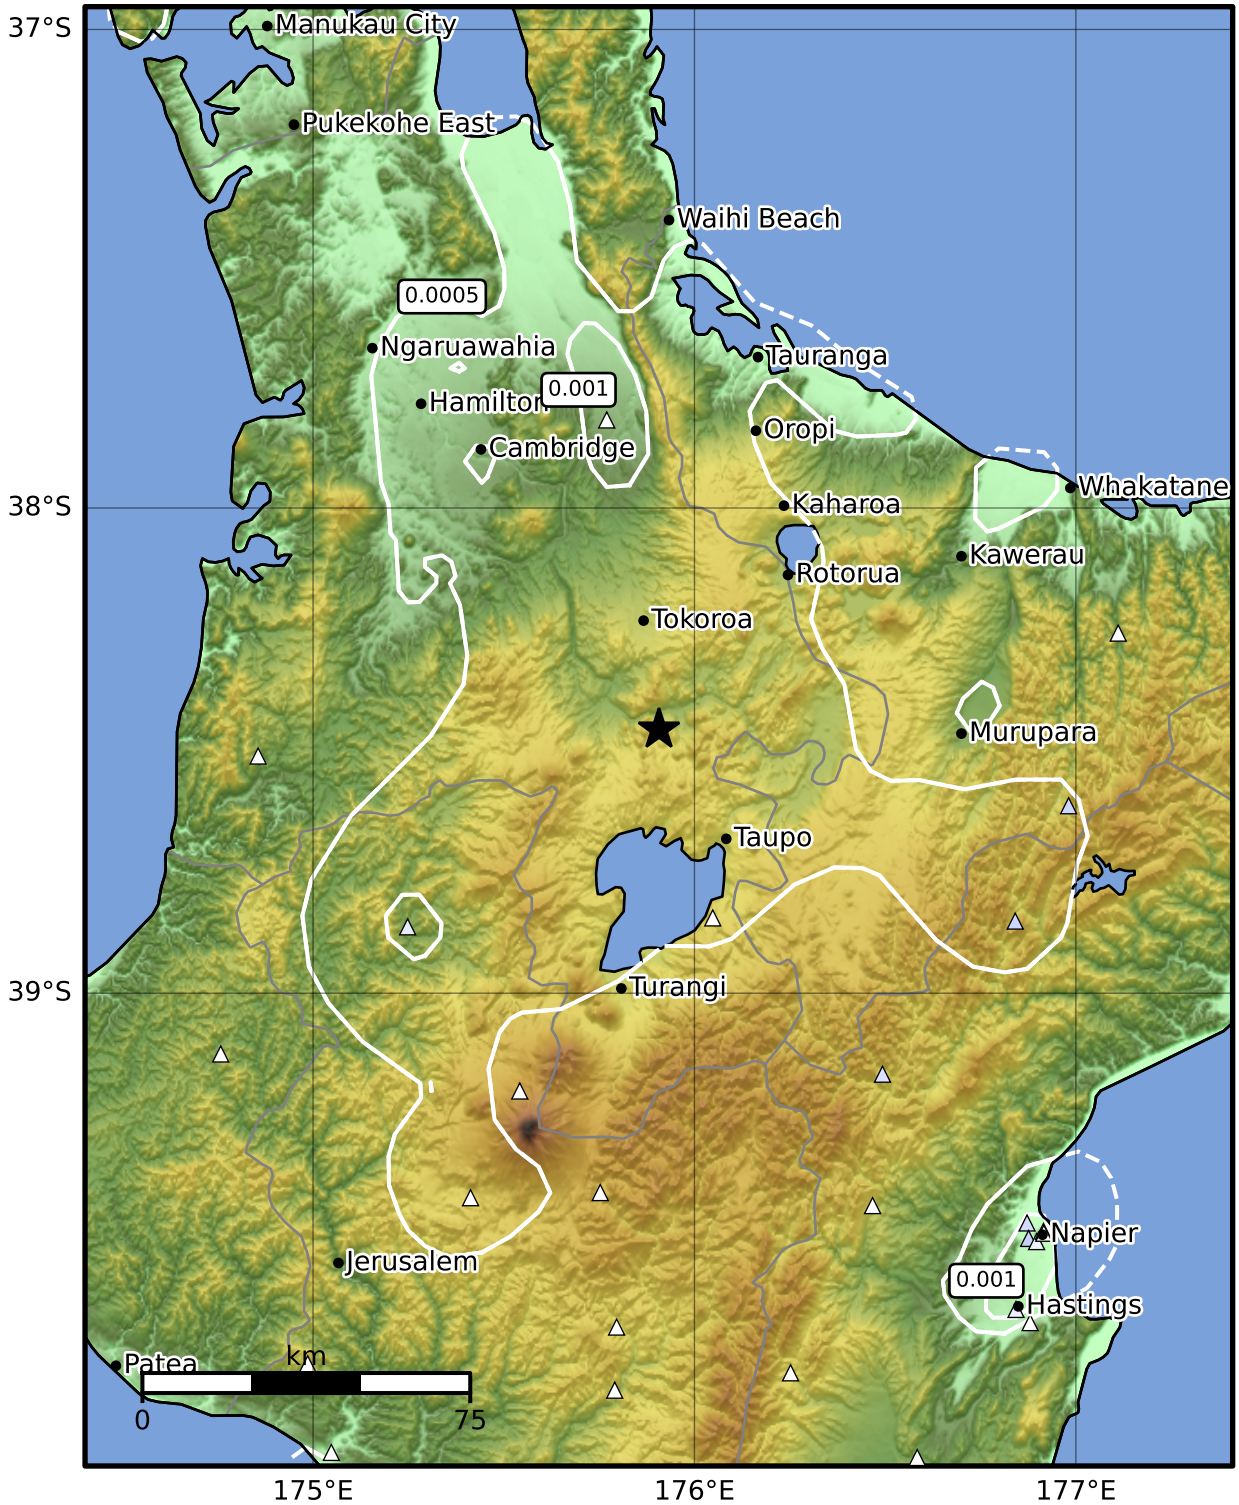

3.0 Second Peak Spectral Acceleration Map GNS Science
ShakeMap: Taupo

Jul 06, 2024 20:01:02 UTC M3.8 S38.46 E175.91 Depth: 149.7km ID:2024p507659

Scale based on Moratalla et al.(2021) and Worden et al.(2012) Version 9: Processed 2024-07-11T00:51:16Z

△ Seismic Instrument ○ Reported Intensity ★ Epicenter