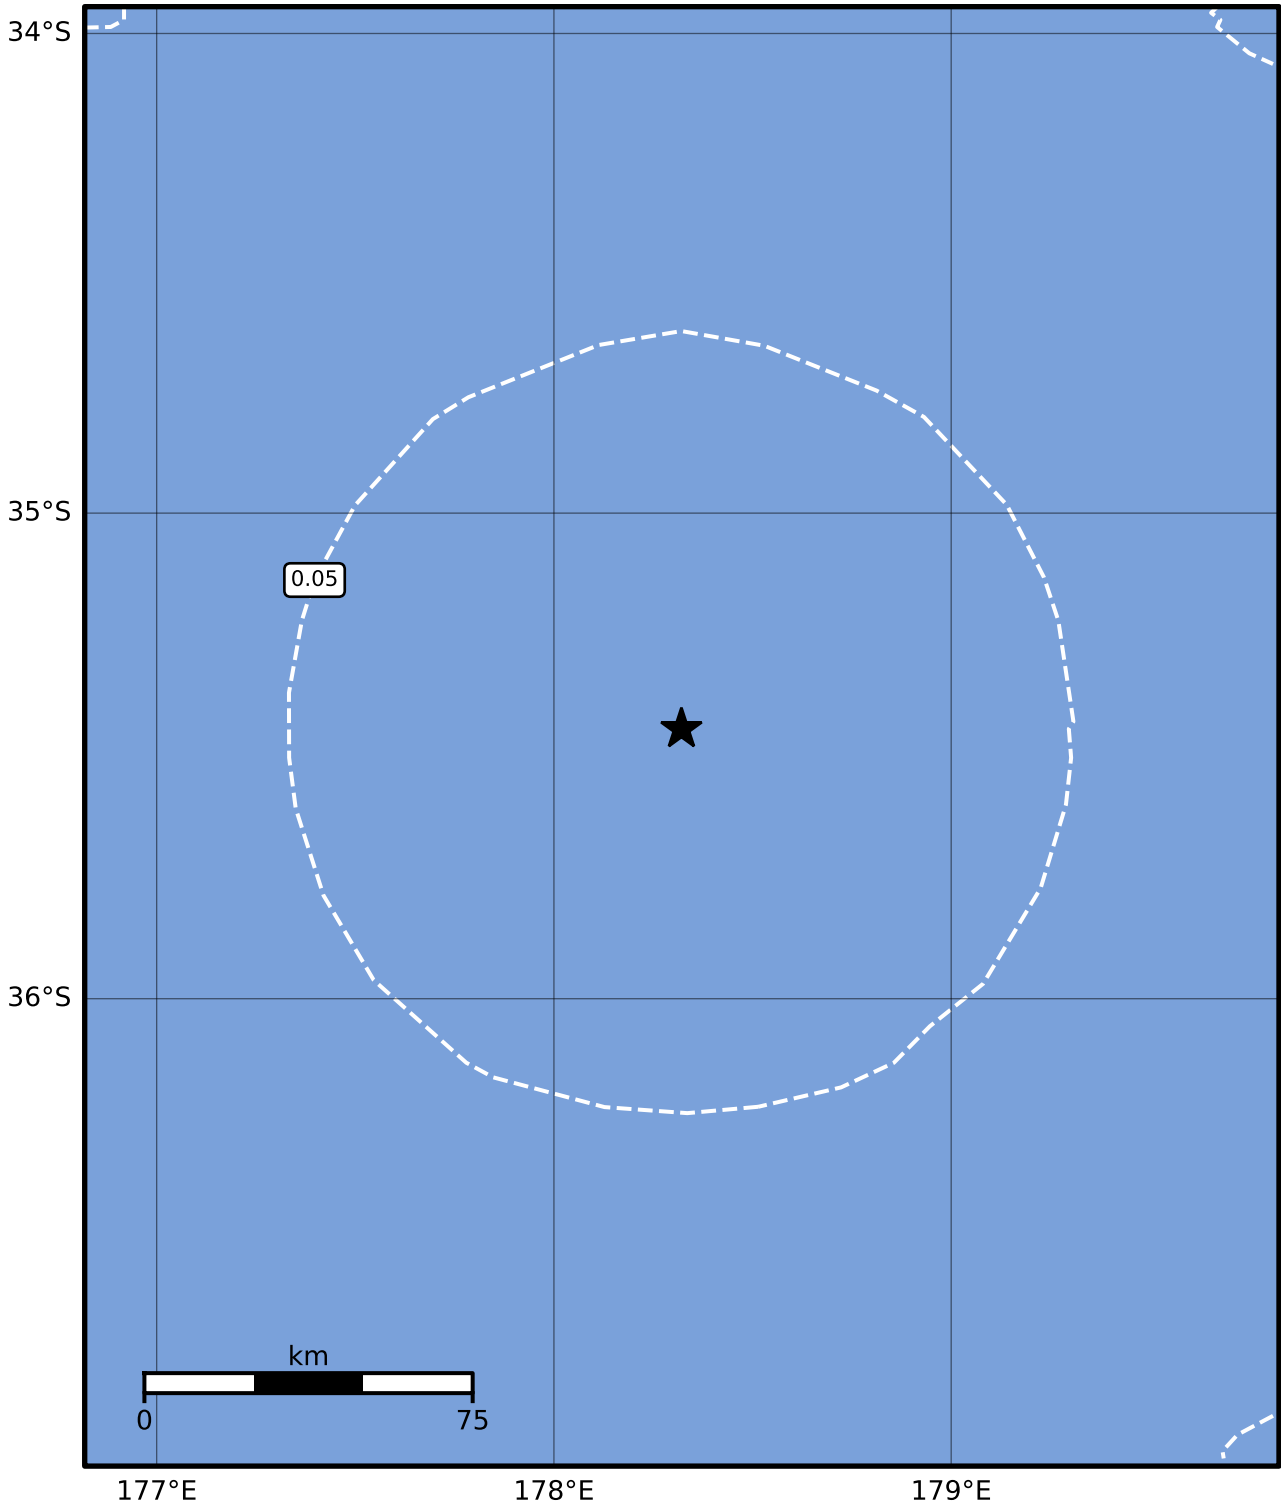

0.3 Second Peak Spectral Acceleration Map GNS Science

ShakeMap: Raukumara Plain

Jul 11, 2024 09:52:20 UTC M3.8 S35.45 E178.32 Depth: 197.7km ID:2024p520030

Scale based on Moratalla et al.(2021) and Worden et al.(2012) Version 7: Processed 2024-07-11T15:54:09Z

△ Seismic Instrument ○ Reported Intensity ★ Epicenter