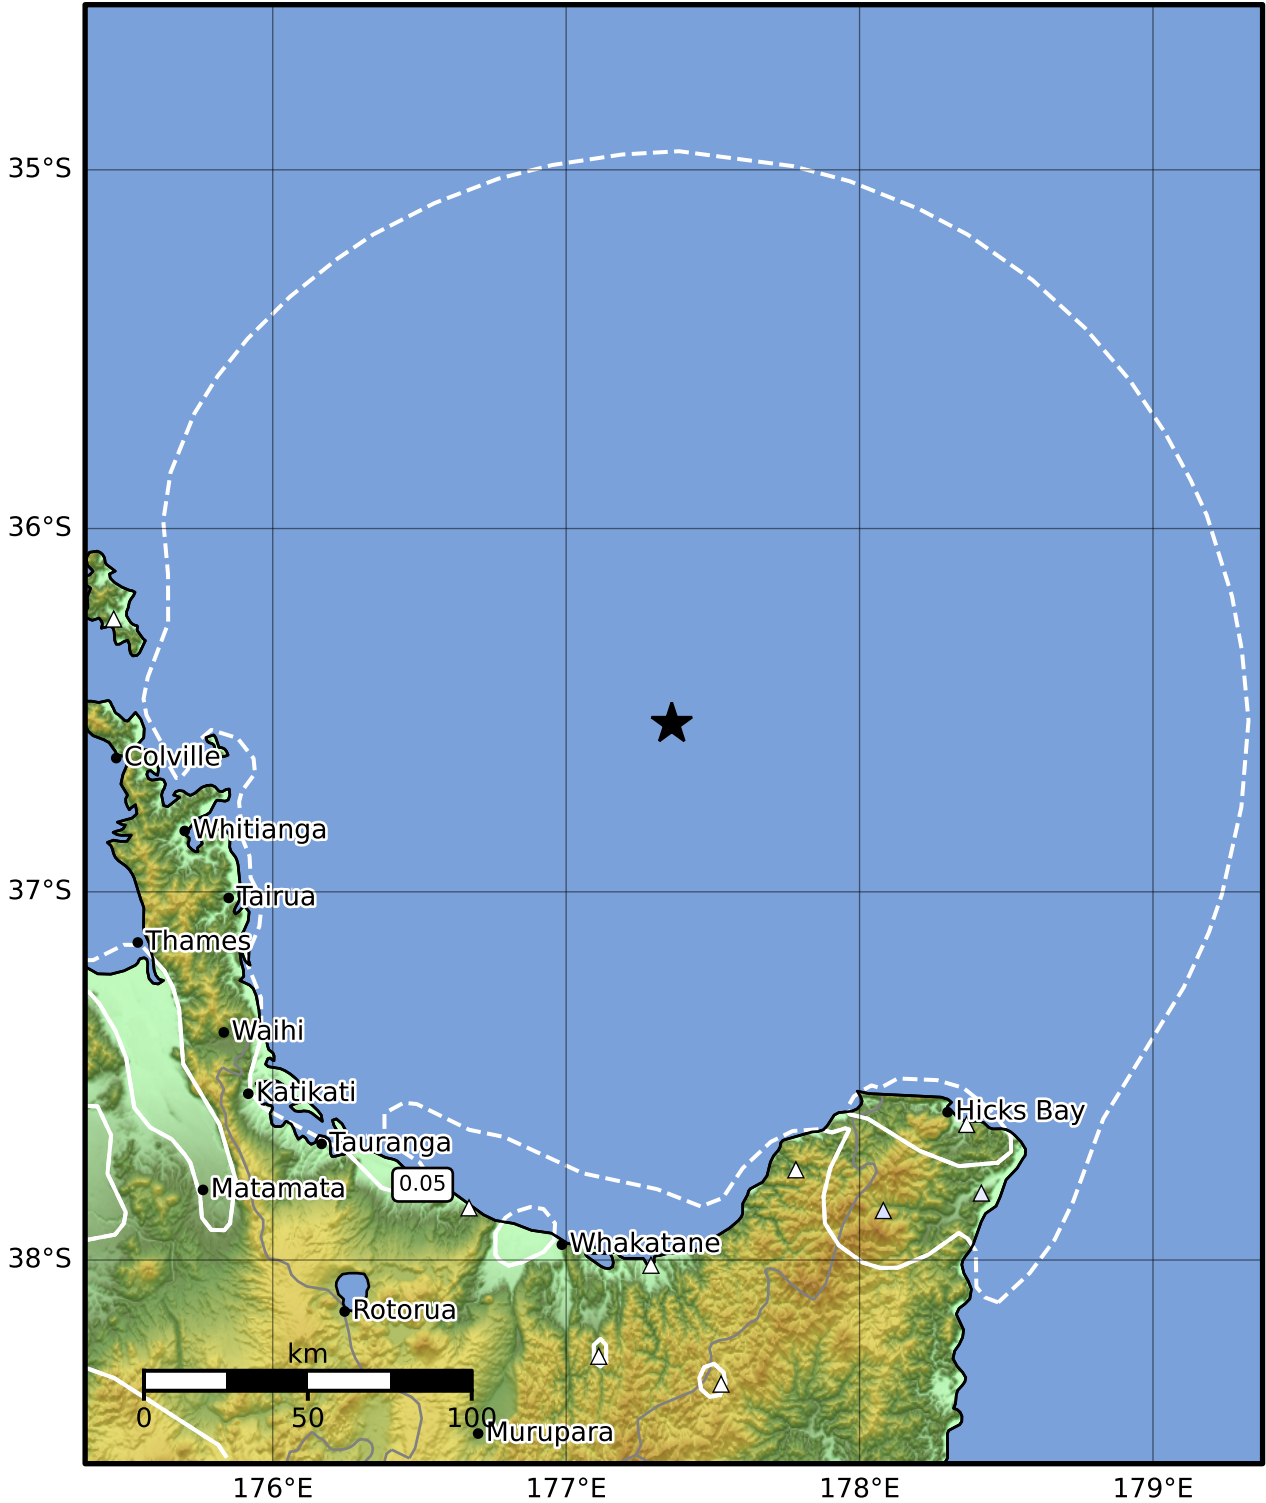

0.3 Second Peak Spectral Acceleration Map GNS Science

ShakeMap: Raukumara Plain

Jul 11, 2024 21:32:46 UTC M4.3 S36.54 E177.36 Depth: 223.7km ID:2024p521345

Scale based on Moratalla et al.(2021) and Worden et al.(2012) Version 6: Processed 2024-07-12T00:34:55Z

△ Seismic Instrument ○ Reported Intensity ★ Epicenter