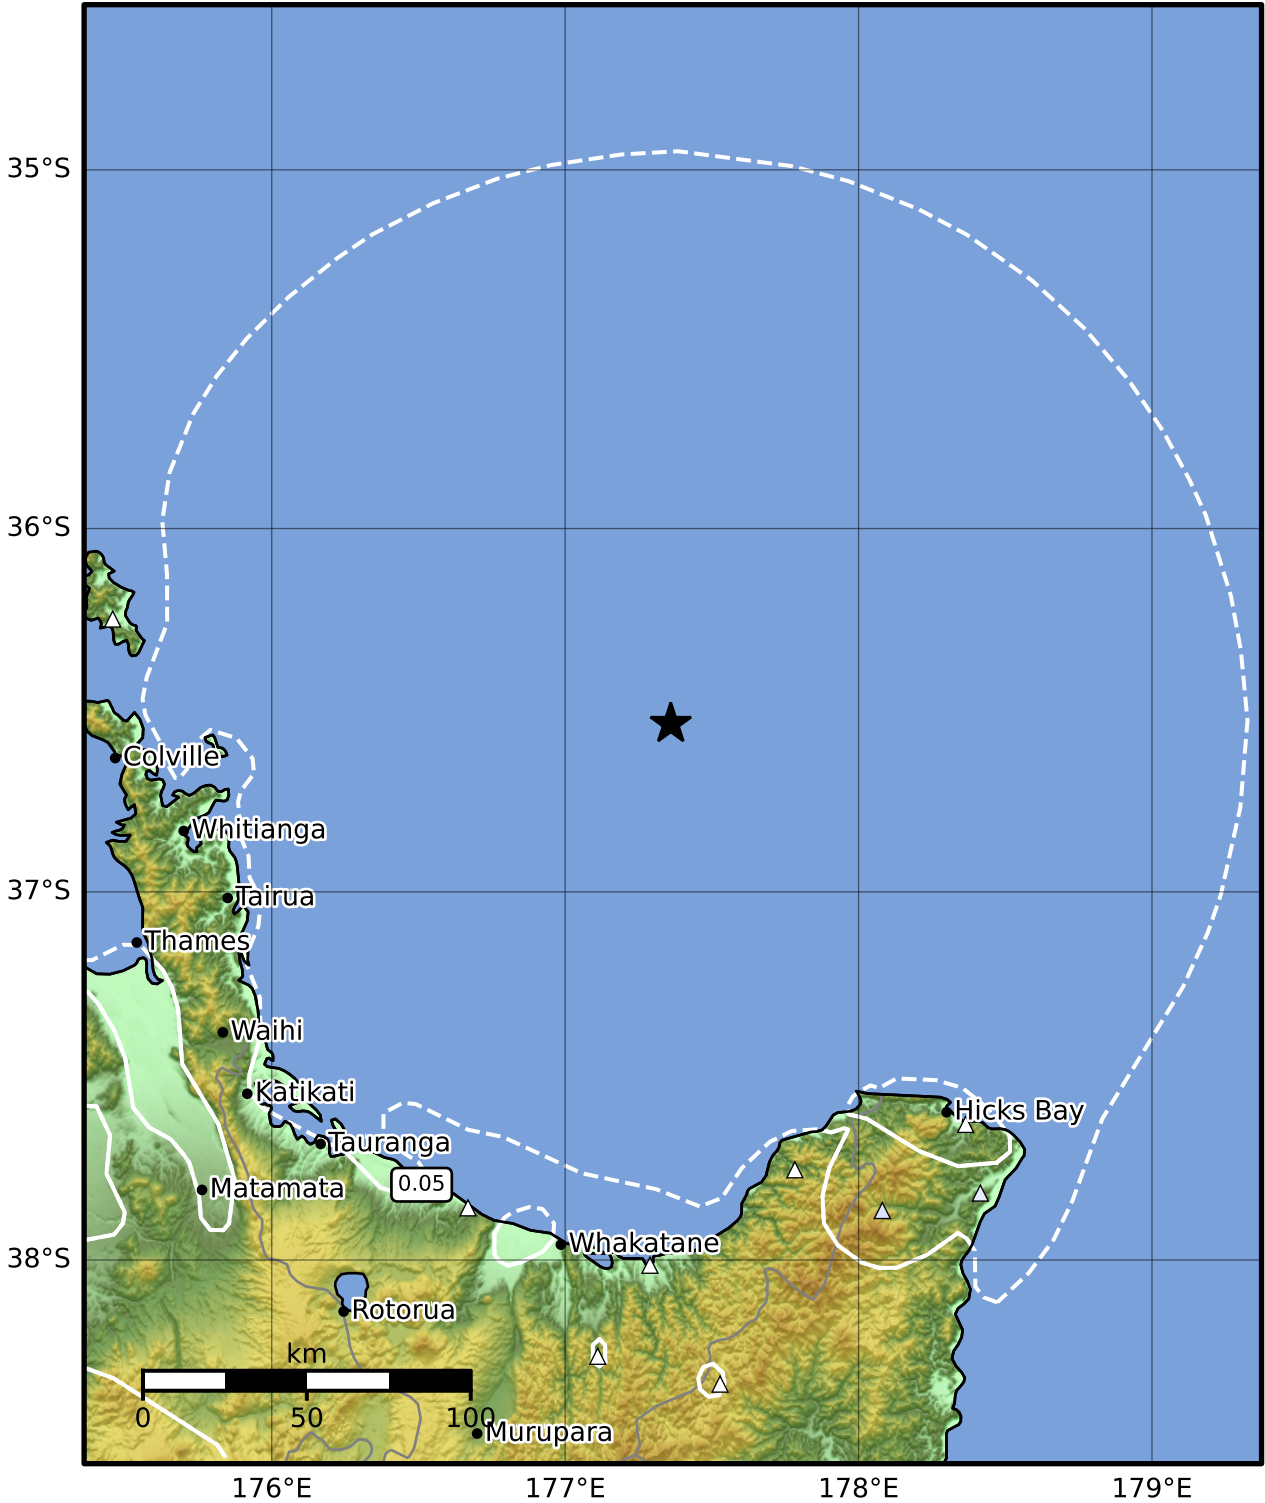

0.3 Second Peak Spectral Acceleration Map GNS Science

ShakeMap: Raukumara Plain

Jul 11, 2024 21:32:46 UTC M4.3 S36.54 E177.36 Depth: 223.7km ID:2024p521345

Scale based on Moratalla et al.(2021) and Worden et al.(2012) Version 8: Processed 2024-07-12T21:35:10Z

△ Seismic Instrument ○ Reported Intensity ★ Epicenter