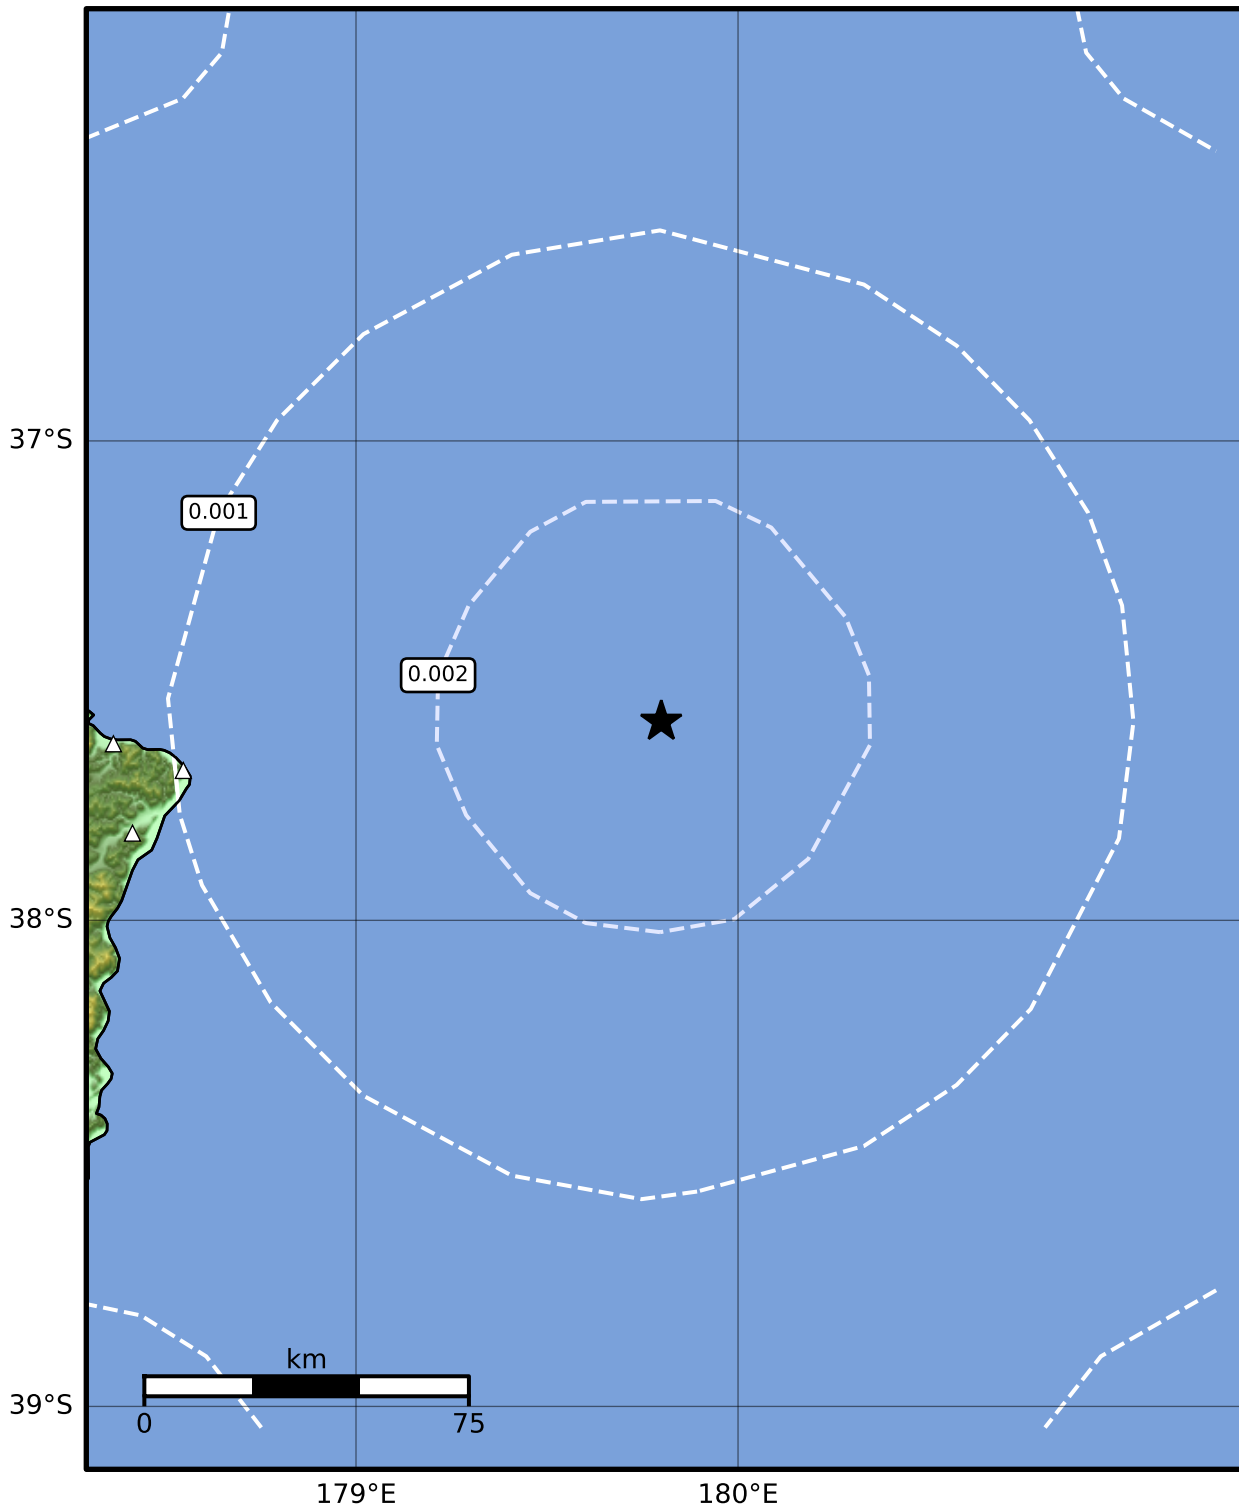

3.0 Second Peak Spectral Acceleration Map GNS Science

ShakeMap: Kermadec Trench

Jul 16, 2024 18:15:56 UTC M4.0 S37.59 E179.80 Depth: 75.6km ID:2024p534489

Scale based on Moratalla et al.(2021) and Worden et al.(2012) Version 7: Processed 2024-07-16T20:17:50Z

△ Seismic Instrument    ○ Reported Intensity    ★ Epicenter