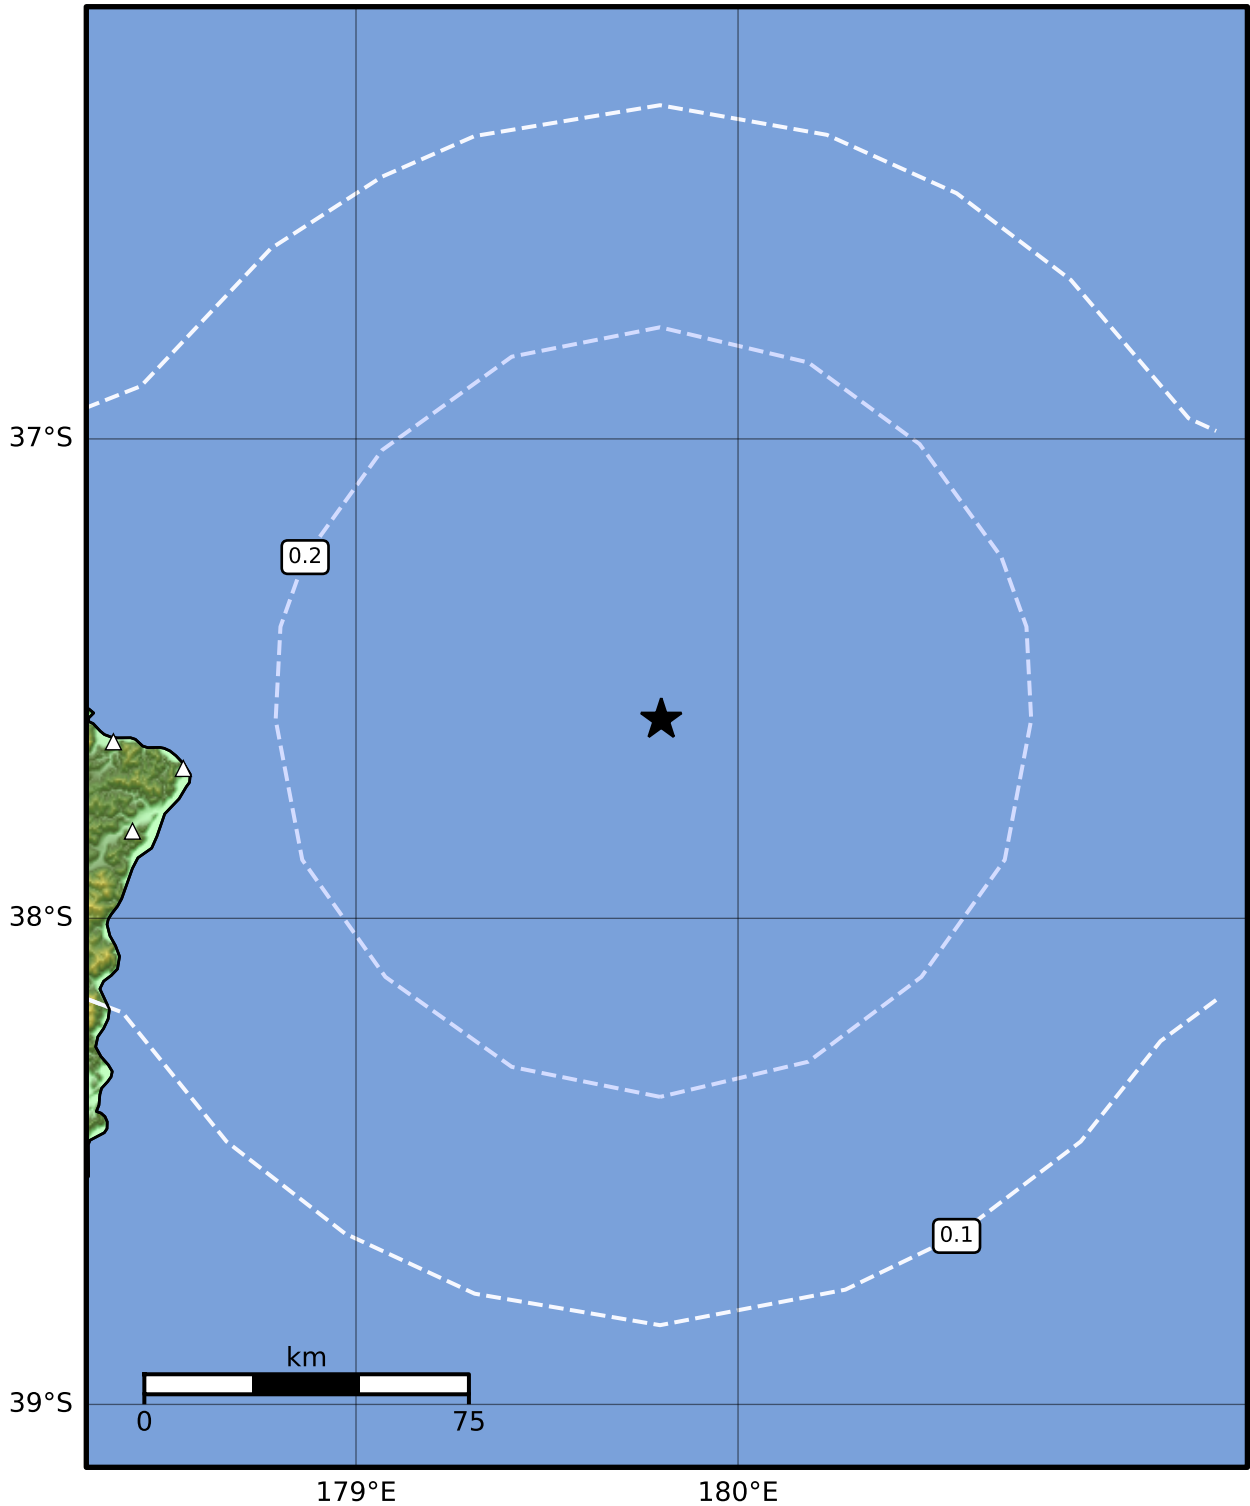

0.3 Second Peak Spectral Acceleration Map GNS Science

ShakeMap: Kermadec Trench

Jul 16, 2024 18:15:56 UTC M4.0 S37.59 E179.80 Depth: 75.6km ID:2024p534489

SA(0.3) (%g)	0.1	0.2	0.5	1	2	5	10	20	50	100	200
--------------	-----	-----	-----	---	---	---	----	----	----	-----	-----

Scale based on Moratalla et al.(2021) and Worden et al.(2012) Version 9: Processed 2024-07-17T00:17:50Z

△ Seismic Instrument ○ Reported Intensity ★ Epicenter