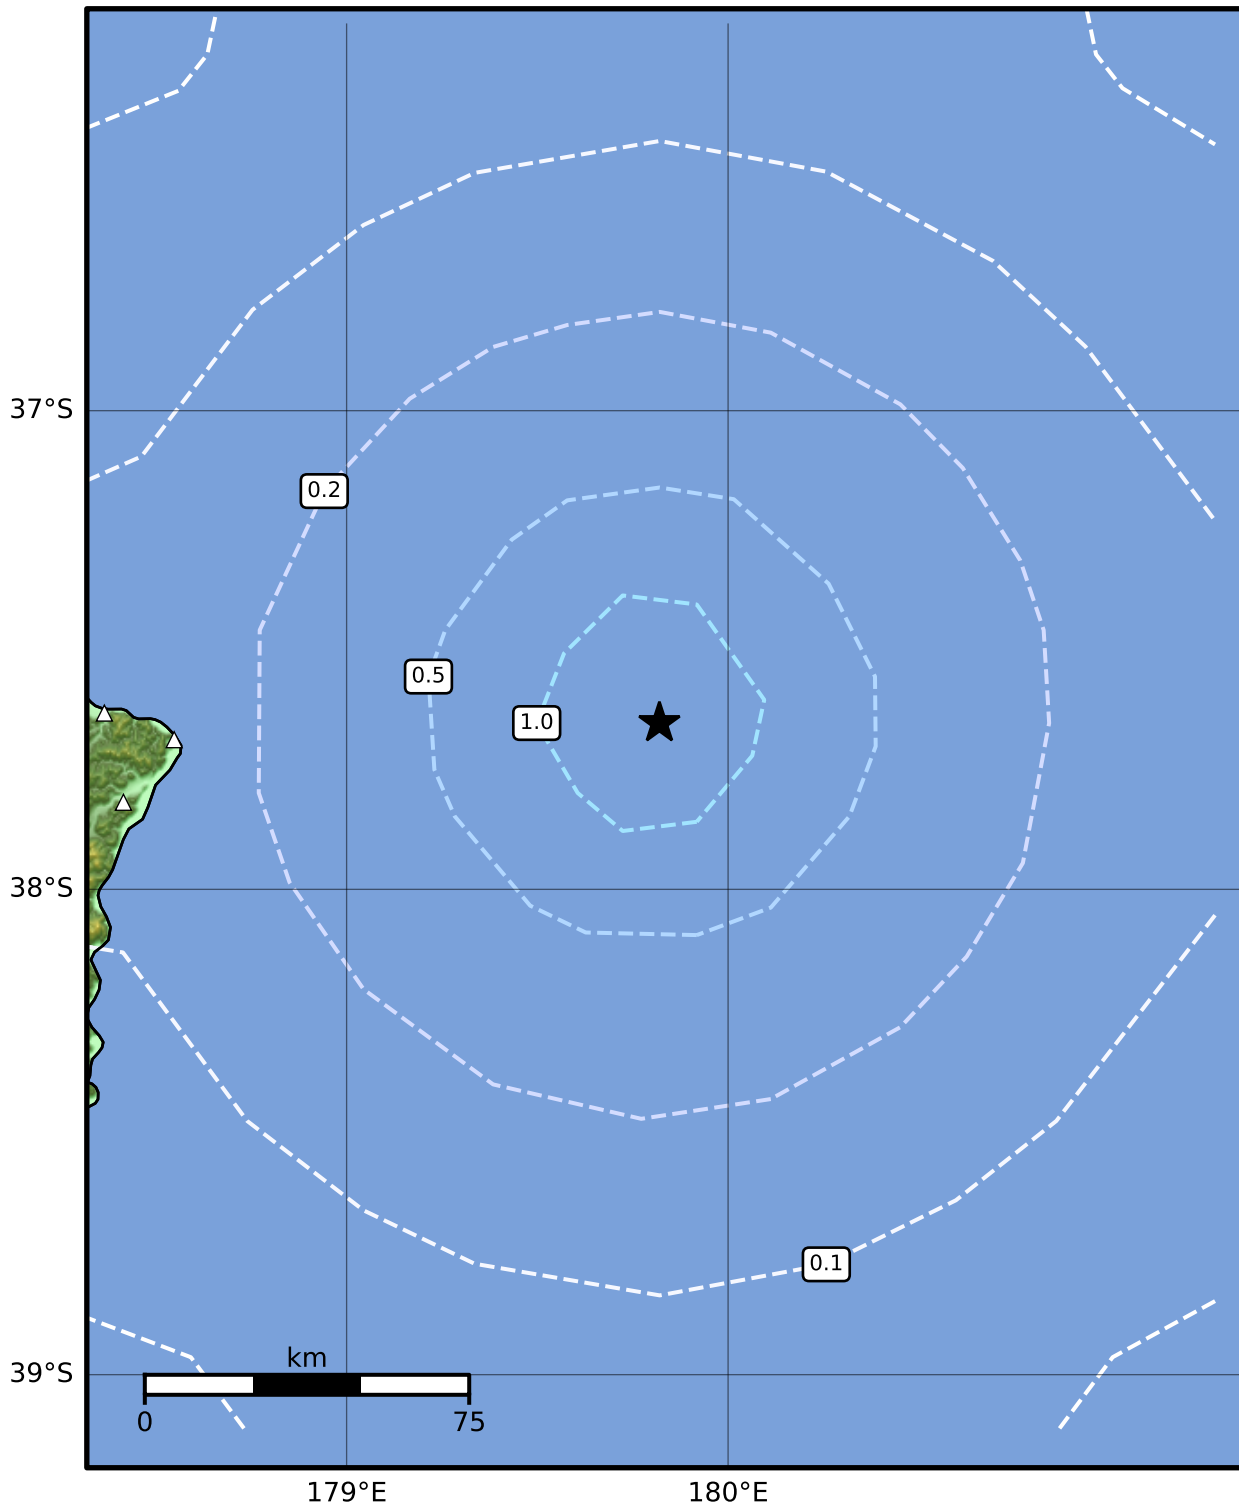

0.3 Second Peak Spectral Acceleration Map GNS Science

ShakeMap: Kermadec Trench

Jul 16, 2024 18:15:56 UTC M4.0 S37.65 E179.82 Depth: 33.0km ID:2024p534489

SA(0.3) (%g)	0.1	0.2	0.5	1	2	5	10	20	50	100	200
--------------	-----	-----	-----	---	---	---	----	----	----	-----	-----

Scale based on Moratalla et al.(2021) and Worden et al.(2012) Version 11: Processed 2024-07-21T22:53:05Z

△ Seismic Instrument ○ Reported Intensity ★ Epicenter