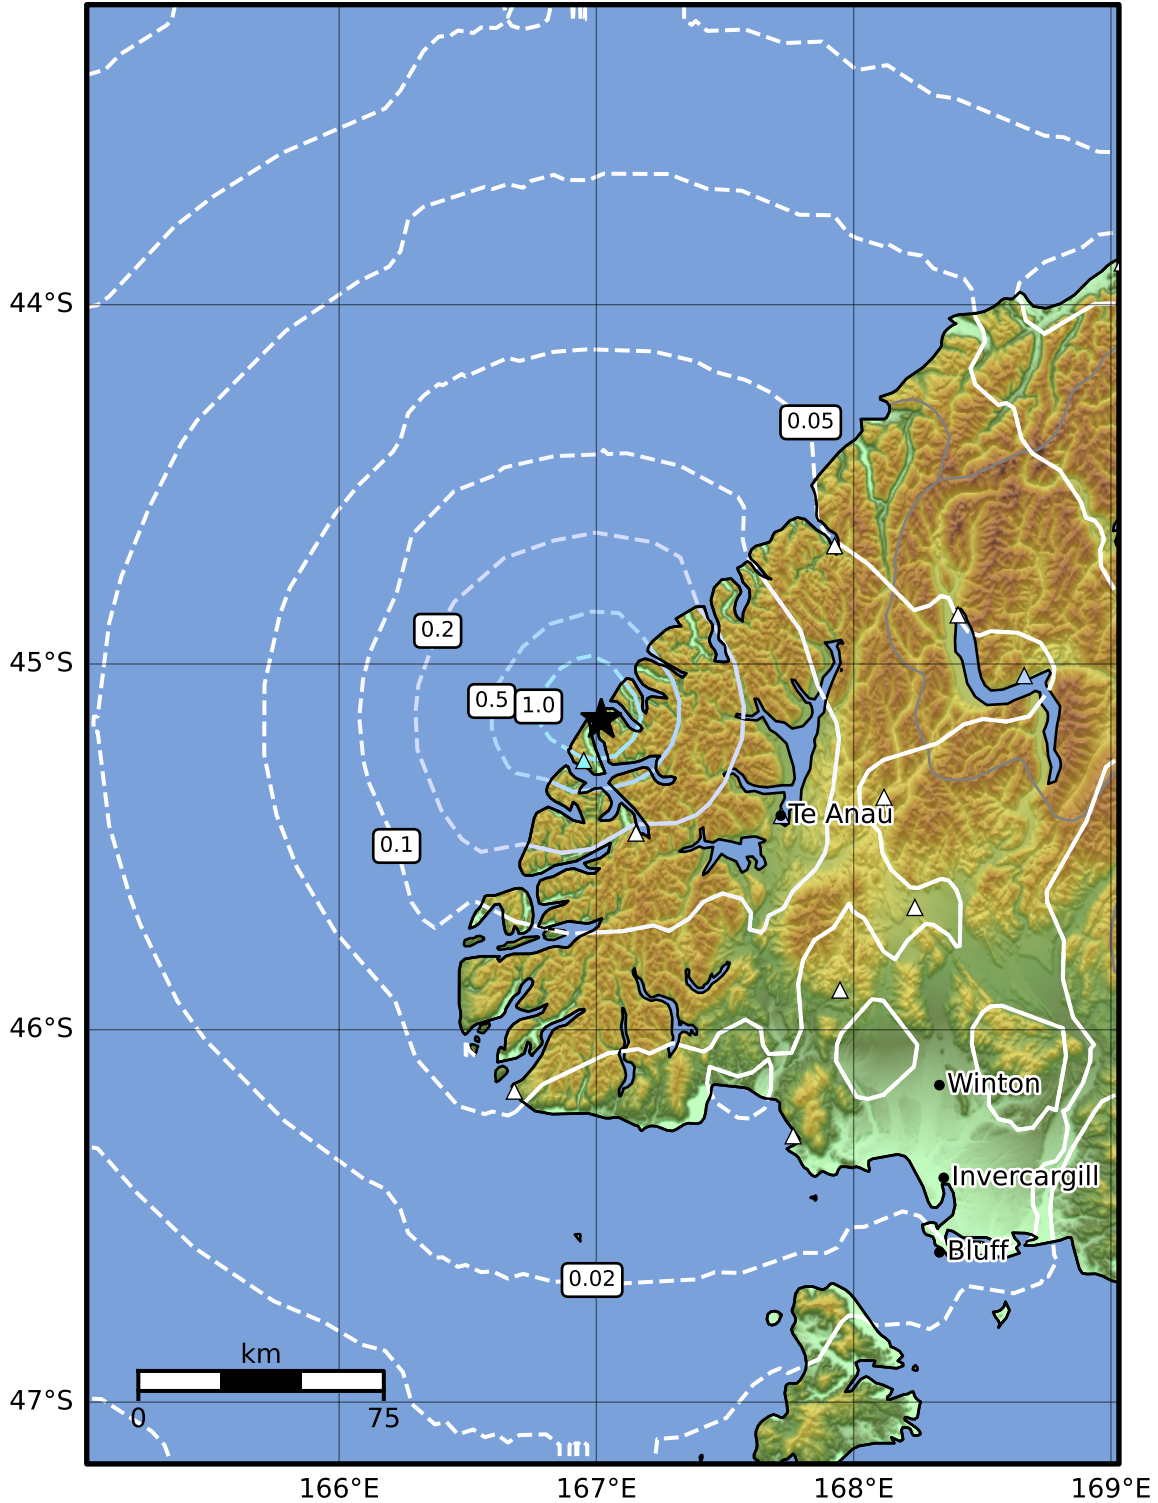

0.3 Second Peak Spectral Acceleration Map GNS Science
ShakeMap: Fiordland

Jul 21, 2024 12:42:30 UTC M4.1 S45.15 E167.02 Depth: 12.6km ID:2024p547378

SA(0.3) (%g)	0.1	0.2	0.5	1	2	5	10	20	50	100	200
--------------	-----	-----	-----	---	---	---	----	----	----	-----	-----

Scale based on Moratalla et al.(2021) and Worden et al.(2012) Version 1: Processed 2024-07-21T12:48:32Z

△ Seismic Instrument ○ Reported Intensity ★ Epicenter