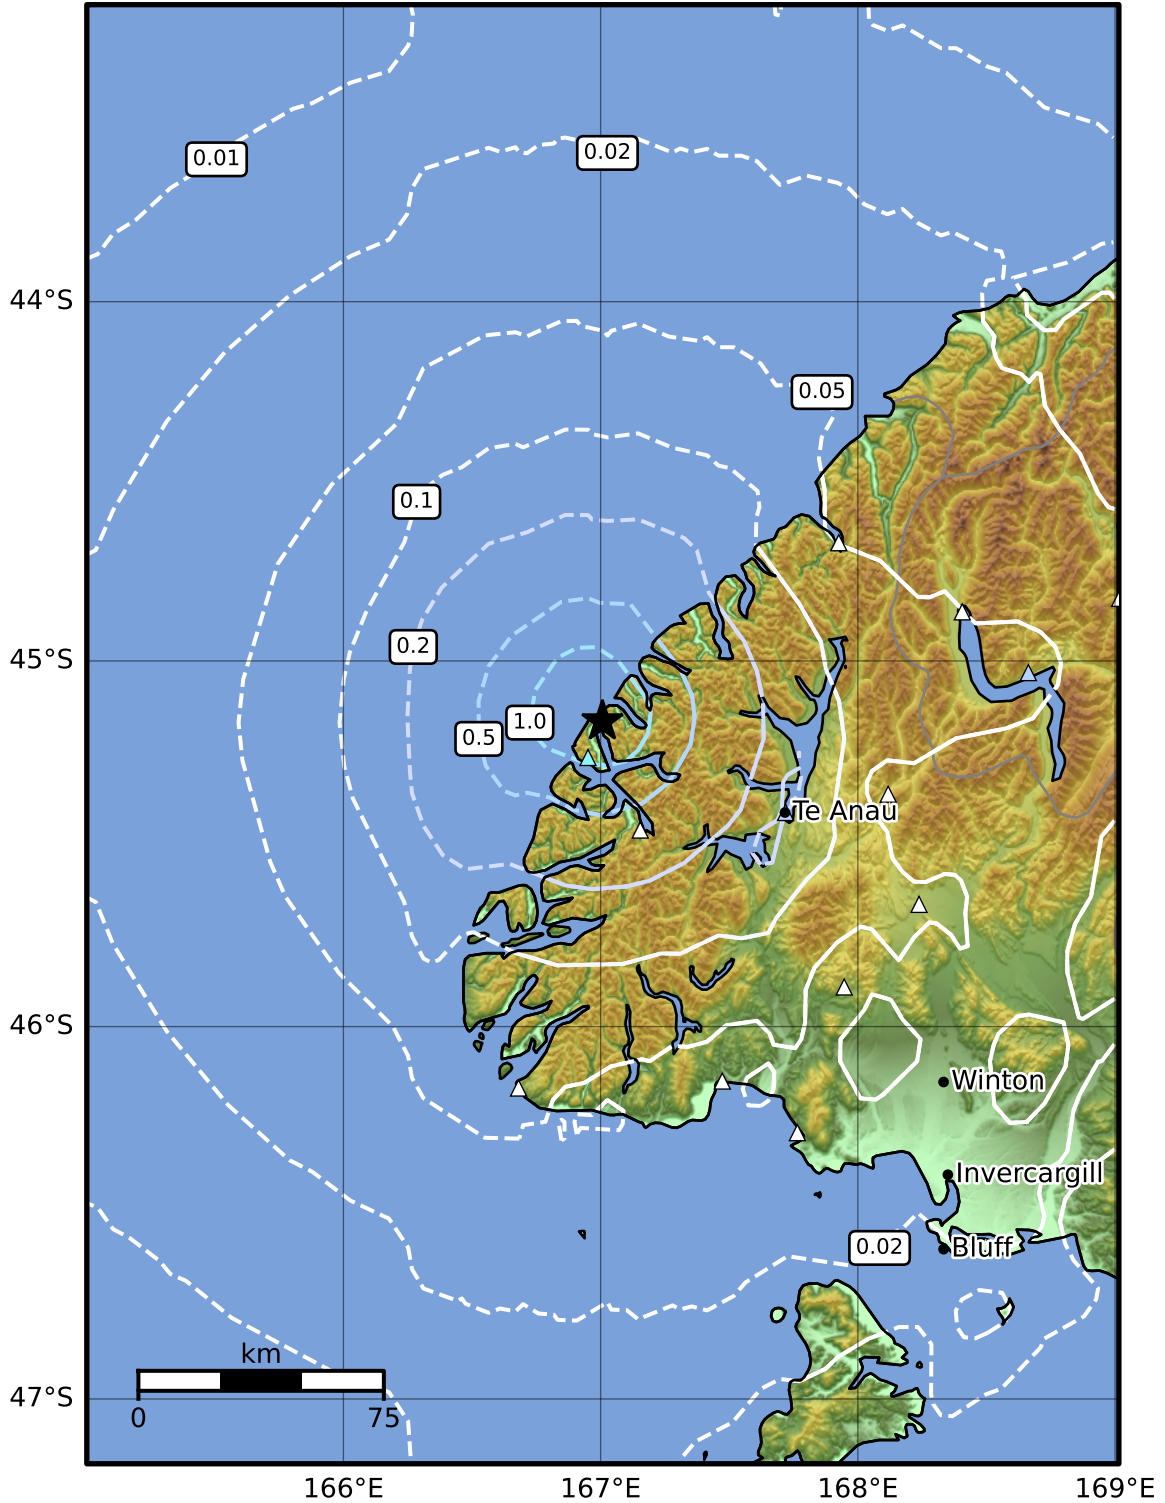

0.3 Second Peak Spectral Acceleration Map GNS Science
ShakeMap: Fiordland

Jul 21, 2024 12:42:30 UTC M4.1 S45.17 E167.01 Depth: 16.3km ID:2024p547378

SA(0.3) (%g)	0.1	0.2	0.5	1	2	5	10	20	50	100	200
--------------	-----	-----	-----	---	---	---	----	----	----	-----	-----

Scale based on Moratalla et al.(2021) and Worden et al.(2012) Version 2: Processed 2024-07-21T13:04:37Z

△ Seismic Instrument ○ Reported Intensity ★ Epicenter