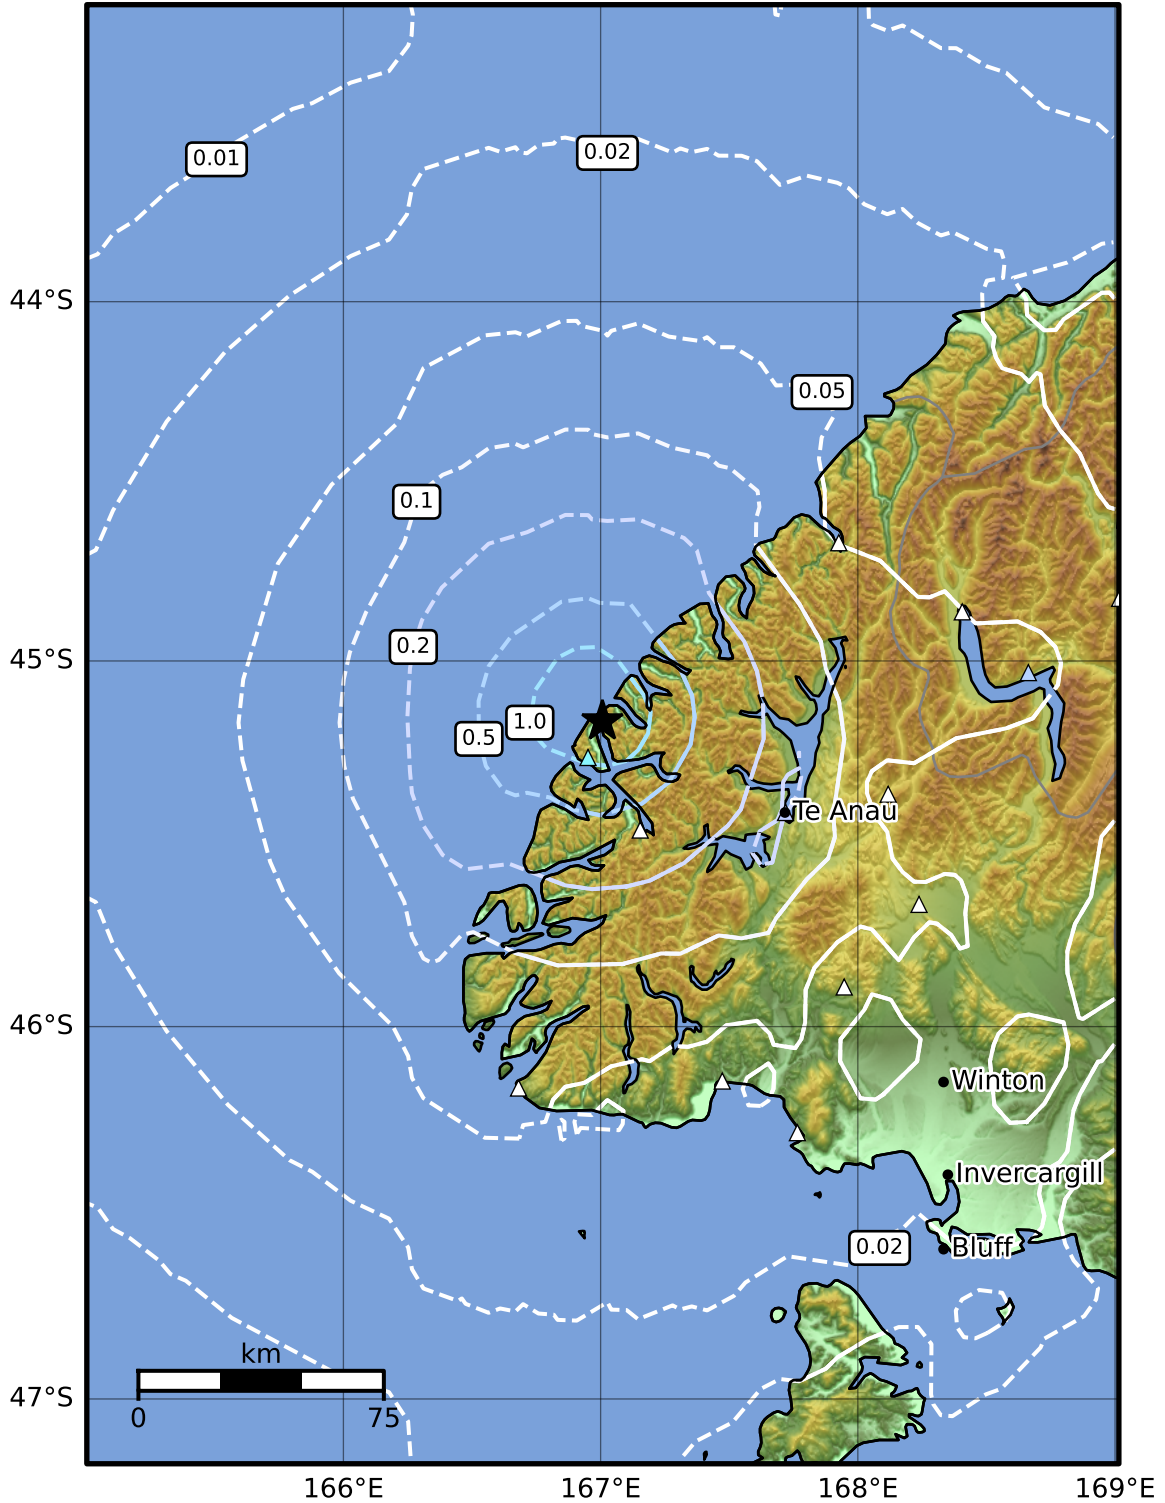

0.3 Second Peak Spectral Acceleration Map GNS Science
ShakeMap: Fiordland

Jul 21, 2024 12:42:30 UTC M4.1 S45.17 E167.01 Depth: 16.3km ID:2024p547378

SA(0.3) (%g)	0.1	0.2	0.5	1	2	5	10	20	50	100	200
--------------	-----	-----	-----	---	---	---	----	----	----	-----	-----

Scale based on Moratalla et al.(2021) and Worden et al.(2012) Version 2: Processed 2024-07-21T13:05:34Z

△ Seismic Instrument ○ Reported Intensity ★ Epicenter