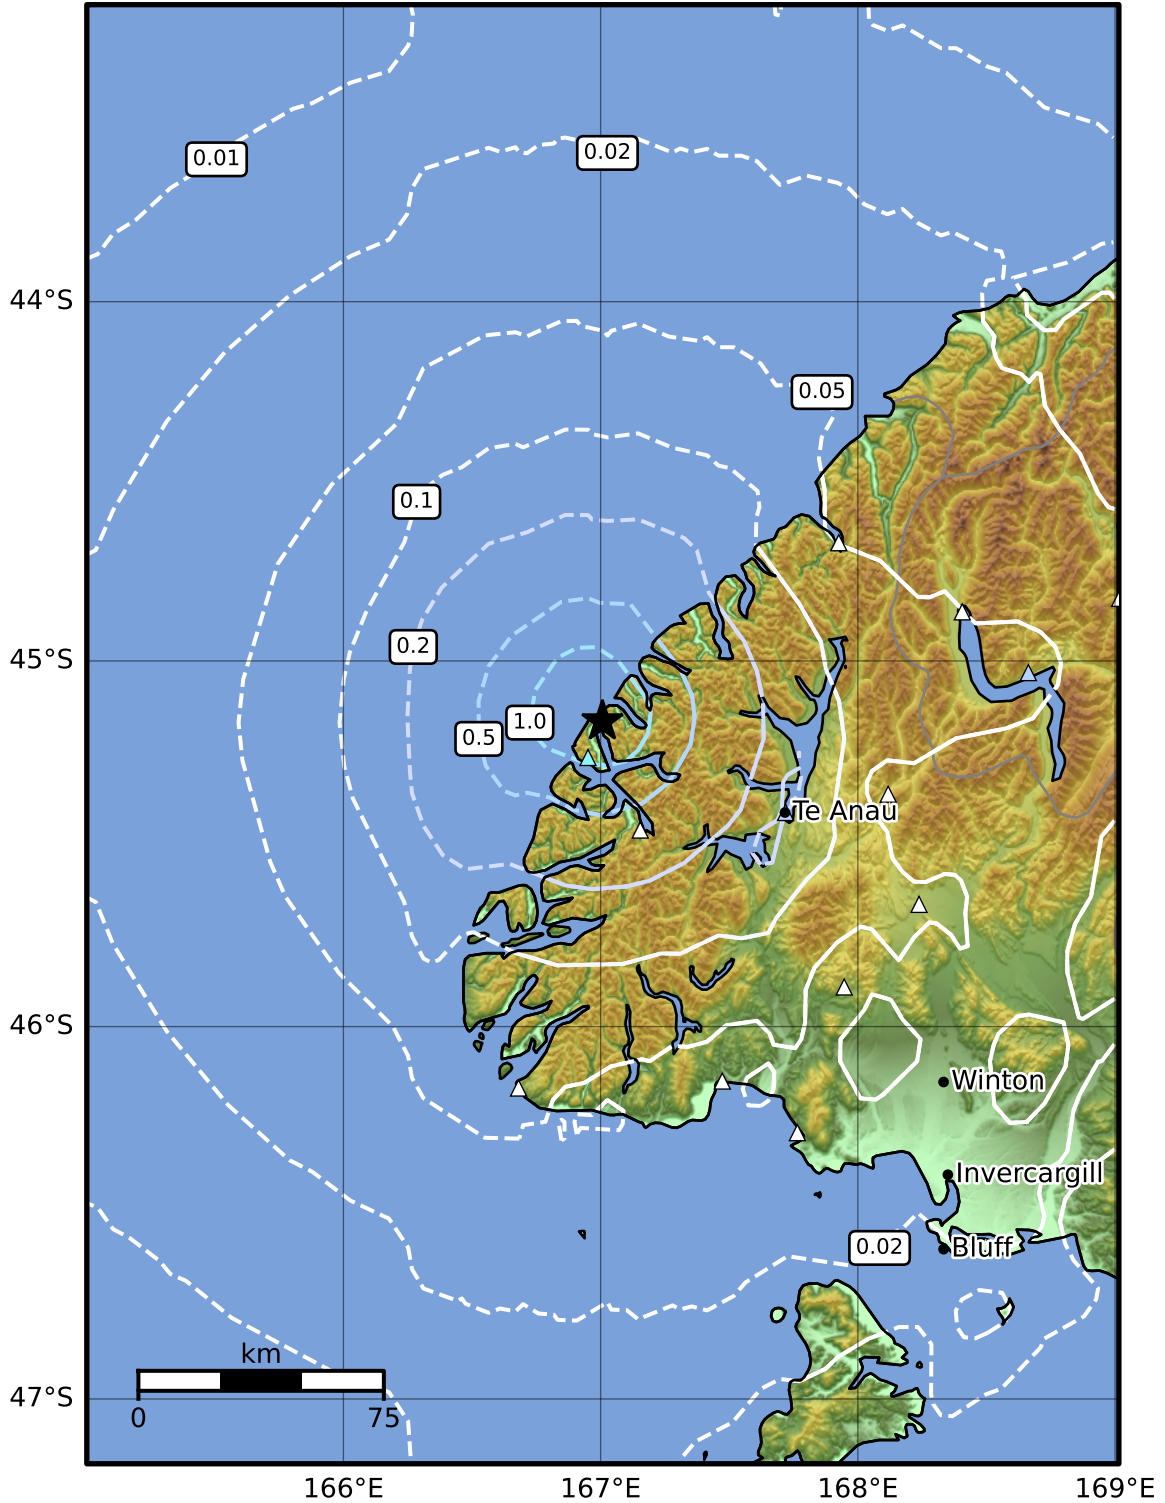

0.3 Second Peak Spectral Acceleration Map GNS Science  
ShakeMap: Fiordland

Jul 21, 2024 12:42:30 UTC M4.1 S45.17 E167.01 Depth: 16.3km ID:2024p547378

SA(0.3) (%g)	0.1	0.2	0.5	1	2	5	10	20	50	100	200
--------------	-----	-----	-----	---	---	---	----	----	----	-----	-----

Scale based on Moratalla et al.(2021) and Worden et al.(2012) Version 3: Processed 2024-07-21T13:14:44Z

△ Seismic Instrument ○ Reported Intensity ★ Epicenter