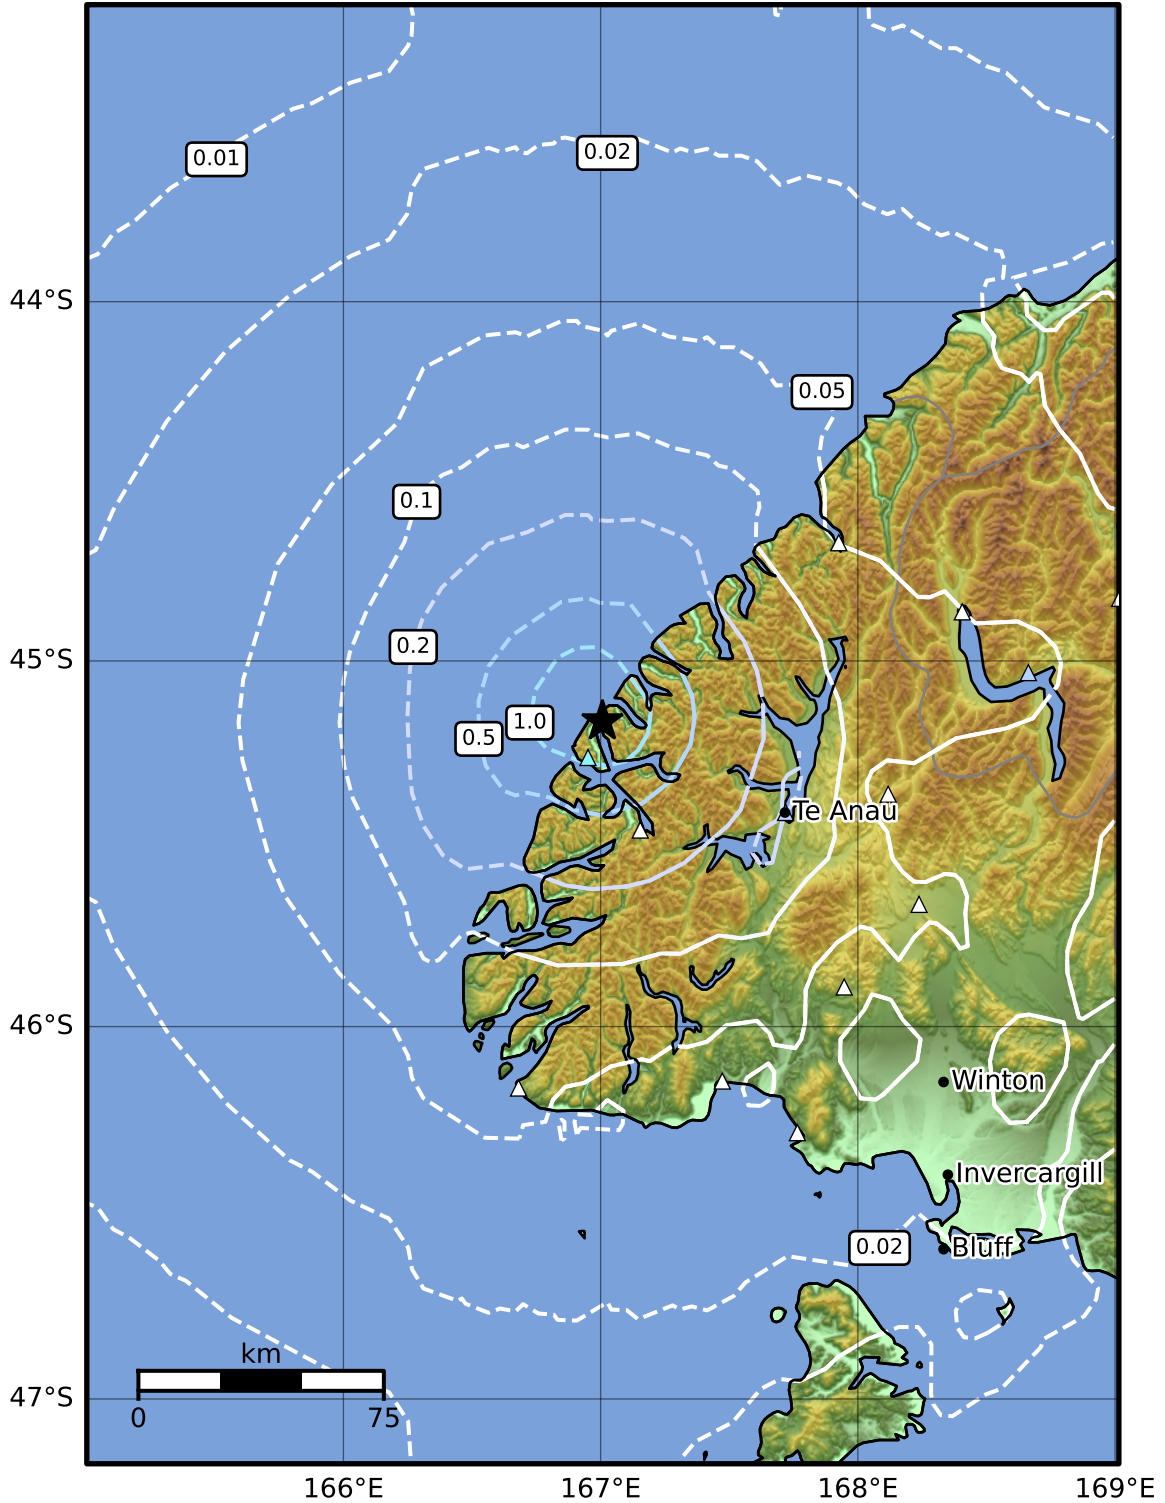

0.3 Second Peak Spectral Acceleration Map GNS Science  
ShakeMap: Fiordland

Jul 21, 2024 12:42:30 UTC M4.1 S45.17 E167.01 Depth: 16.3km ID:2024p547378

SA(0.3) (%g)	0.1	0.2	0.5	1	2	5	10	20	50	100	200
--------------	-----	-----	-----	---	---	---	----	----	----	-----	-----

Scale based on Moratalla et al.(2021) and Worden et al.(2012) Version 4: Processed 2024-07-21T13:44:42Z

△ Seismic Instrument ○ Reported Intensity ★ Epicenter