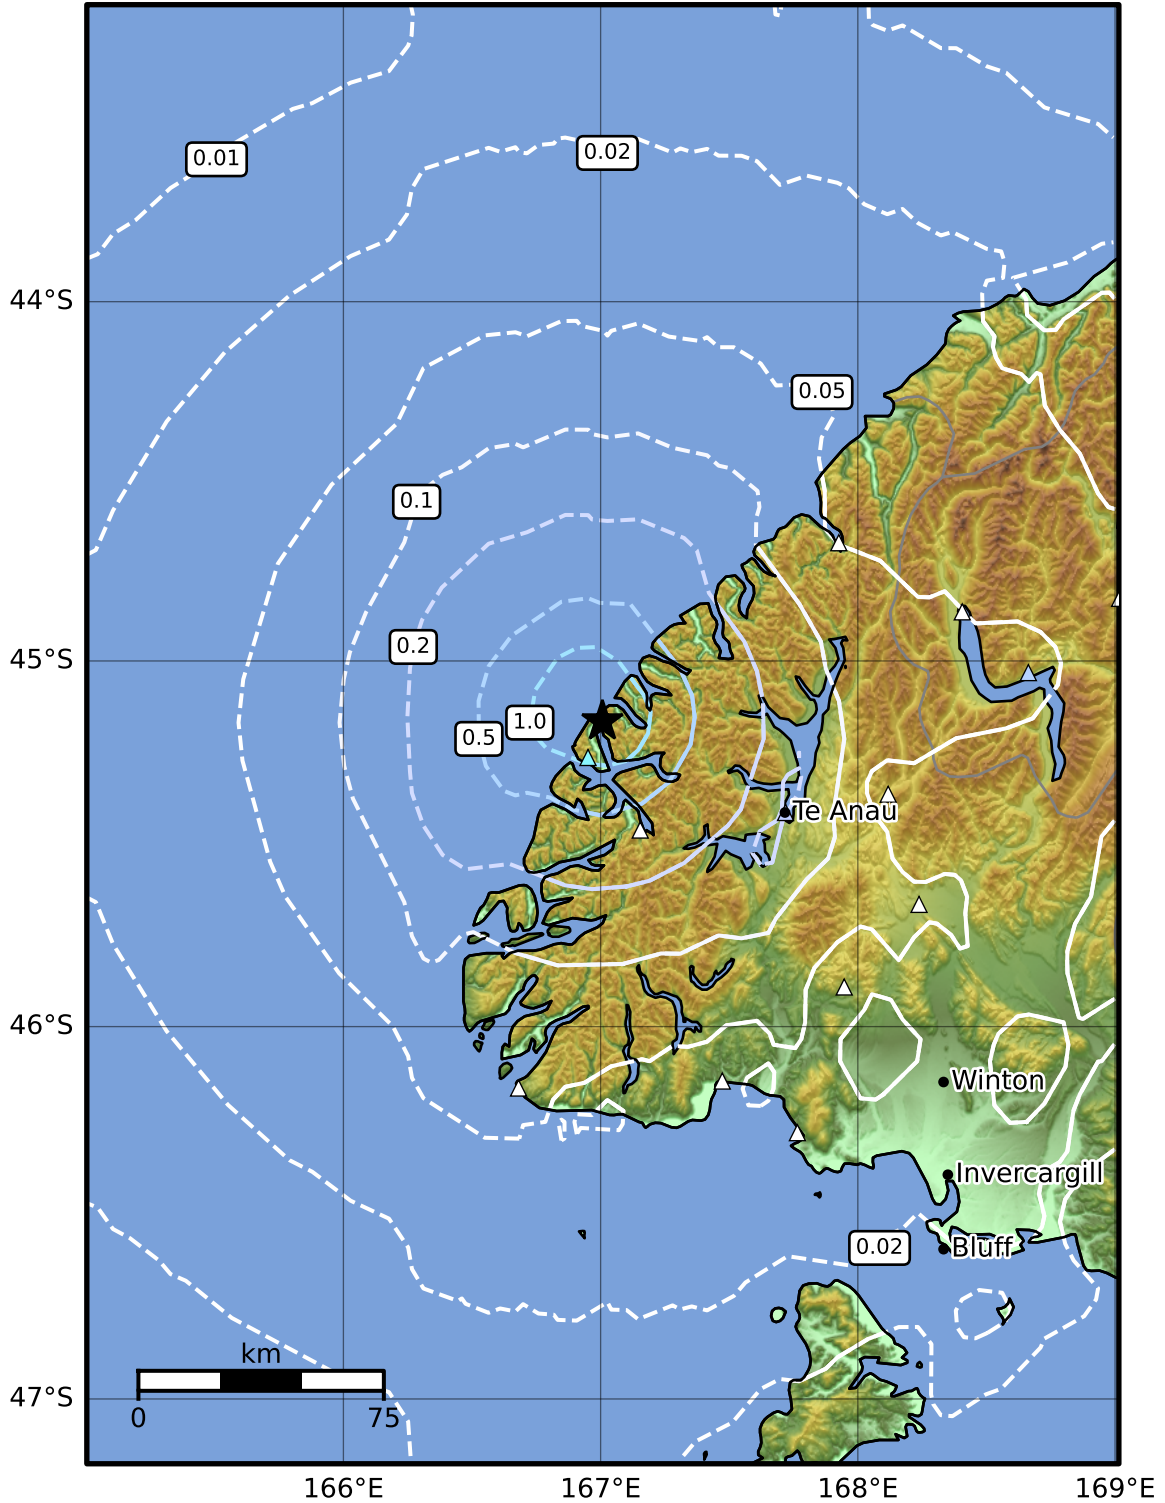

0.3 Second Peak Spectral Acceleration Map GNS Science  
ShakeMap: Fiordland

Jul 21, 2024 12:42:30 UTC M4.1 S45.17 E167.01 Depth: 16.3km ID:2024p547378

SA(0.3) (%g)	0.1	0.2	0.5	1	2	5	10	20	50	100	200
--------------	-----	-----	-----	---	---	---	----	----	----	-----	-----

Scale based on Moratalla et al.(2021) and Worden et al.(2012) Version 5: Processed 2024-07-21T14:44:45Z

△ Seismic Instrument ○ Reported Intensity ★ Epicenter