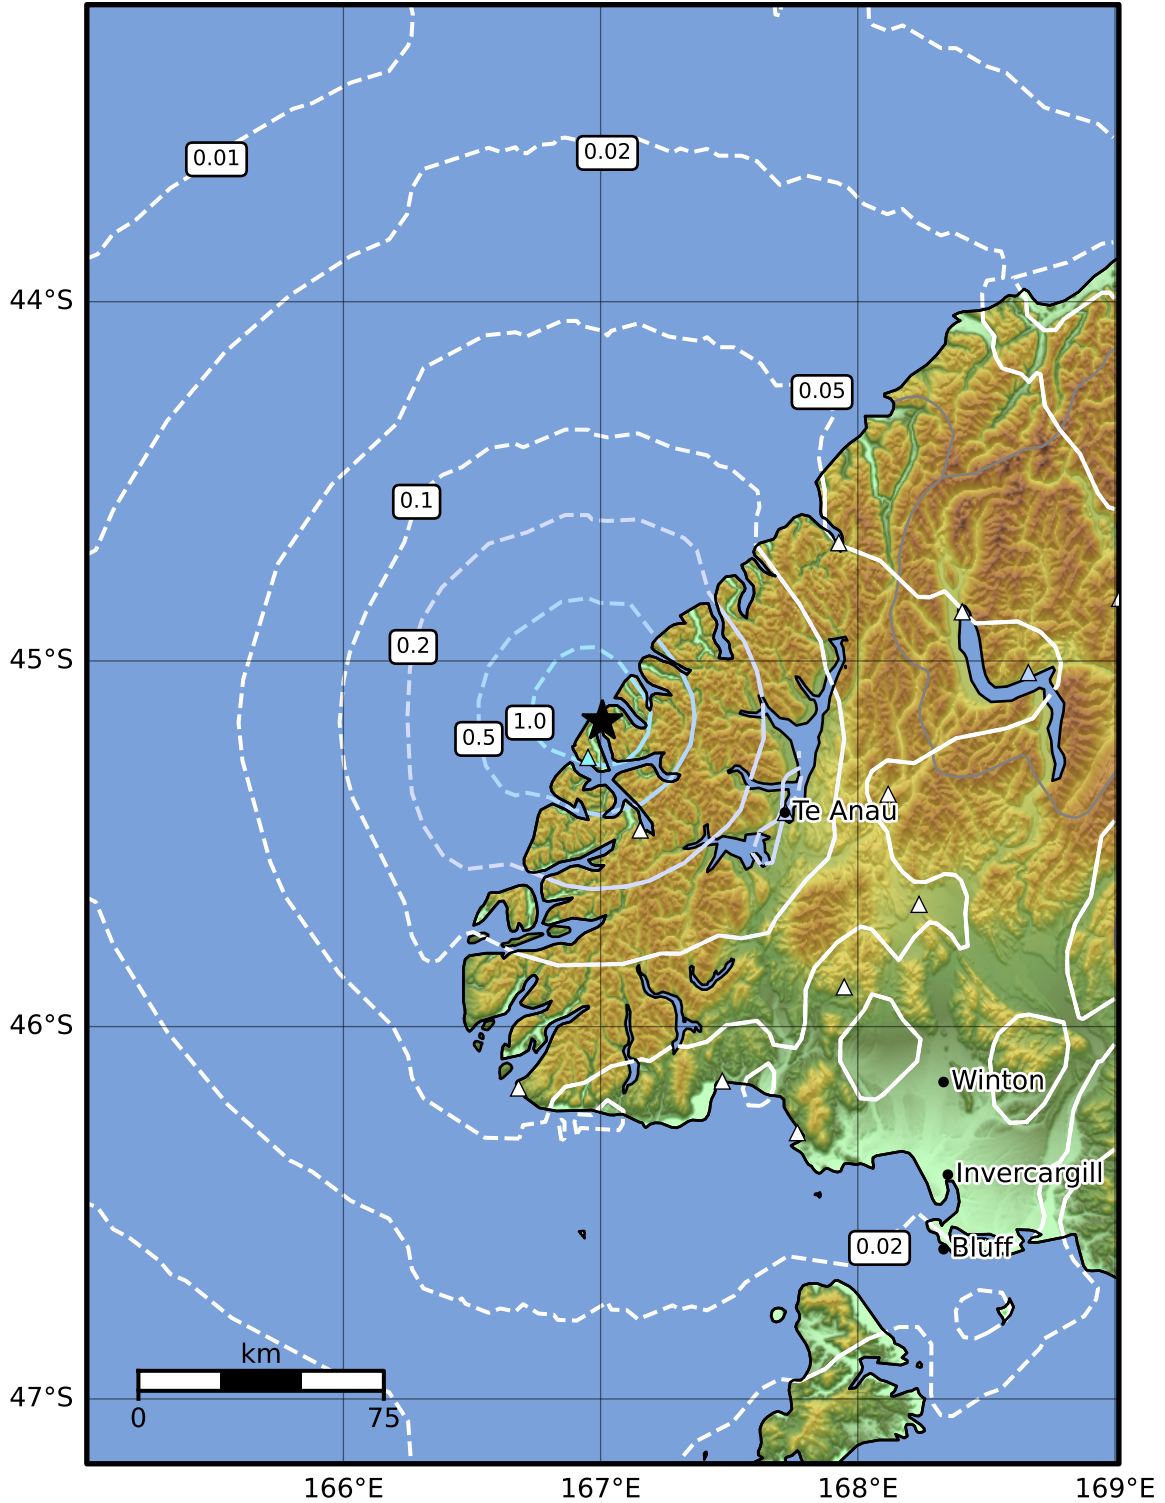

0.3 Second Peak Spectral Acceleration Map GNS Science
 ShakeMap: Fiordland

Jul 21, 2024 12:42:30 UTC M4.1 S45.17 E167.01 Depth: 16.3km ID:2024p547378

SA(0.3) (%g)	0.1	0.2	0.5	1	2	5	10	20	50	100	200
--------------	-----	-----	-----	---	---	---	----	----	----	-----	-----

Scale based on Moratalla et al.(2021) and Worden et al.(2012) Version 6: Processed 2024-07-21T15:45:10Z

△ Seismic Instrument ○ Reported Intensity ★ Epicenter