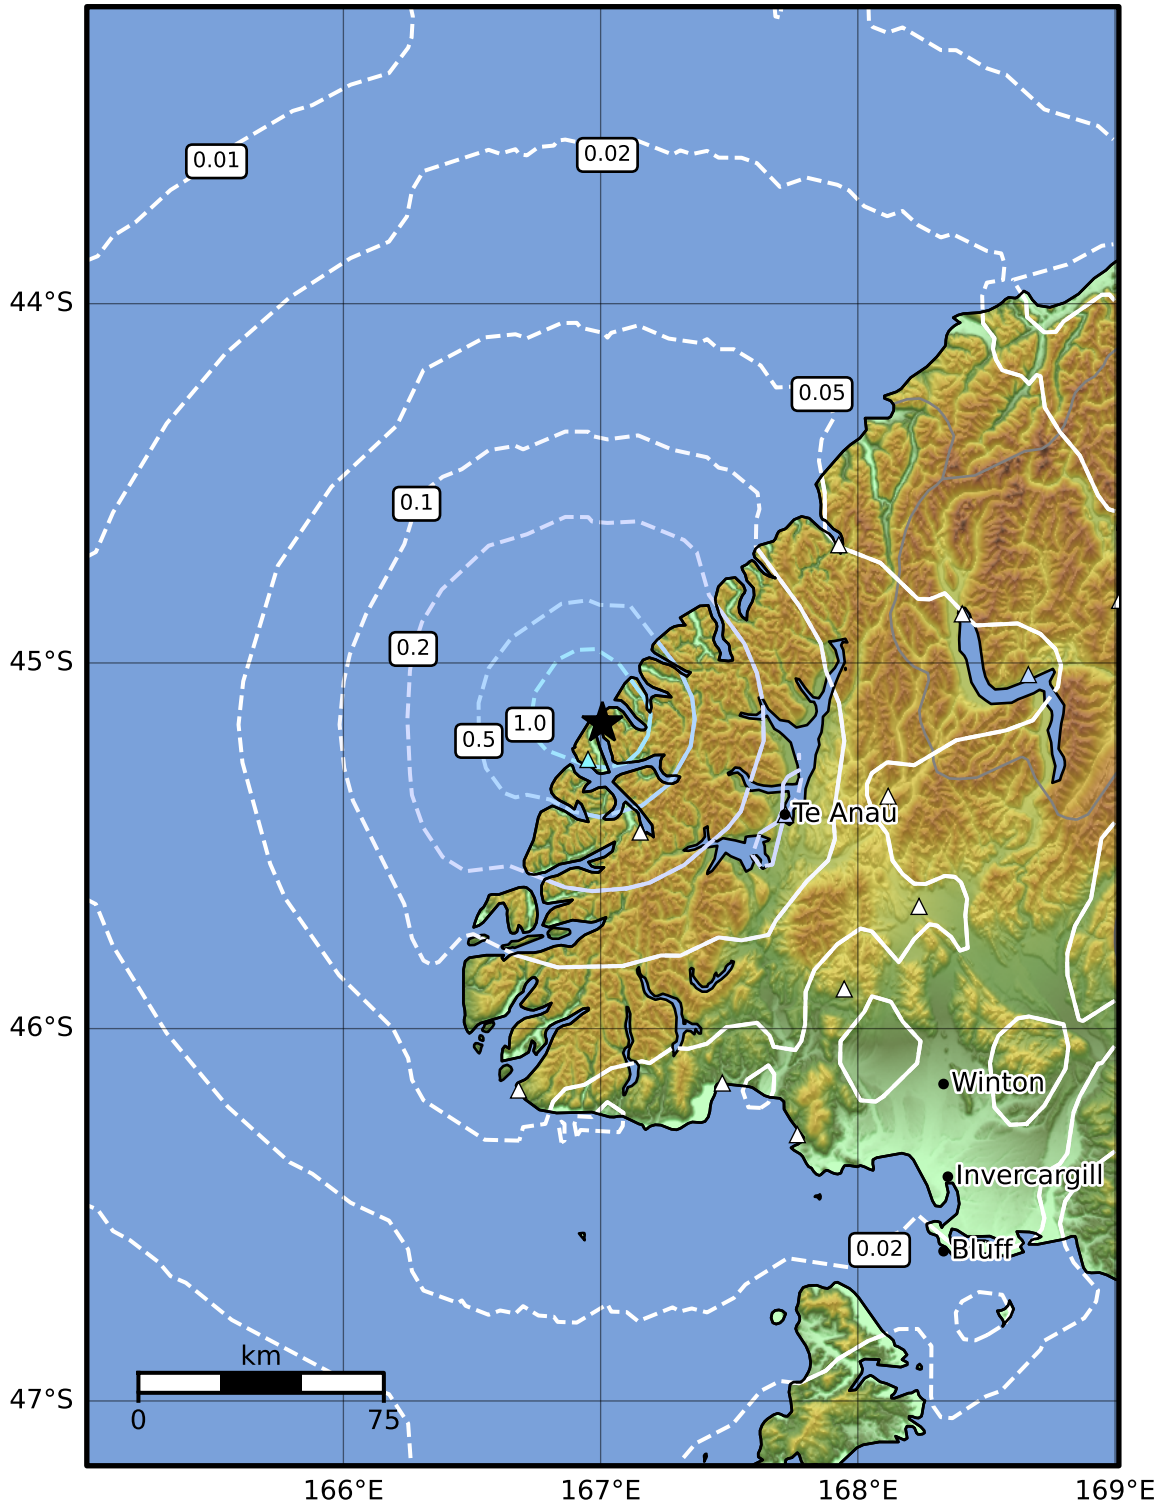

0.3 Second Peak Spectral Acceleration Map GNS Science
 ShakeMap: Fiordland

Jul 21, 2024 12:42:30 UTC M4.1 S45.17 E167.01 Depth: 16.3km ID:2024p547378

SA(0.3) (%g)	0.1	0.2	0.5	1	2	5	10	20	50	100	200
--------------	-----	-----	-----	---	---	---	----	----	----	-----	-----

Scale based on Moratalla et al.(2021) and Worden et al.(2012) Version 7: Processed 2024-07-21T18:44:45Z

△ Seismic Instrument ○ Reported Intensity ★ Epicenter