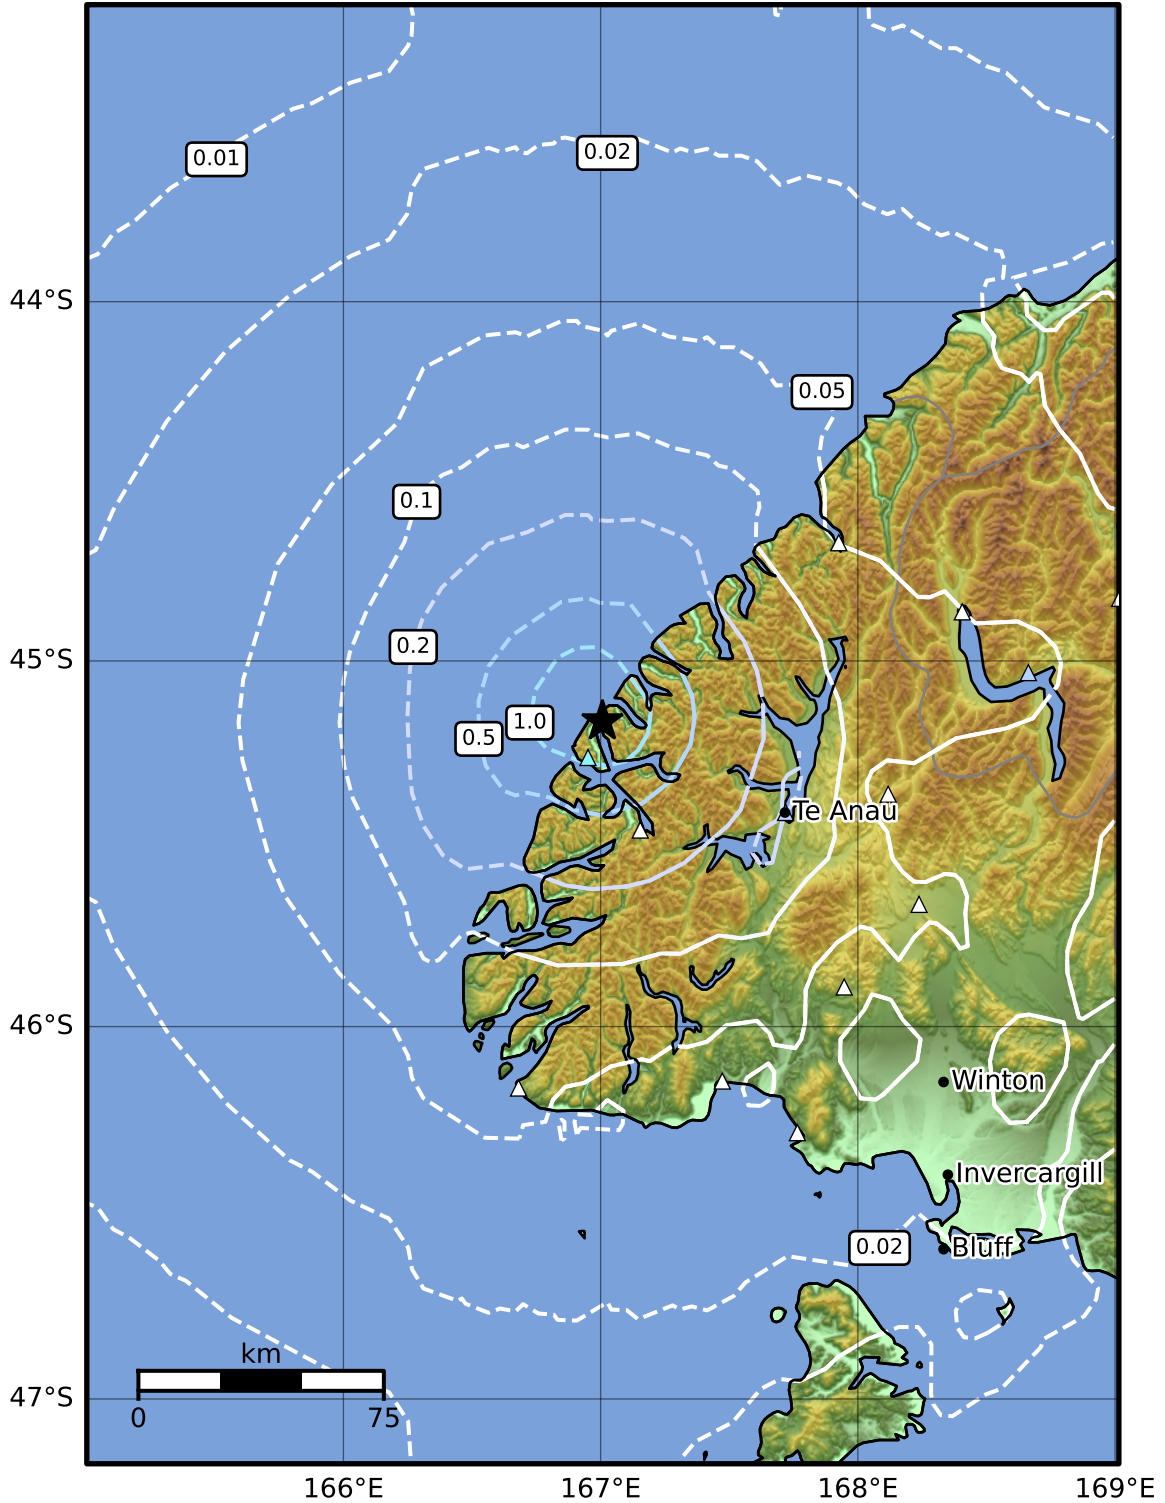

0.3 Second Peak Spectral Acceleration Map GNS Science  
ShakeMap: Fiordland

Jul 21, 2024 12:42:30 UTC M4.1 S45.17 E167.01 Depth: 16.3km ID:2024p547378

SA(0.3) (%g)	0.1	0.2	0.5	1	2	5	10	20	50	100	200
--------------	-----	-----	-----	---	---	---	----	----	----	-----	-----

Scale based on Moratalla et al.(2021) and Worden et al.(2012) Version 8: Processed 2024-07-22T12:44:46Z

△ Seismic Instrument ○ Reported Intensity ★ Epicenter