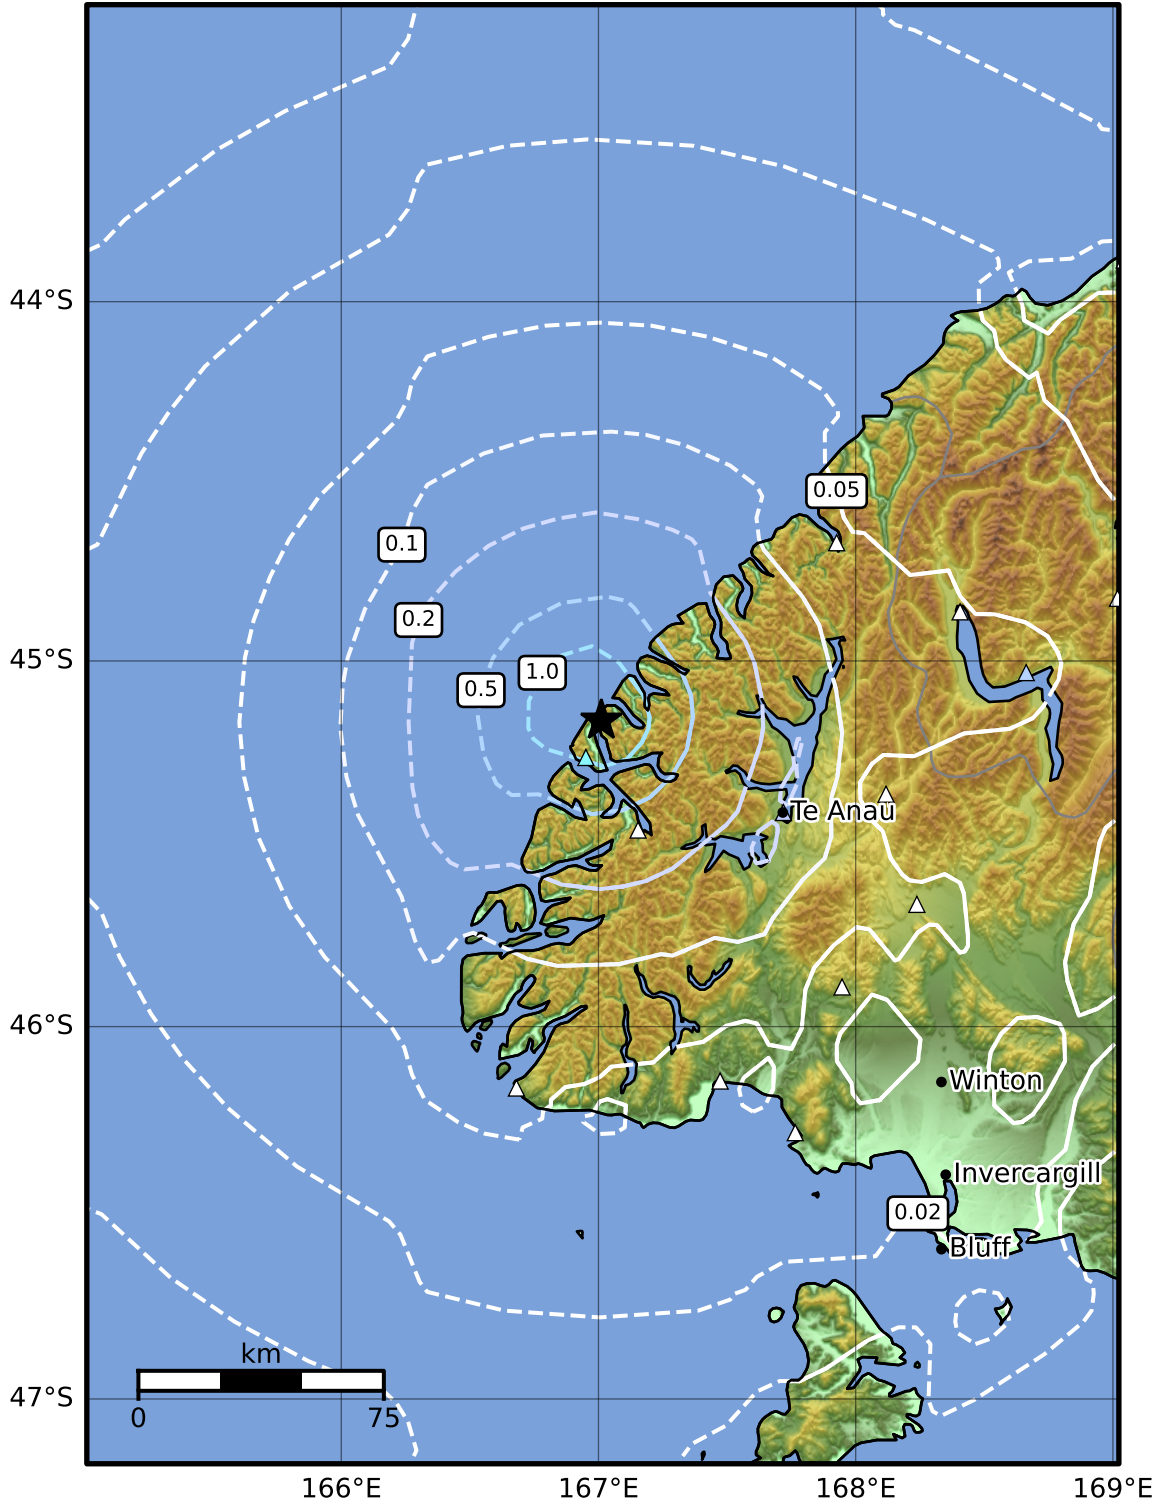

0.3 Second Peak Spectral Acceleration Map GNS Science  
ShakeMap: Fiordland

Jul 21, 2024 12:42:30 UTC M4.1 S45.16 E167.01 Depth: 16.7km ID:2024p547378

SA(0.3) (%g)	0.1	0.2	0.5	1	2	5	10	20	50	100	200
--------------	-----	-----	-----	---	---	---	----	----	----	-----	-----

Scale based on Moratalla et al.(2021) and Worden et al.(2012) Version 9: Processed 2024-07-25T02:31:41Z

△ Seismic Instrument ○ Reported Intensity ★ Epicenter