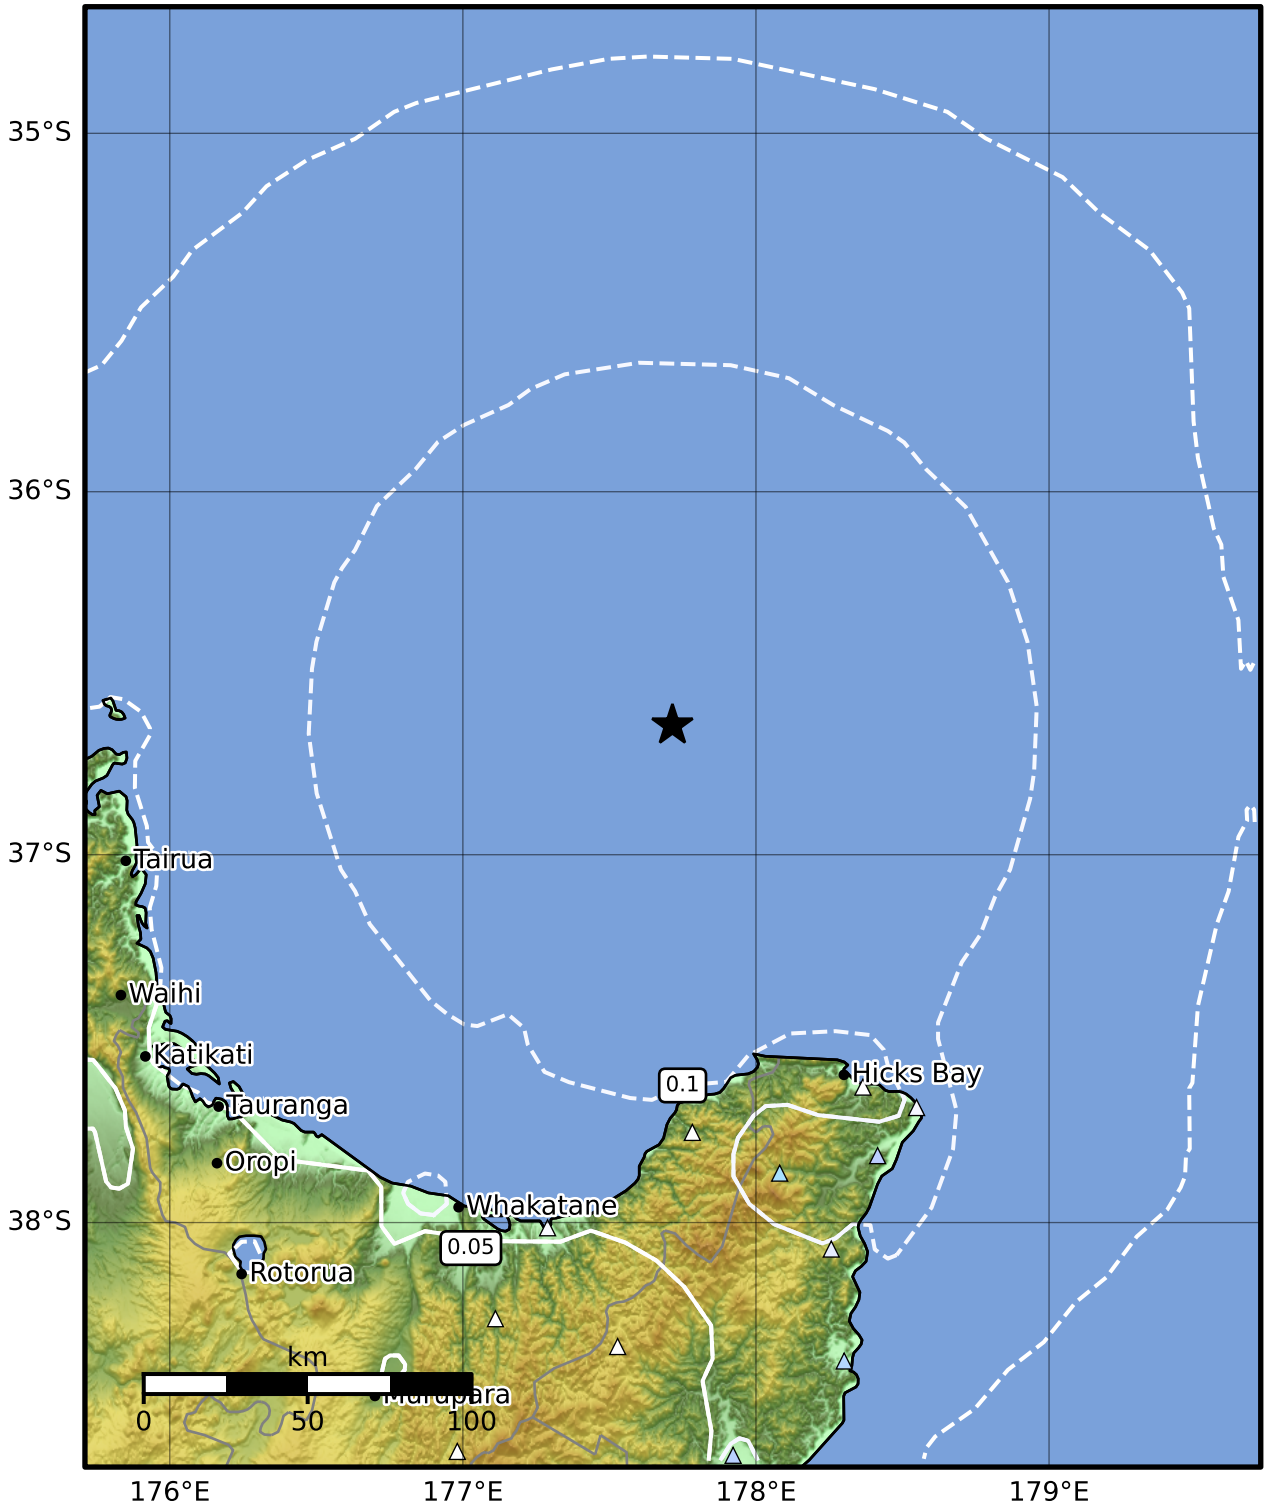

0.3 Second Peak Spectral Acceleration Map GNS Science

ShakeMap: Raukumara Plain

Jul 27, 2024 01:53:35 UTC M4.2 S36.65 E177.72 Depth: 170.3km ID:2024p562375

Scale based on Moratalla et al.(2021) and Worden et al.(2012) Version 1: Processed 2024-07-27T02:00:03Z

△ Seismic Instrument ○ Reported Intensity ★ Epicenter