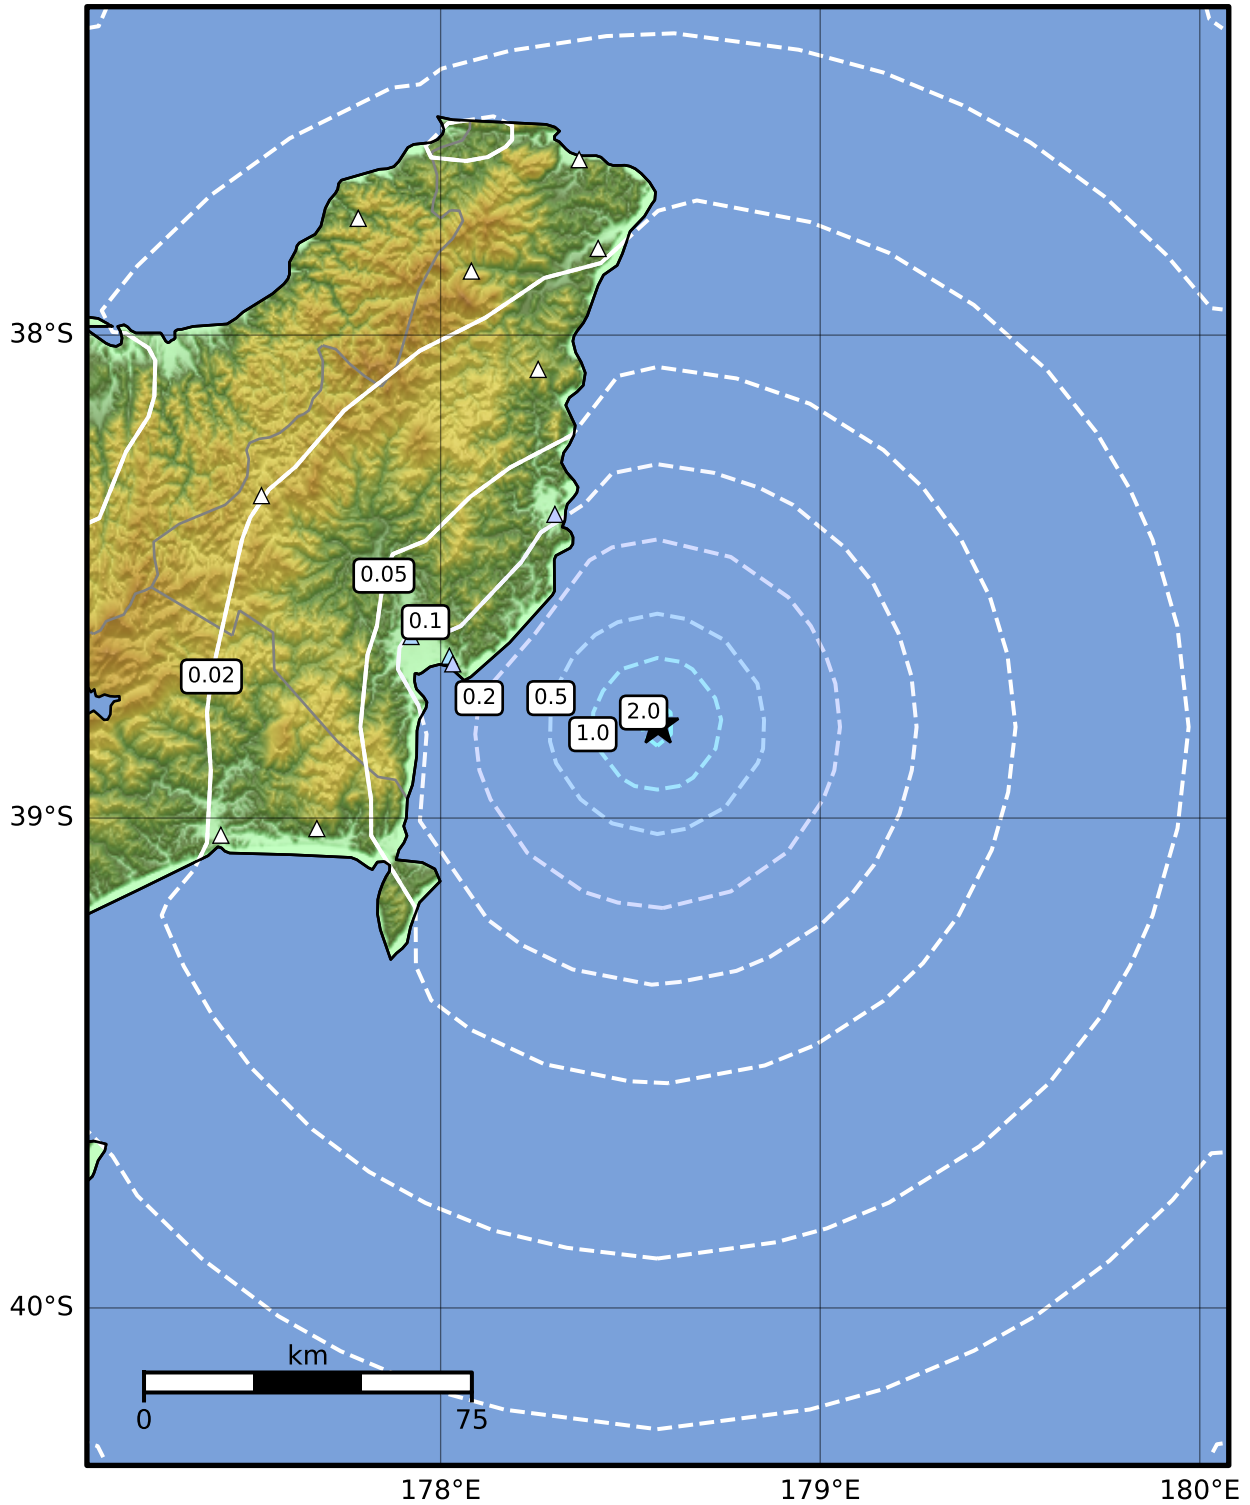

0.3 Second Peak Spectral Acceleration Map GNS Science

ShakeMap: Hikurangi Trough

Aug 04, 2024 14:21:52 UTC M3.5 S38.81 E178.57 Depth: 12.0km ID:2024p585401

SA(0.3) (%g)	0.1	0.2	0.5	1	2	5	10	20	50	100	200
---------------------	------------	------------	------------	----------	----------	----------	-----------	-----------	-----------	------------	------------

Scale based on Moratalla et al.(2021) and Worden et al.(2012) Version 1: Processed 2024-08-04T14:26:26Z
 △ Seismic Instrument ○ Reported Intensity ★ Epicenter