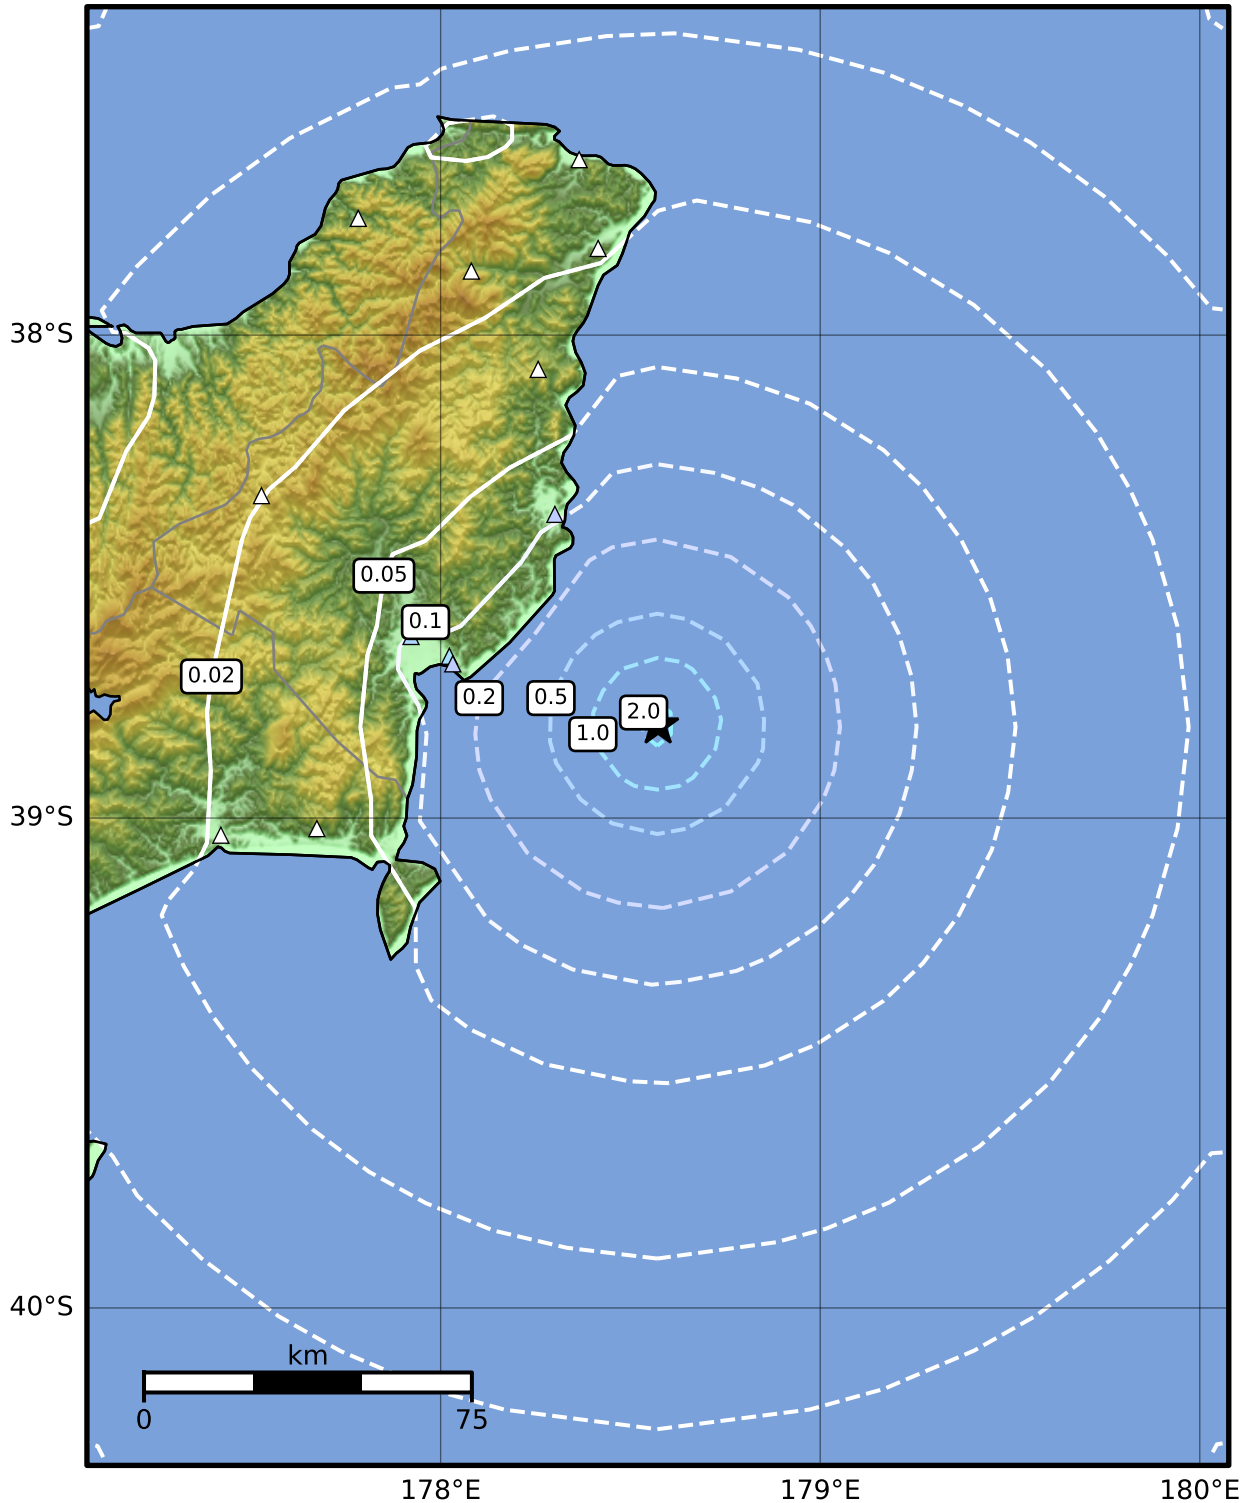

0.3 Second Peak Spectral Acceleration Map GNS Science

ShakeMap: Hikurangi Trough

Aug 04, 2024 14:21:52 UTC M3.5 S38.81 E178.57 Depth: 12.0km ID:2024p585401

SA(0.3) (%g)	0.1	0.2	0.5	1	2	5	10	20	50	100	200
---------------------	------------	------------	------------	----------	----------	----------	-----------	-----------	-----------	------------	------------

Scale based on Moratalla et al.(2021) and Worden et al.(2012) Version 3: Processed 2024-08-04T15:08:59Z
 Δ Seismic Instrument ○ Reported Intensity ★ Epicenter