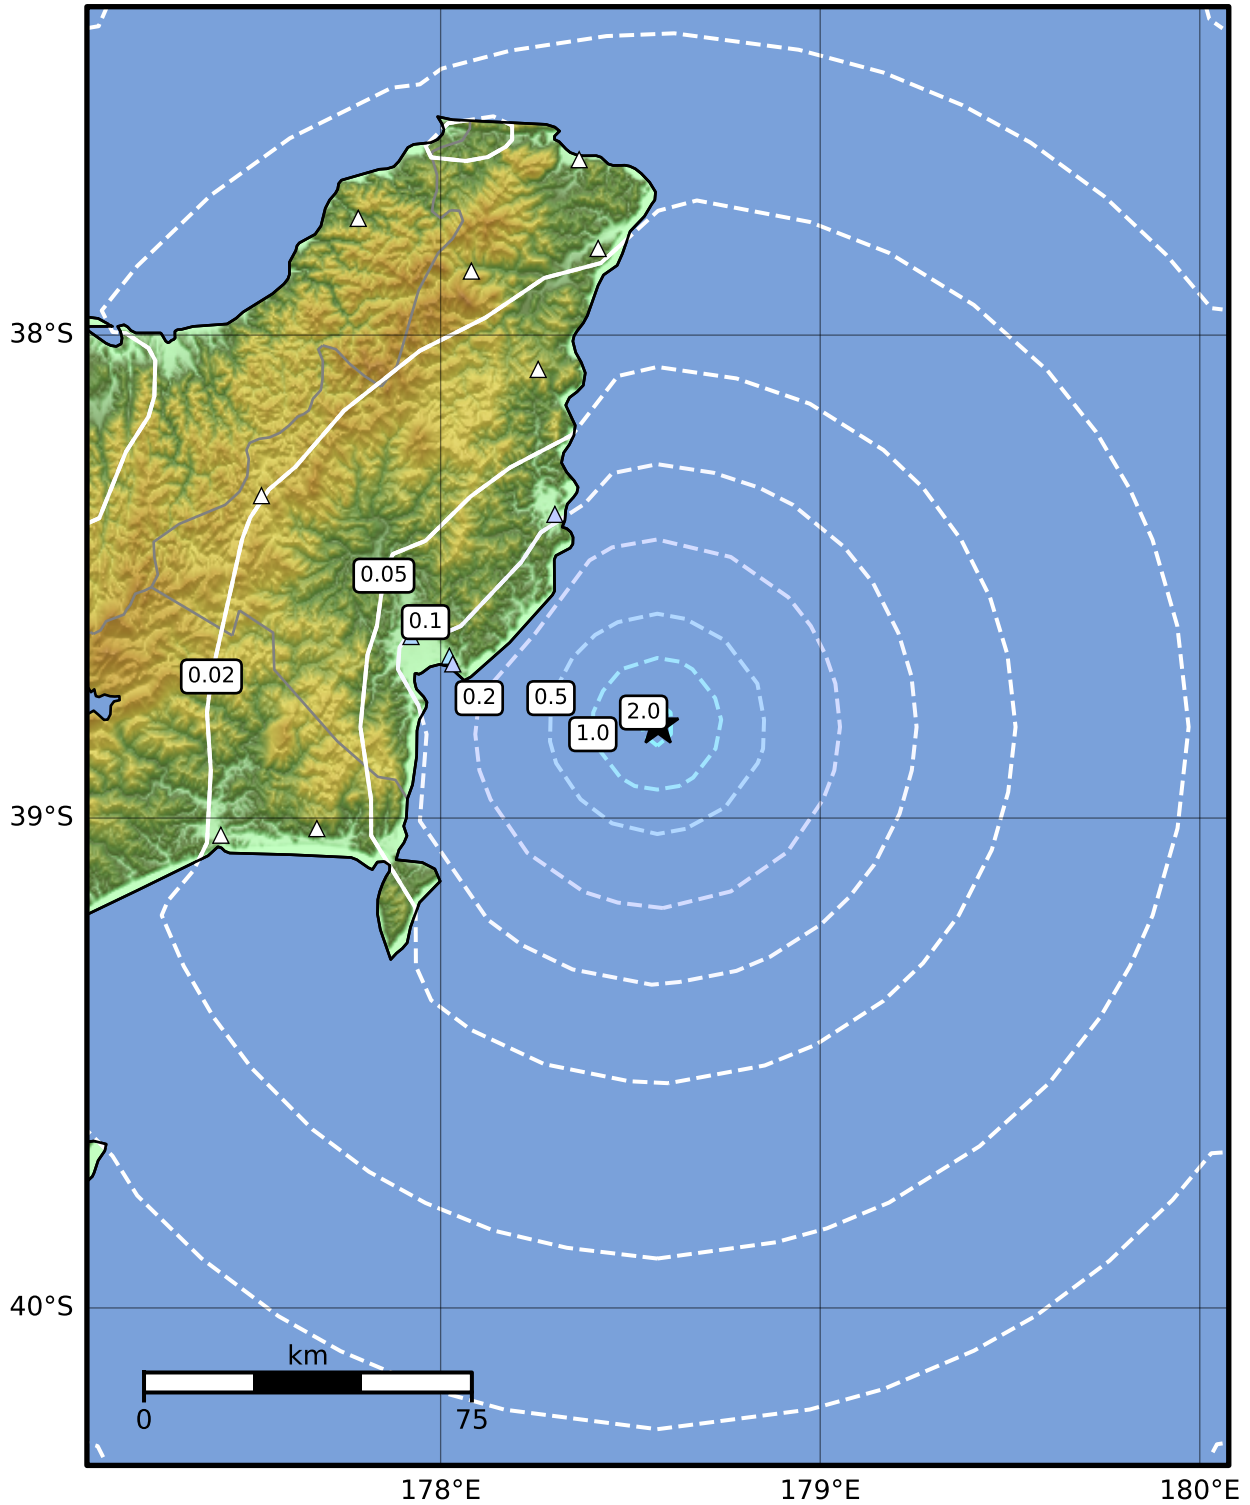

0.3 Second Peak Spectral Acceleration Map GNS Science

ShakeMap: Hikurangi Trough

Aug 04, 2024 14:21:52 UTC M3.5 S38.81 E178.57 Depth: 12.0km ID:2024p585401

<b>SA(0.3) (%g)</b>	<b>0.1</b>	<b>0.2</b>	<b>0.5</b>	<b>1</b>	<b>2</b>	<b>5</b>	<b>10</b>	<b>20</b>	<b>50</b>	<b>100</b>	<b>200</b>
---------------------	------------	------------	------------	----------	----------	----------	-----------	-----------	-----------	------------	------------

Scale based on Moratalla et al.(2021) and Worden et al.(2012) Version 4: Processed 2024-08-04T15:23:57Z  
 Δ Seismic Instrument ○ Reported Intensity ★ Epicenter