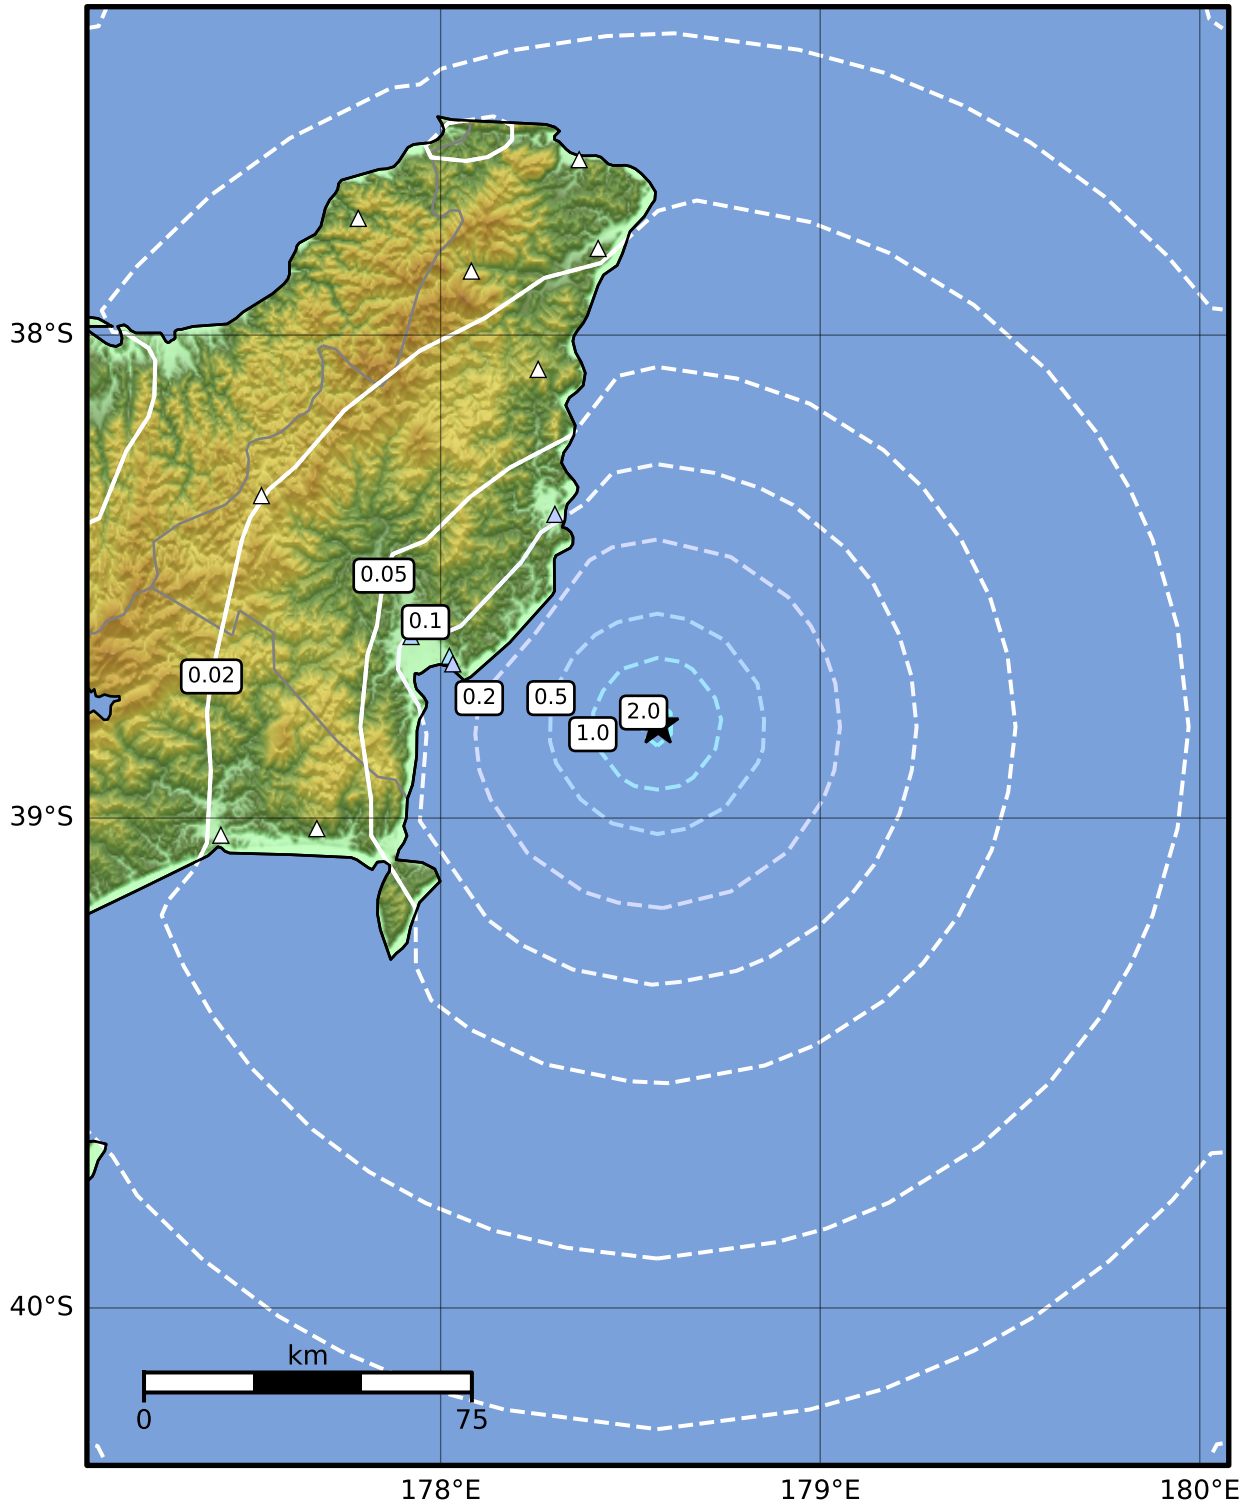

0.3 Second Peak Spectral Acceleration Map GNS Science

ShakeMap: Hikurangi Trough

Aug 04, 2024 14:21:52 UTC M3.5 S38.81 E178.57 Depth: 12.0km ID:2024p585401

SA(0.3) (%g)	0.1	0.2	0.5	1	2	5	10	20	50	100	200
---------------------	------------	------------	------------	----------	----------	----------	-----------	-----------	-----------	------------	------------

Scale based on Moratalla et al.(2021) and Worden et al.(2012) Version 7: Processed 2024-08-04T20:23:39Z
 Δ Seismic Instrument ○ Reported Intensity ★ Epicenter