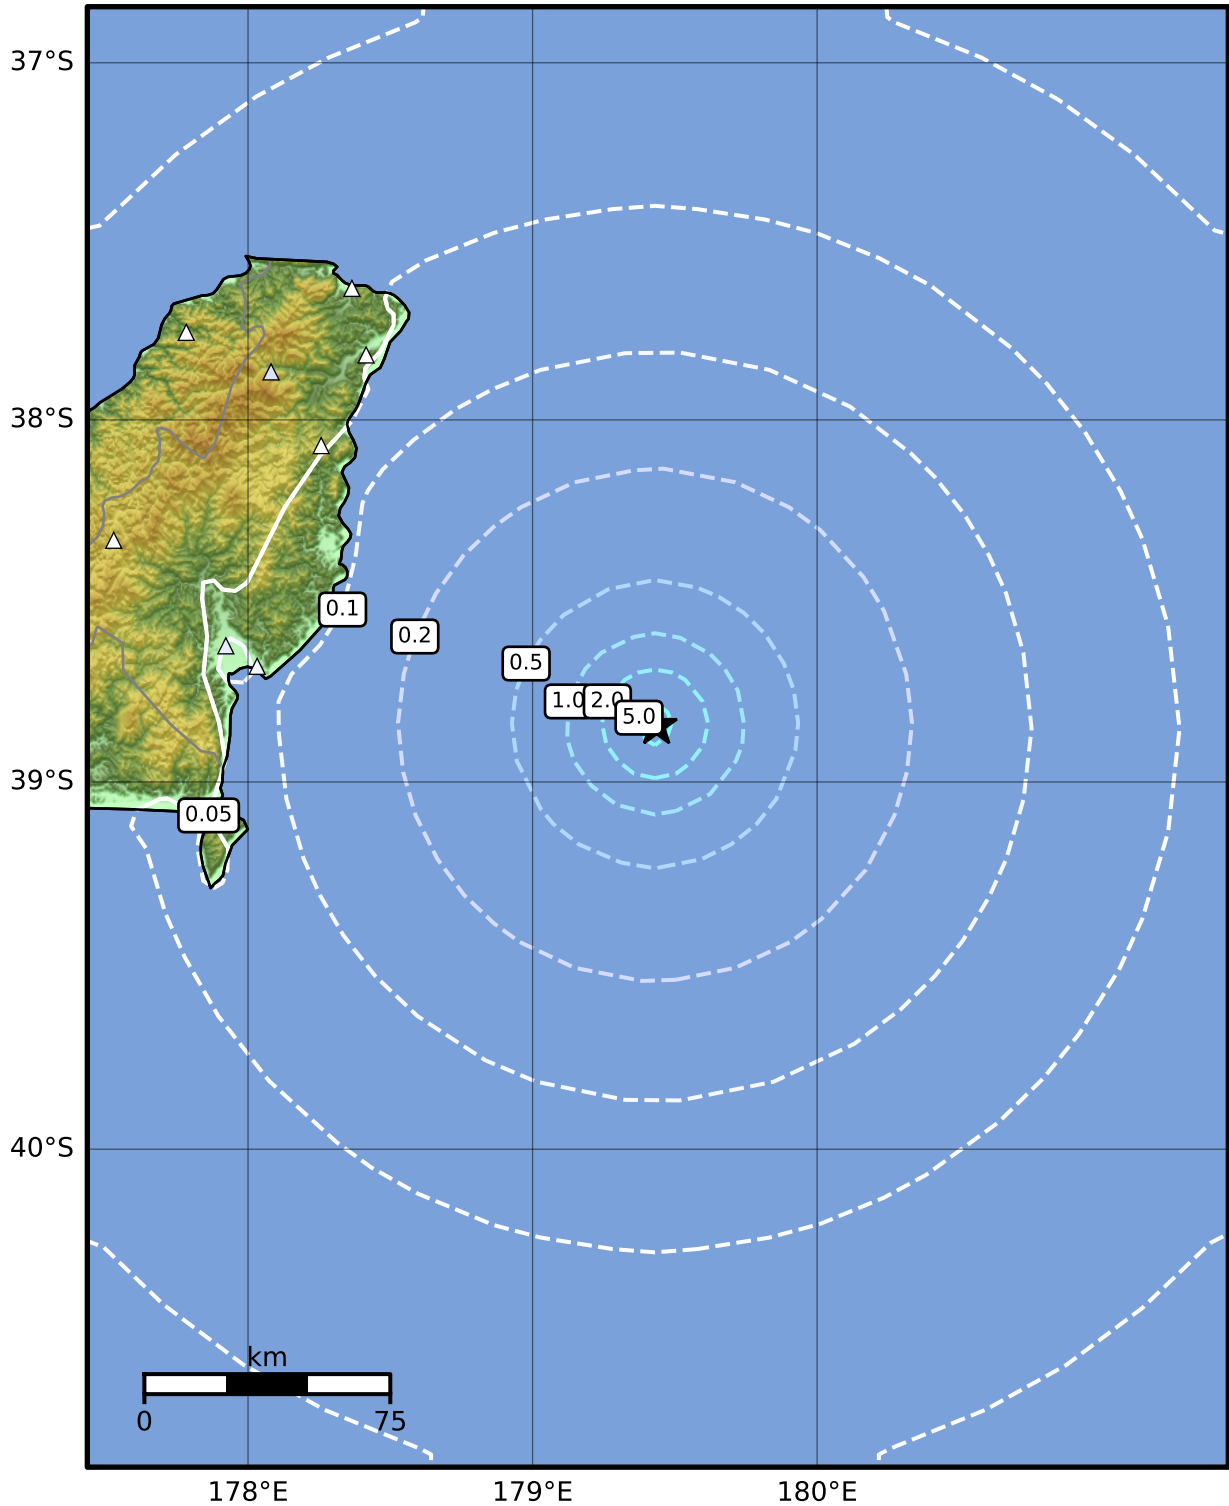

0.3 Second Peak Spectral Acceleration Map GNS Science

ShakeMap: Hikurangi Trough

Aug 04, 2024 23:08:53 UTC M4.3 S38.85 E179.44 Depth: 5.0km ID:2024p586390

SA(0.3) (%g)	0.1	0.2	0.5	1	2	5	10	20	50	100	200
---------------------	------------	------------	------------	----------	----------	----------	-----------	-----------	-----------	------------	------------

Scale based on Moratalla et al.(2021) and Worden et al.(2012) Version 5: Processed 2024-08-05T02:11:36Z

△ Seismic Instrument ○ Reported Intensity ★ Epicenter