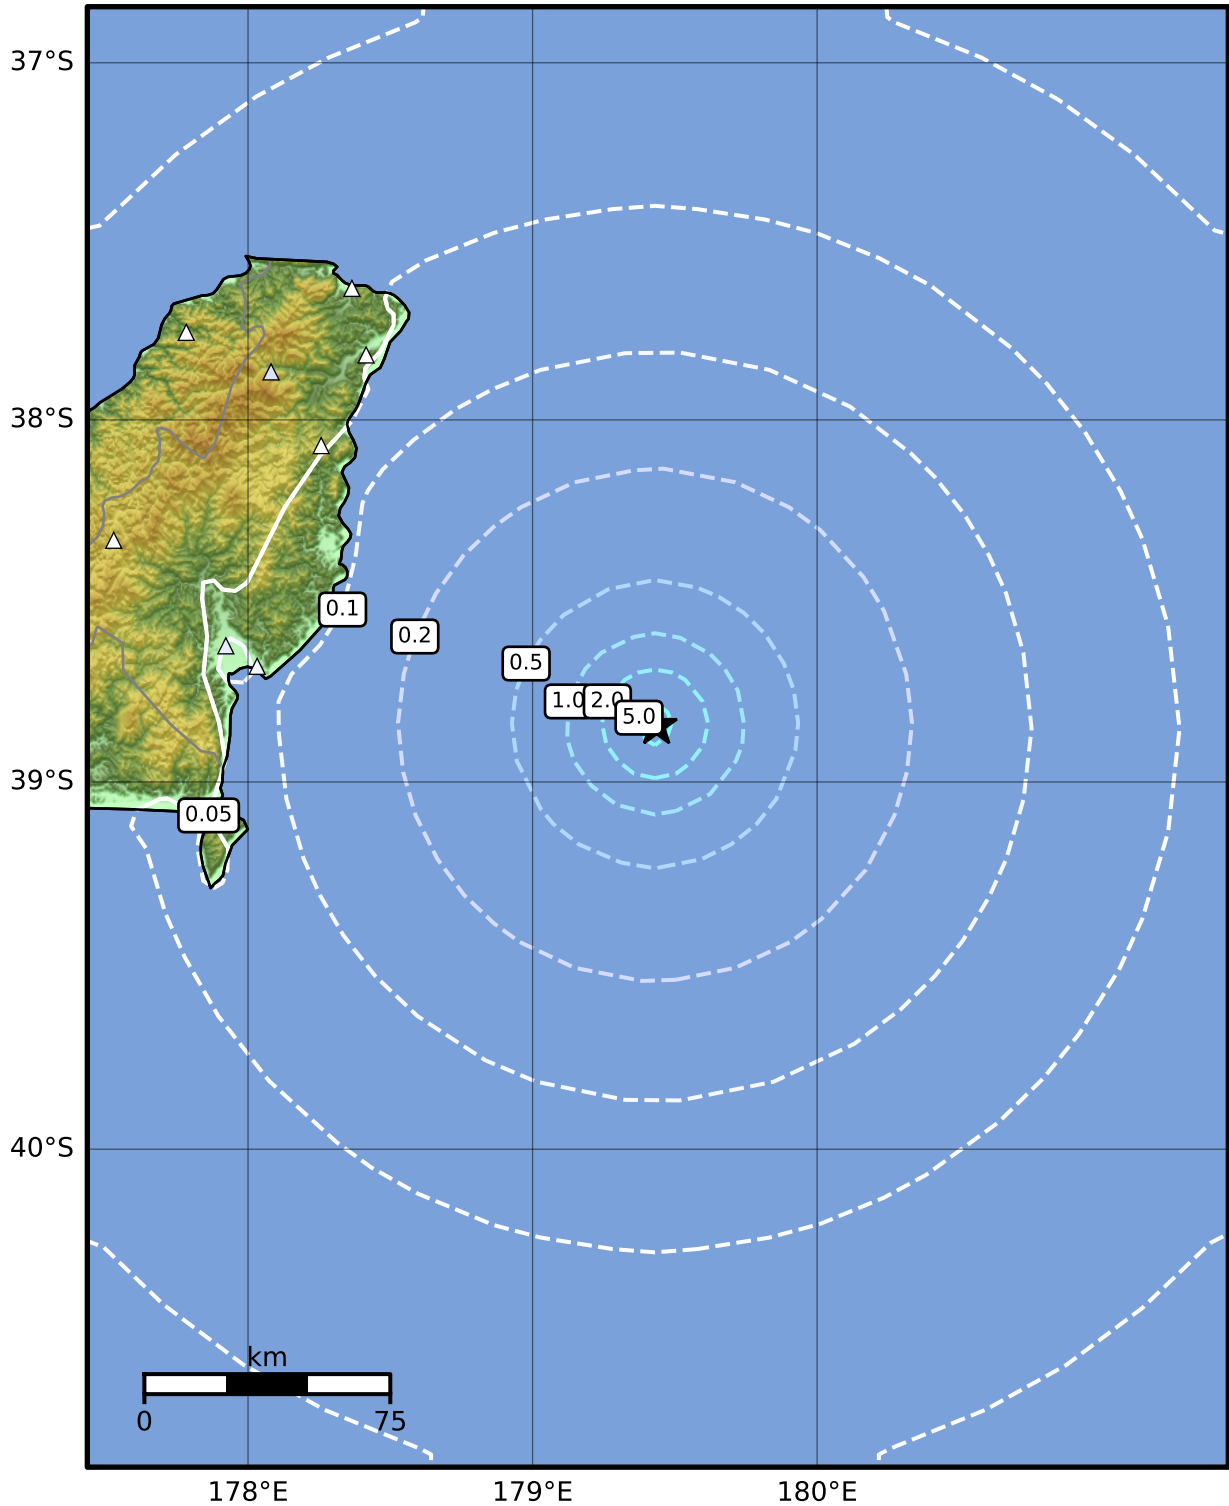

0.3 Second Peak Spectral Acceleration Map GNS Science

ShakeMap: Hikurangi Trough

Aug 04, 2024 23:08:53 UTC M4.3 S38.85 E179.44 Depth: 5.0km ID:2024p586390

SA(0.3) (%g)	0.1	0.2	0.5	1	2	5	10	20	50	100	200
---------------------	------------	------------	------------	----------	----------	----------	-----------	-----------	-----------	------------	------------

Scale based on Moratalla et al.(2021) and Worden et al.(2012) Version 7: Processed 2024-08-05T23:11:52Z

△ Seismic Instrument ○ Reported Intensity ★ Epicenter