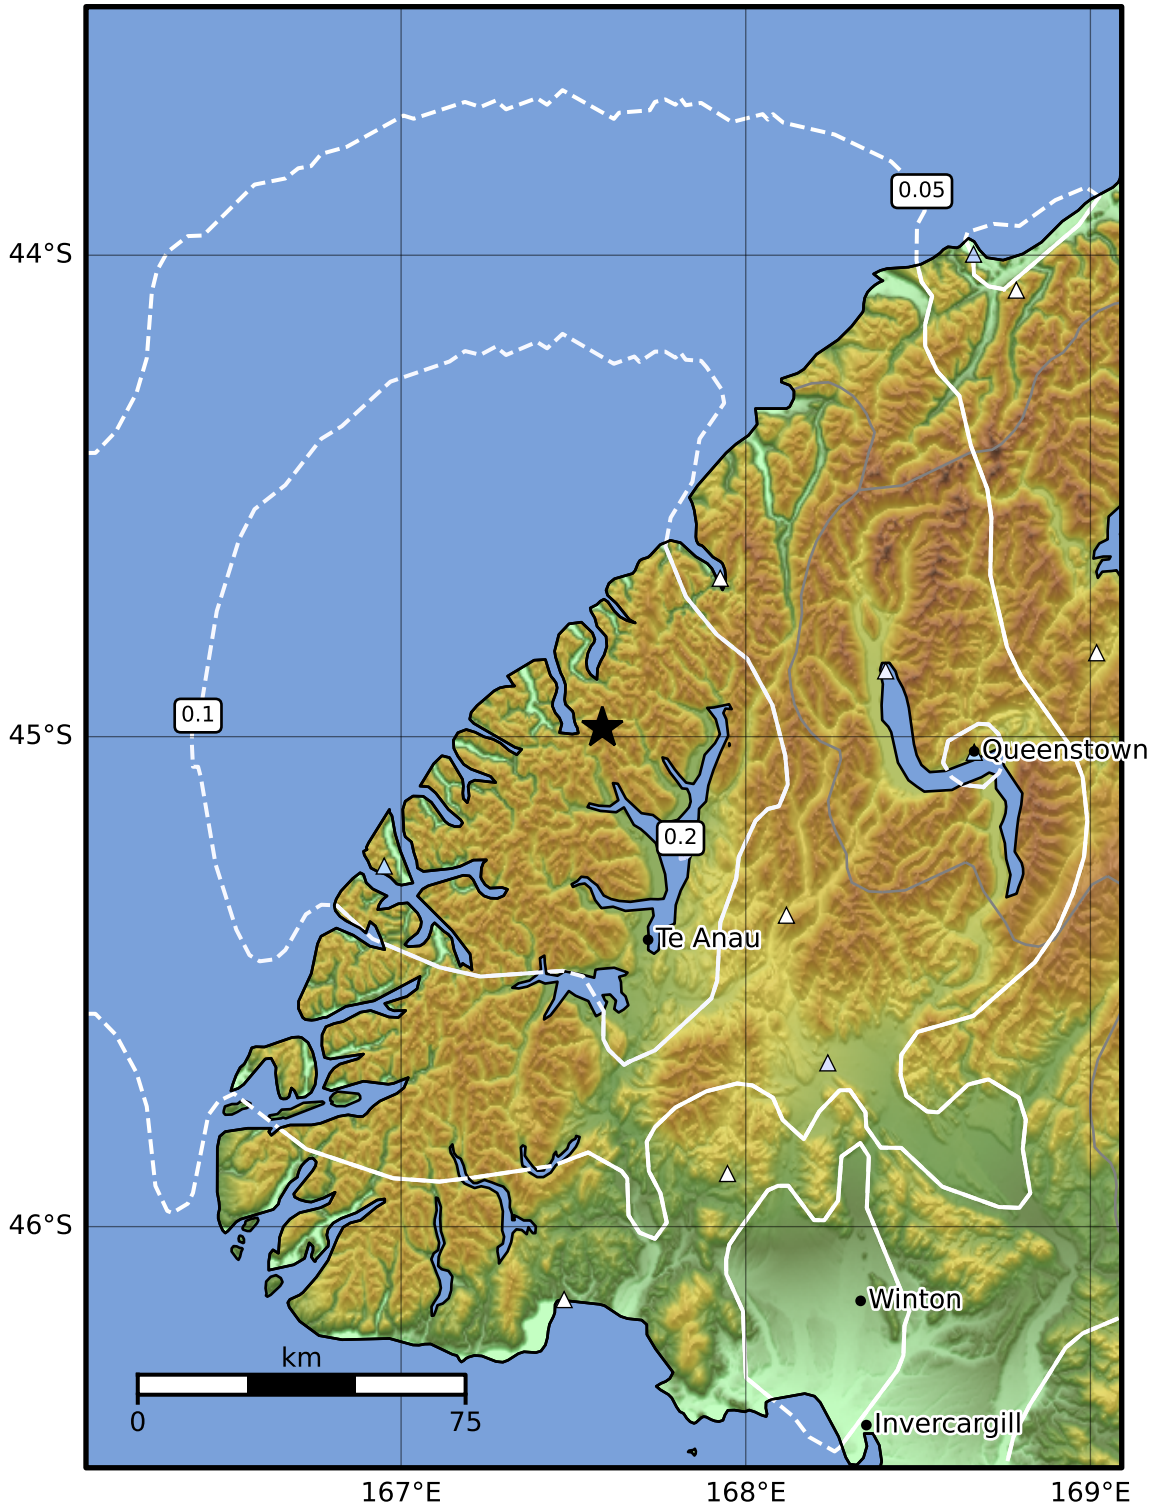

0.3 Second Peak Spectral Acceleration Map GNS Science
ShakeMap: Fiordland

Aug 12, 2024 22:17:55 UTC M3.6 S44.98 E167.58 Depth: 82.2km ID:2024p607916

SA(0.3) (%g)	0.1	0.2	0.5	1	2	5	10	20	50	100	200
--------------	-----	-----	-----	---	---	---	----	----	----	-----	-----

Scale based on Moratalla et al.(2021) and Worden et al.(2012) Version 1: Processed 2024-08-12T22:22:27Z

△ Seismic Instrument ○ Reported Intensity ★ Epicenter