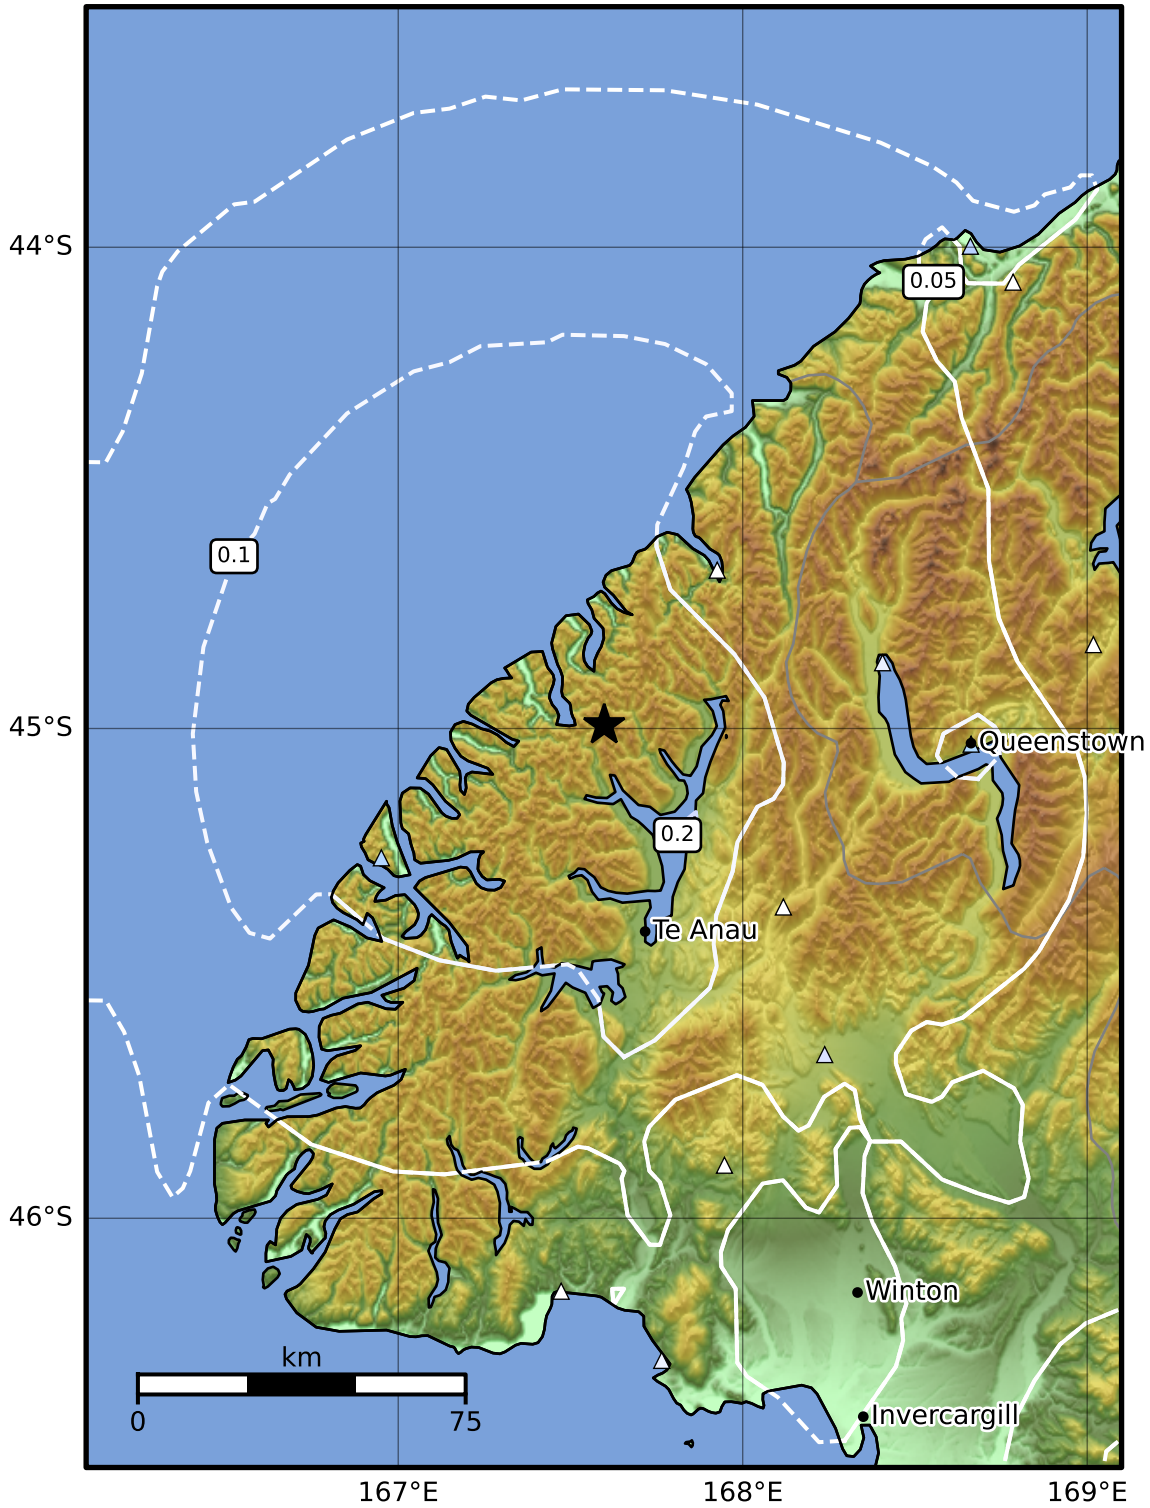

0.3 Second Peak Spectral Acceleration Map GNS Science
ShakeMap: Fiordland

Aug 12, 2024 22:17:55 UTC M3.6 S44.99 E167.60 Depth: 81.8km ID:2024p607916

SA(0.3) (%g)	0.1	0.2	0.5	1	2	5	10	20	50	100	200
---------------------	------------	------------	------------	----------	----------	----------	-----------	-----------	-----------	------------	------------

Scale based on Moratalla et al.(2021) and Worden et al.(2012) Version 2: Processed 2024-08-12T22:31:21Z

△ Seismic Instrument ○ Reported Intensity ★ Epicenter