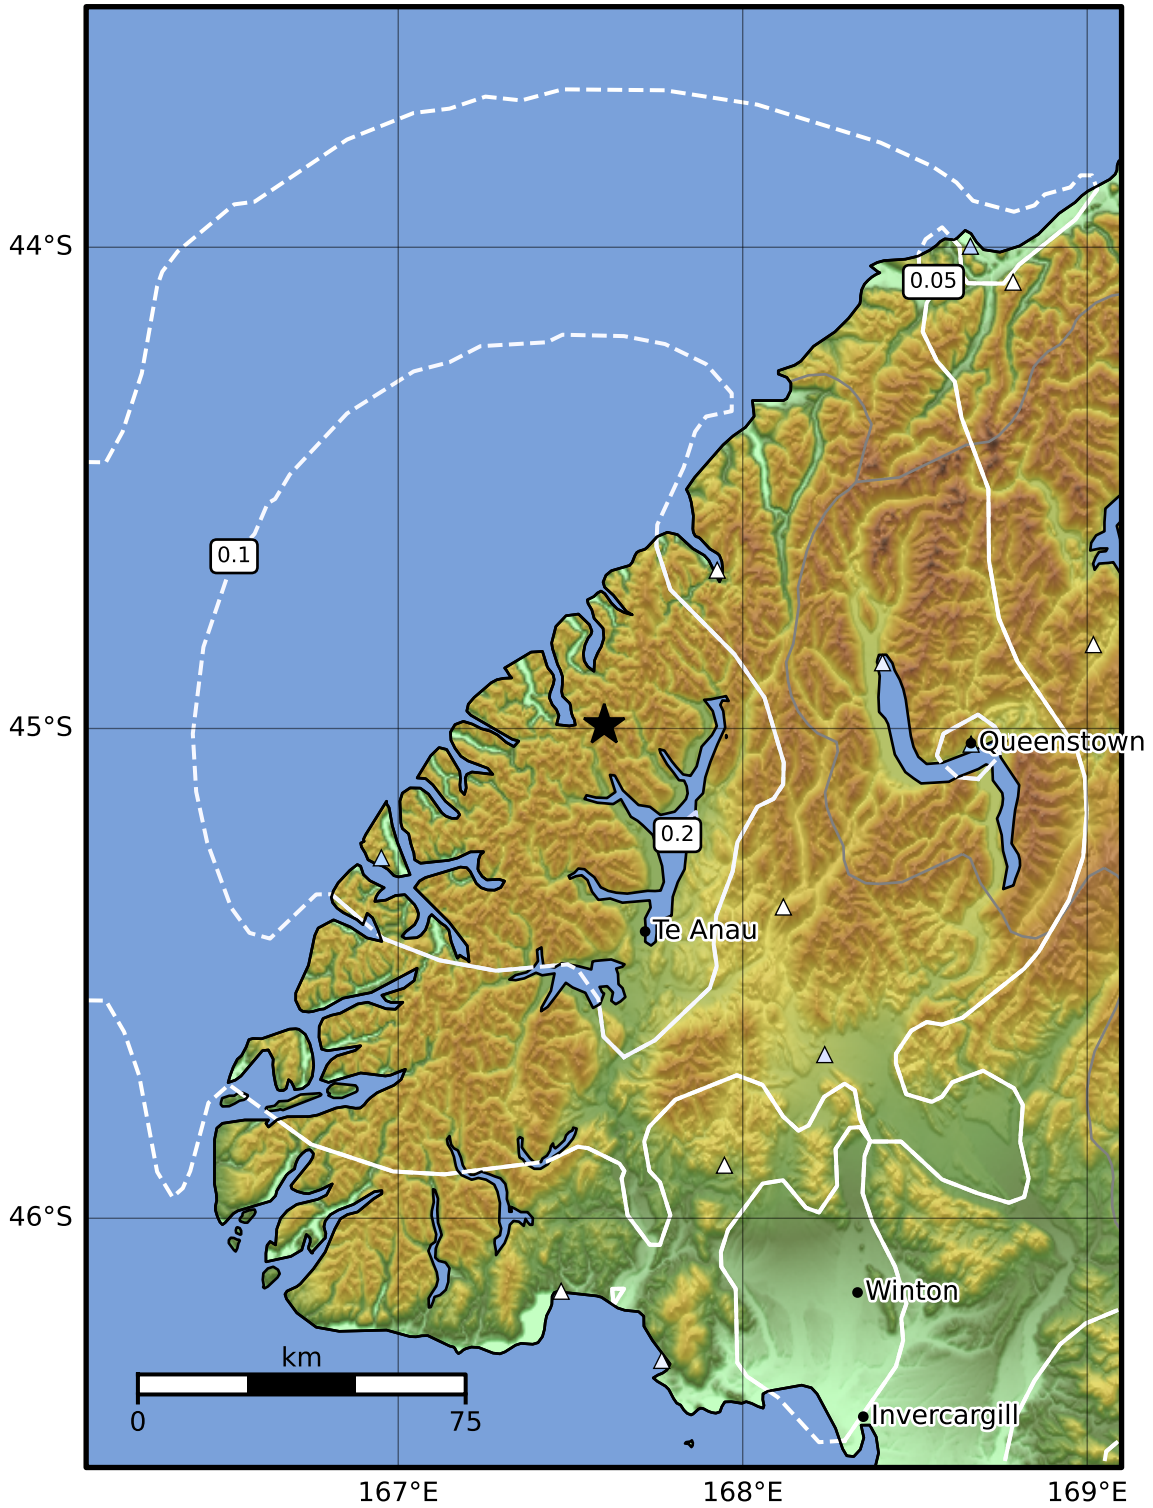

0.3 Second Peak Spectral Acceleration Map GNS Science
ShakeMap: Fiordland

Aug 12, 2024 22:17:55 UTC M3.6 S44.99 E167.60 Depth: 81.8km ID:2024p607916

SA(0.3) (%g)	0.1	0.2	0.5	1	2	5	10	20	50	100	200
---------------------	------------	------------	------------	----------	----------	----------	-----------	-----------	-----------	------------	------------

Scale based on Moratalla et al.(2021) and Worden et al.(2012) Version 3: Processed 2024-08-12T22:49:37Z

△ Seismic Instrument ○ Reported Intensity ★ Epicenter