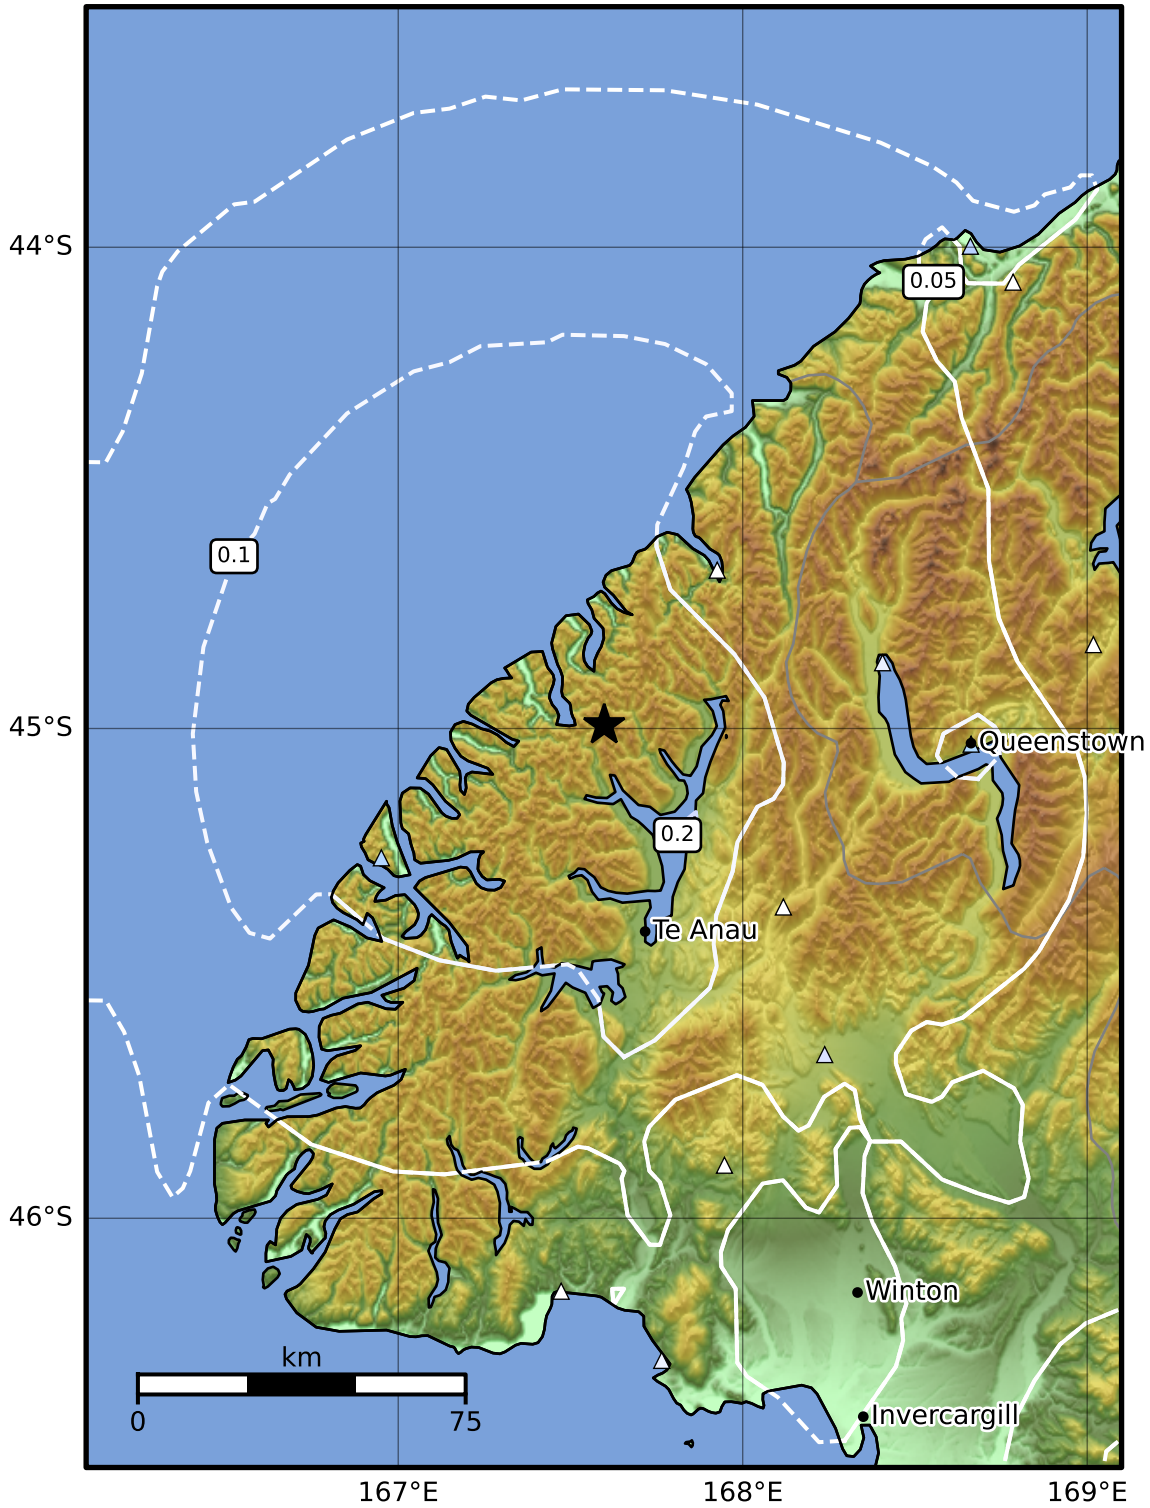

0.3 Second Peak Spectral Acceleration Map GNS Science
ShakeMap: Fiordland

Aug 12, 2024 22:17:55 UTC M3.6 S44.99 E167.60 Depth: 81.8km ID:2024p607916

SA(0.3) (%g)	0.1	0.2	0.5	1	2	5	10	20	50	100	200
---------------------	------------	------------	------------	----------	----------	----------	-----------	-----------	-----------	------------	------------

Scale based on Moratalla et al.(2021) and Worden et al.(2012) Version 4: Processed 2024-08-12T23:19:35Z

△ Seismic Instrument ○ Reported Intensity ★ Epicenter