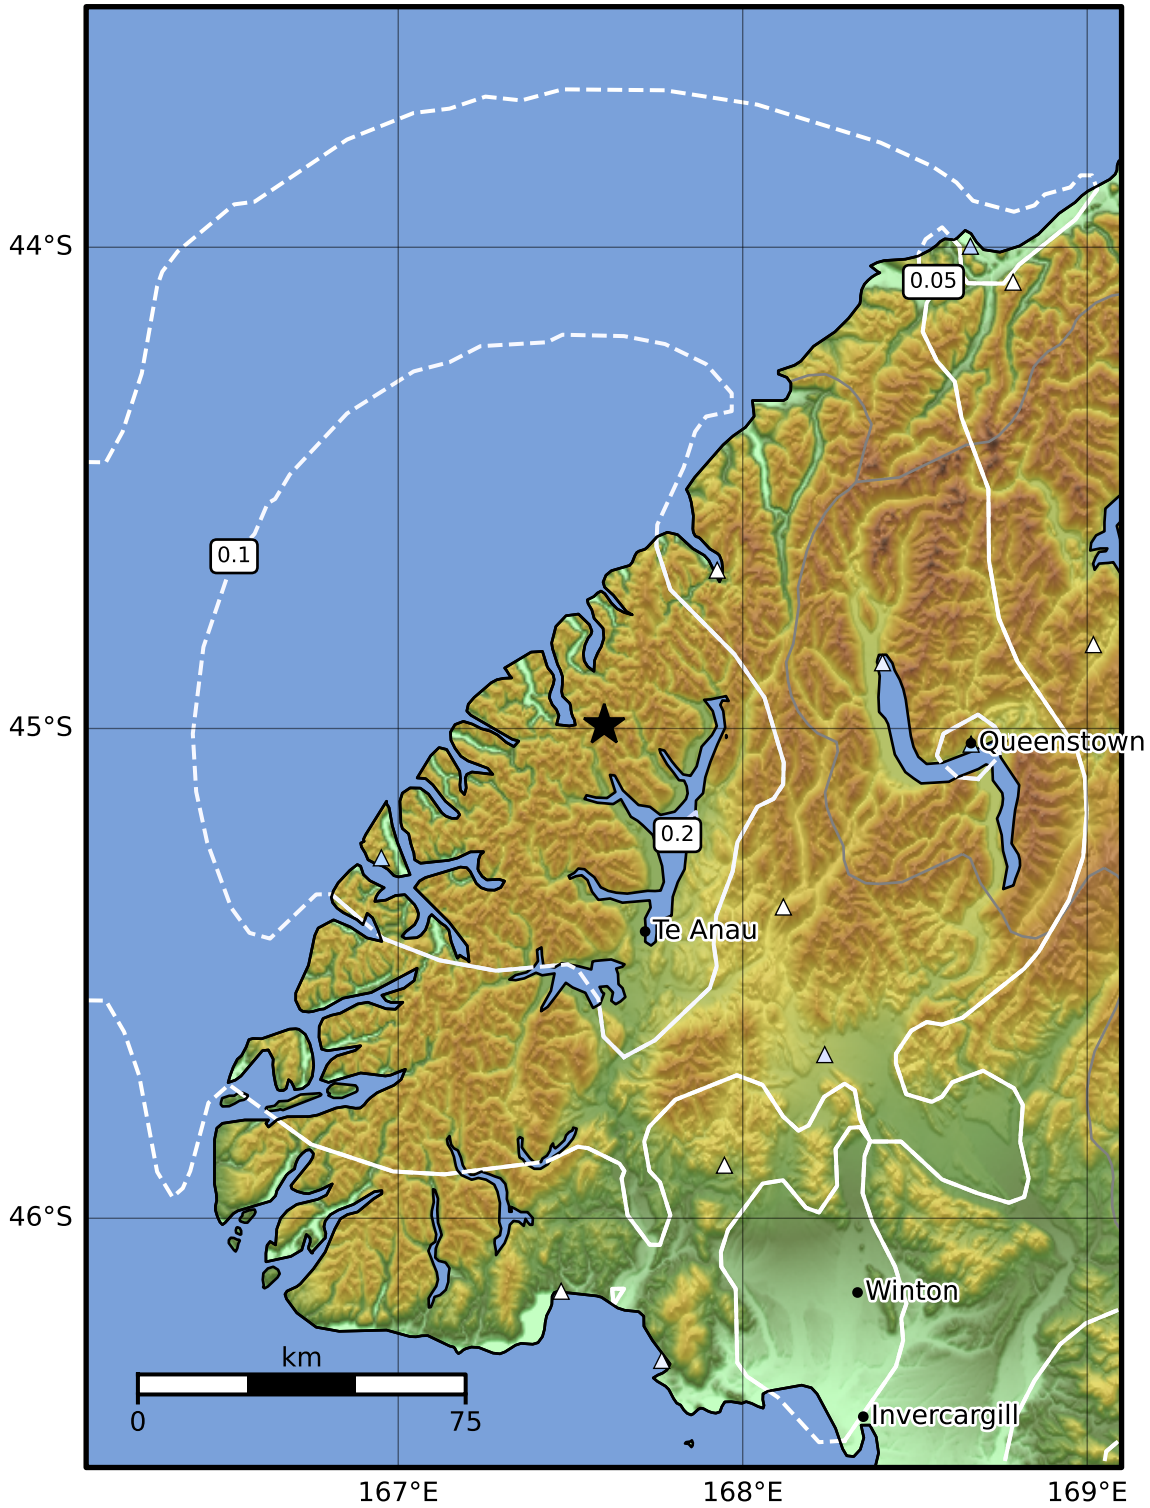

0.3 Second Peak Spectral Acceleration Map GNS Science
ShakeMap: Fiordland

Aug 12, 2024 22:17:55 UTC M3.6 S44.99 E167.60 Depth: 81.8km ID:2024p607916

SA(0.3) (%g)	0.1	0.2	0.5	1	2	5	10	20	50	100	200
---------------------	------------	------------	------------	----------	----------	----------	-----------	-----------	-----------	------------	------------

Scale based on Moratalla et al.(2021) and Worden et al.(2012) Version 5: Processed 2024-08-13T00:19:34Z

△ Seismic Instrument ○ Reported Intensity ★ Epicenter