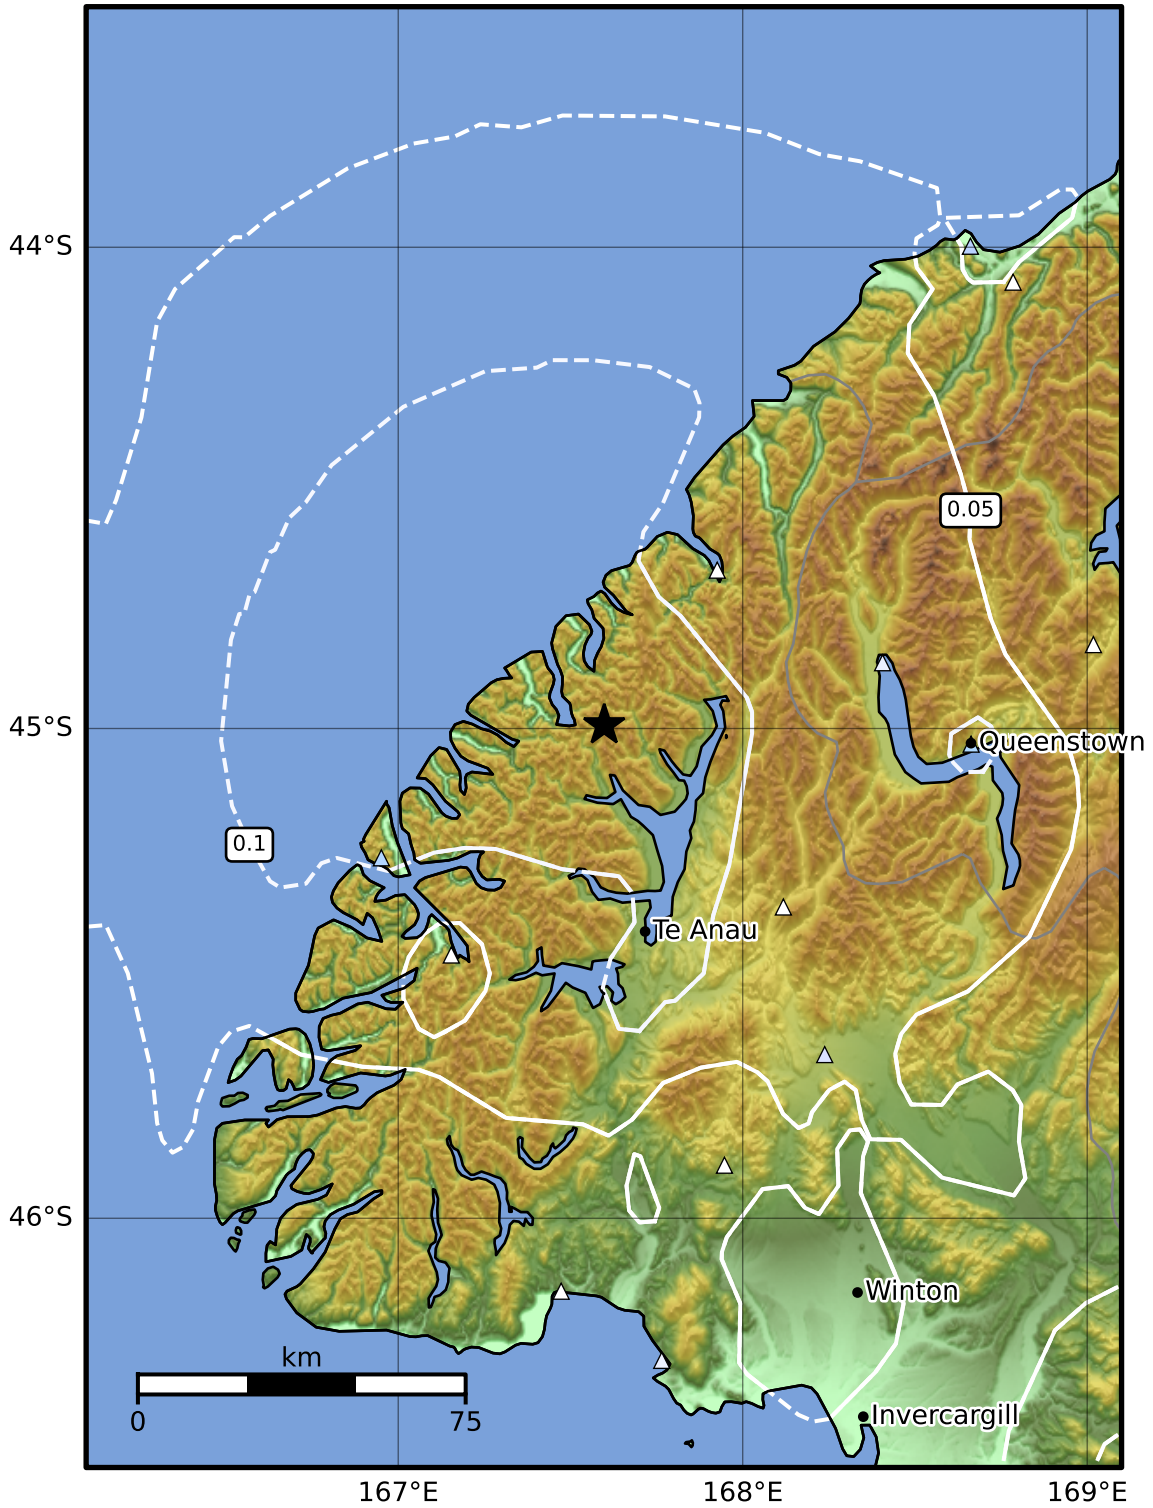

0.3 Second Peak Spectral Acceleration Map GNS Science  
 ShakeMap: Fiordland

Aug 12, 2024 22:17:55 UTC M3.6 S44.99 E167.60 Depth: 81.8km ID:2024p607916

SA(0.3) (%g)	0.1	0.2	0.5	1	2	5	10	20	50	100	200
--------------	-----	-----	-----	---	---	---	----	----	----	-----	-----

Scale based on Moratalla et al.(2021) and Worden et al.(2012) Version 7: Processed 2024-08-13T04:19:31Z  
 Δ Seismic Instrument ○ Reported Intensity ★ Epicenter