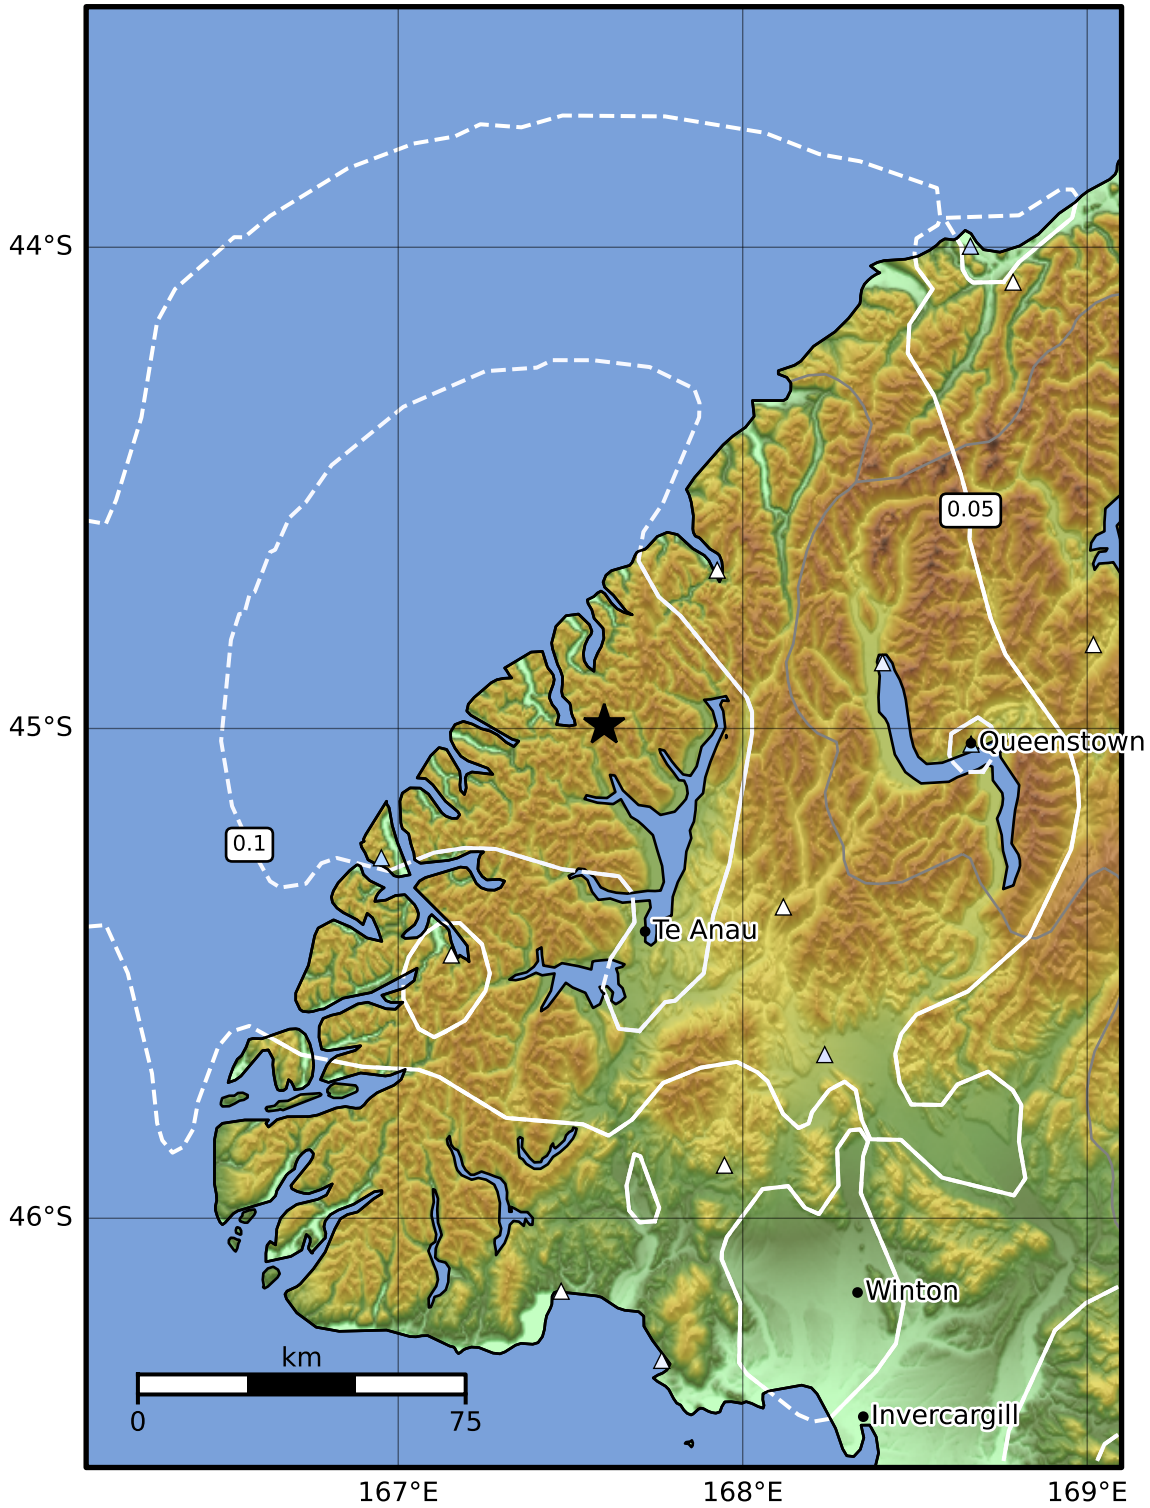

0.3 Second Peak Spectral Acceleration Map GNS Science  
 ShakeMap: Fiordland

Aug 12, 2024 22:17:55 UTC M3.6 S44.99 E167.60 Depth: 81.8km ID:2024p607916

SA(0.3) (%g)	0.1	0.2	0.5	1	2	5	10	20	50	100	200
--------------	-----	-----	-----	---	---	---	----	----	----	-----	-----

Scale based on Moratalla et al.(2021) and Worden et al.(2012) Version 8: Processed 2024-08-13T22:19:45Z  
 Δ Seismic Instrument ○ Reported Intensity ★ Epicenter