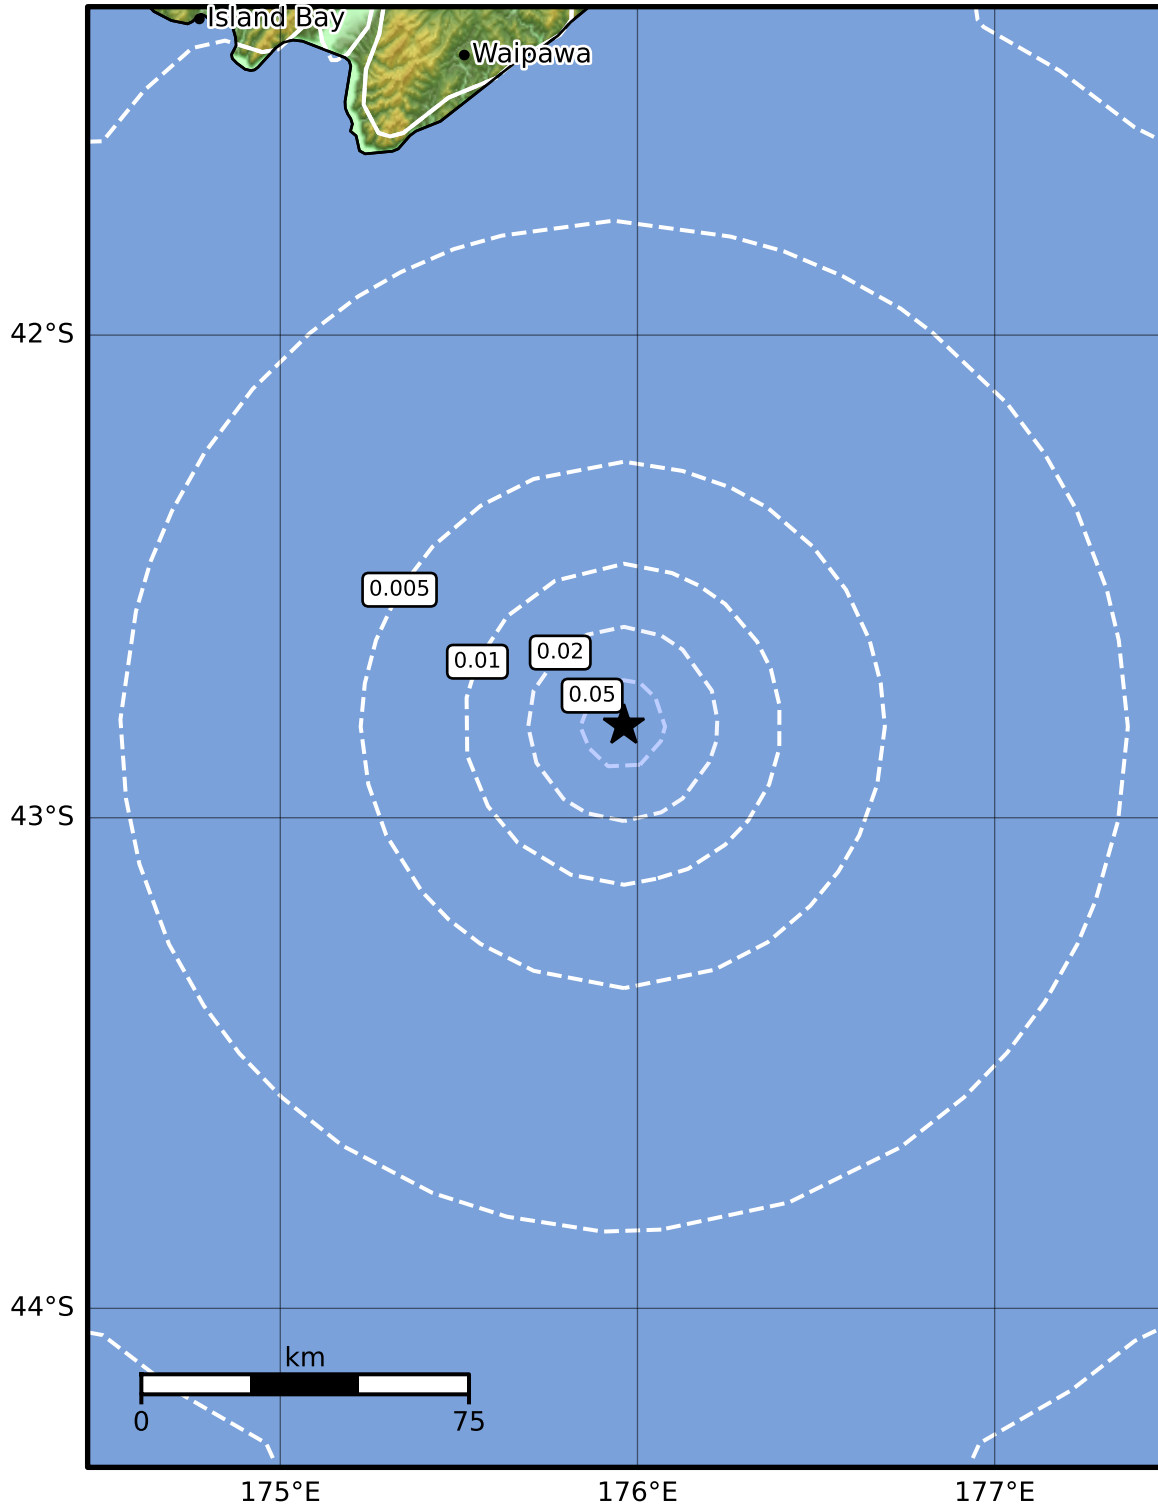

1.0 Second Peak Spectral Acceleration Map GNS Science
 ShakeMap: Chatham Rise

Aug 14, 2024 04:23:08 UTC M3.5 S42.81 E175.96 Depth: 5.0km ID:2024p611304

| | | | | | | | | | | | |
|---------------------|------------|------------|------------|----------|----------|----------|-----------|-----------|-----------|------------|------------|
| SA(1.0) (%g) | 0.1 | 0.2 | 0.5 | 1 | 2 | 5 | 10 | 20 | 50 | 100 | 200 |
|---------------------|------------|------------|------------|----------|----------|----------|-----------|-----------|-----------|------------|------------|

Scale based on Moratalla et al.(2021) and Worden et al.(2012) Version 2: Processed 2024-08-14T05:25:42Z

△ Seismic Instrument ○ Reported Intensity ★ Epicenter