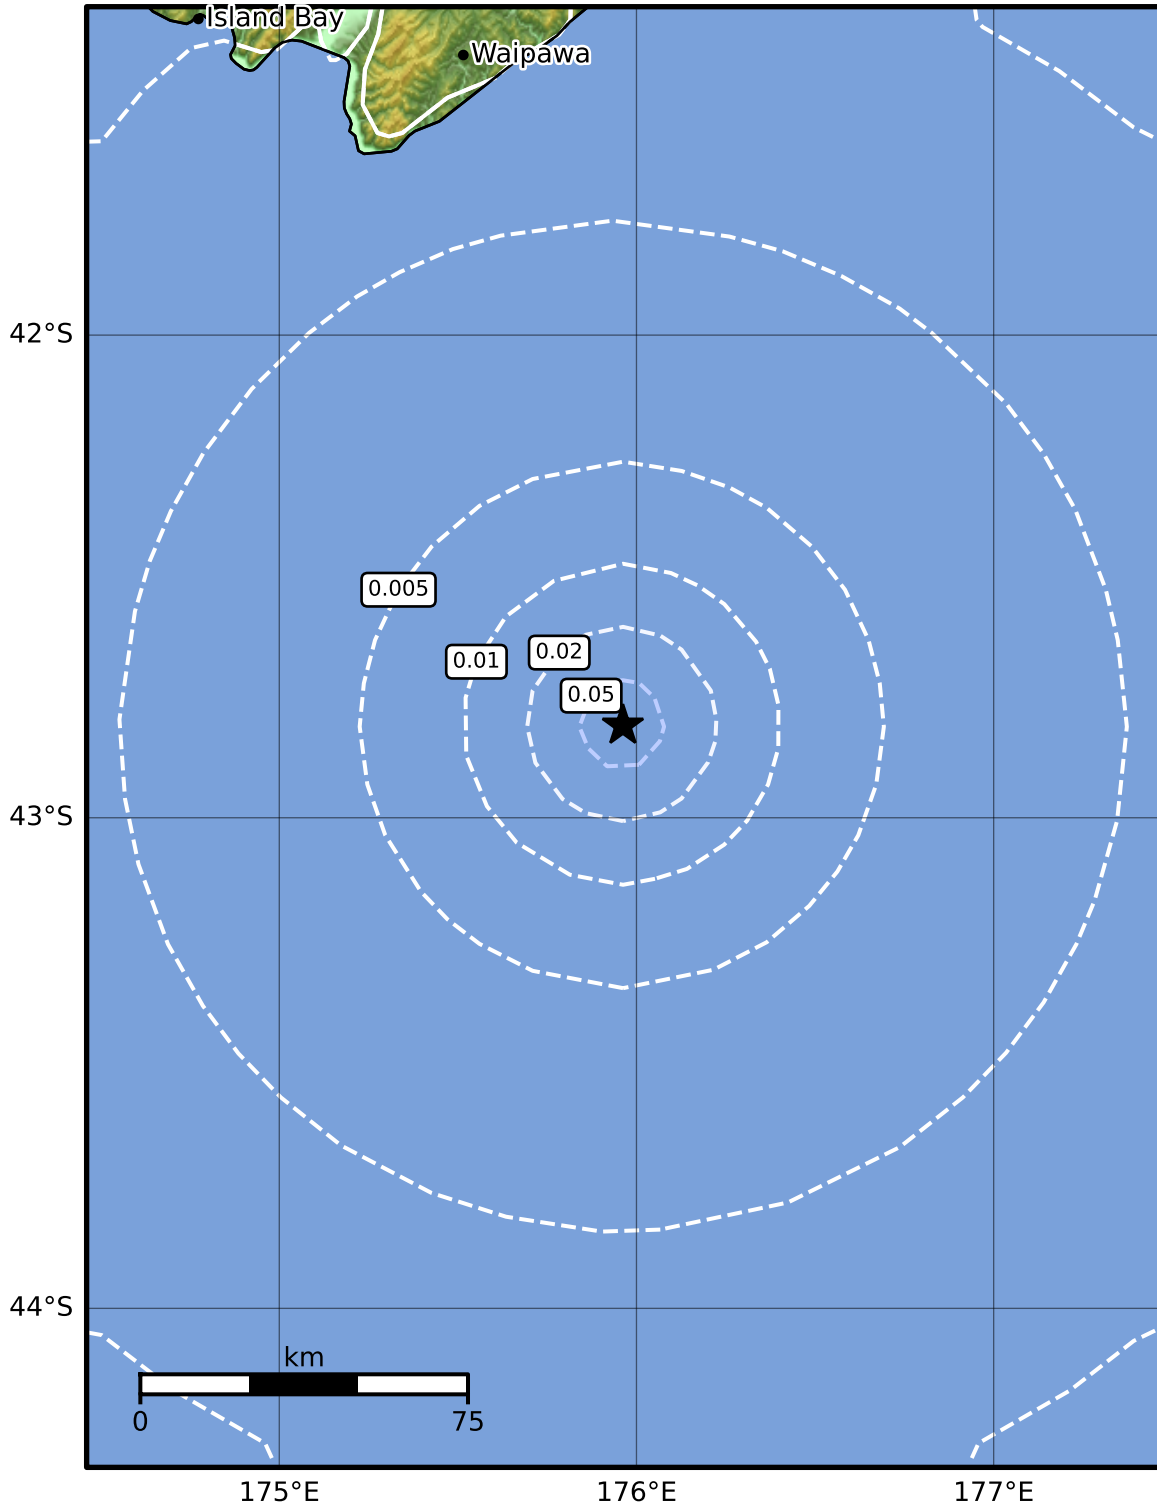

1.0 Second Peak Spectral Acceleration Map GNS Science

ShakeMap: Chatham Rise

Aug 14, 2024 04:23:08 UTC M3.5 S42.81 E175.96 Depth: 5.0km ID:2024p611304

SA(1.0) (%g)	0.1	0.2	0.5	1	2	5	10	20	50	100	200
---------------------	------------	------------	------------	----------	----------	----------	-----------	-----------	-----------	------------	------------

Scale based on Moratalla et al.(2021) and Worden et al.(2012) Version 3: Processed 2024-08-14T06:25:36Z

△ Seismic Instrument ○ Reported Intensity ★ Epicenter