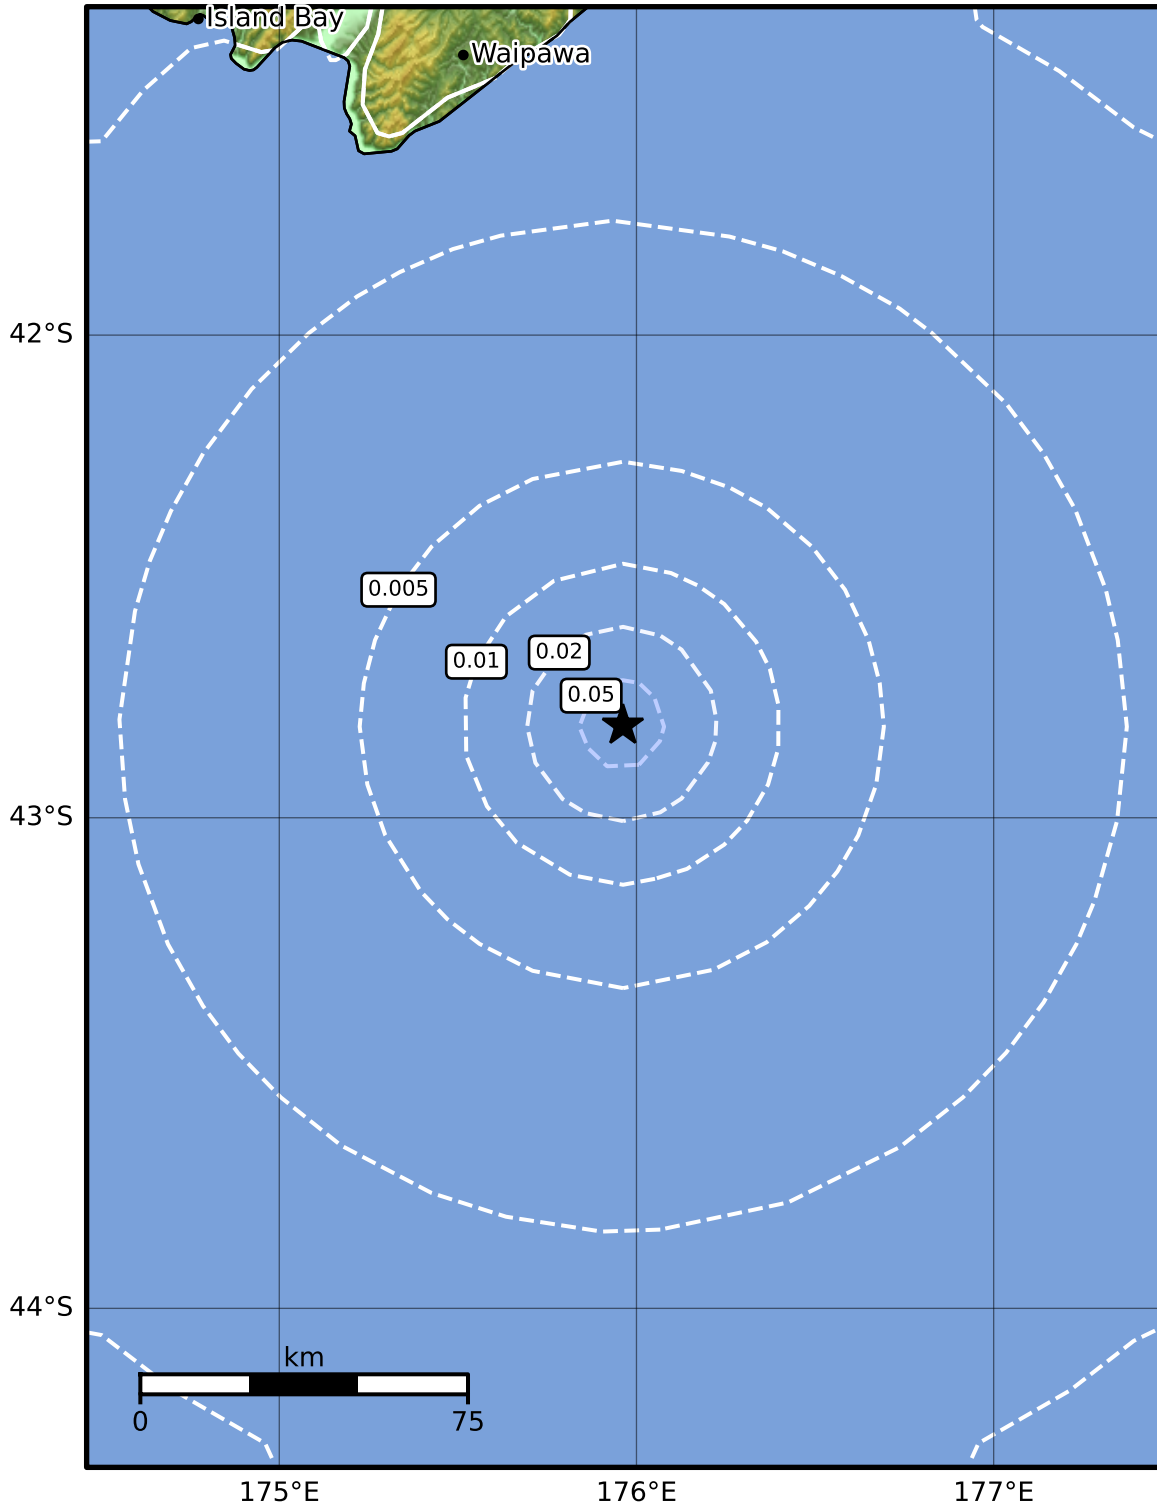

1.0 Second Peak Spectral Acceleration Map GNS Science

ShakeMap: Chatham Rise

Aug 14, 2024 04:23:08 UTC M3.5 S42.81 E175.96 Depth: 5.0km ID:2024p6111304

SA(1.0) (%g)	0.1	0.2	0.5	1	2	5	10	20	50	100	200
---------------------	------------	------------	------------	----------	----------	----------	-----------	-----------	-----------	------------	------------

Scale based on Moratalla et al.(2021) and Worden et al.(2012) Version 4: Processed 2024-08-14T07:25:31Z

△ Seismic Instrument ○ Reported Intensity ★ Epicenter